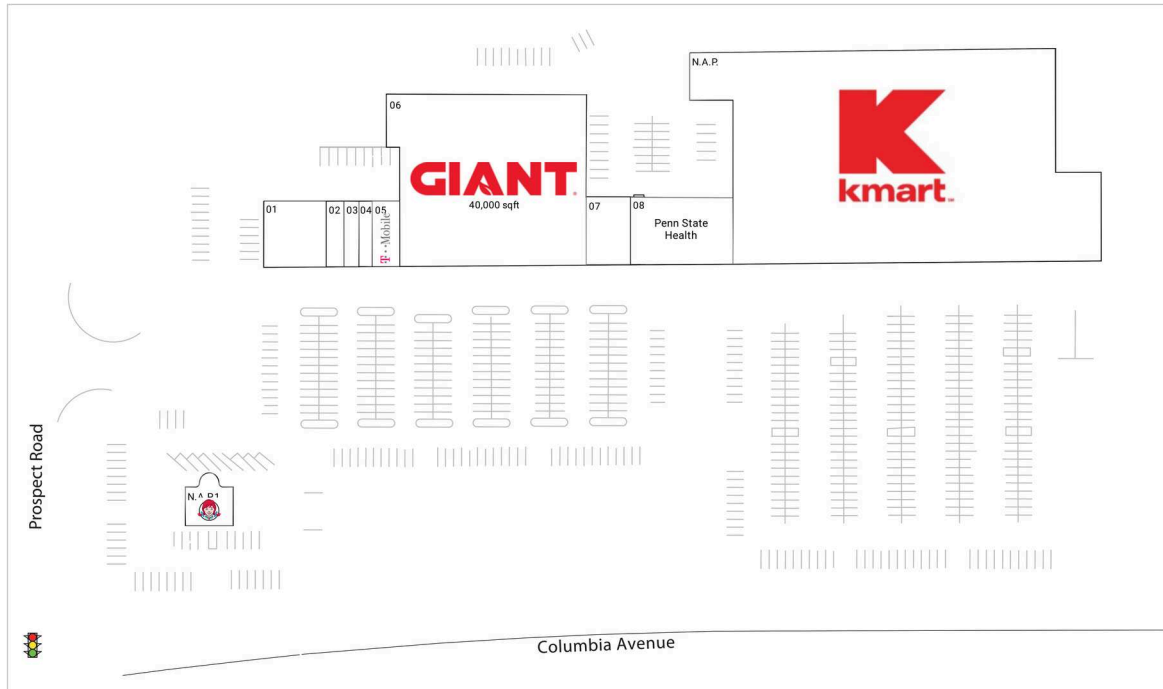

Shops at Prospect

Lancaster, PA

40.0376, -76.4529

3985 Columbia Avenue | Columbia, PA 17603

Current Retailers

N.A.P.	Kmart	0 SF
N.A.P.1	Wendy's	0 SF
01	Majik Rent-To-Own	5,294 SF
02	Hillcrest Pharmacy And Compounding Of Lancaster	1,500 SF
03	China Inn	1,275 SF
04	Holiday Hair	1,125 SF
05	T-Mobile	1,875 SF
06	Giant Food	40,000 SF
07	Columbia Family Restaurant	3,750 SF
08	Penn State Health	8,573 SF