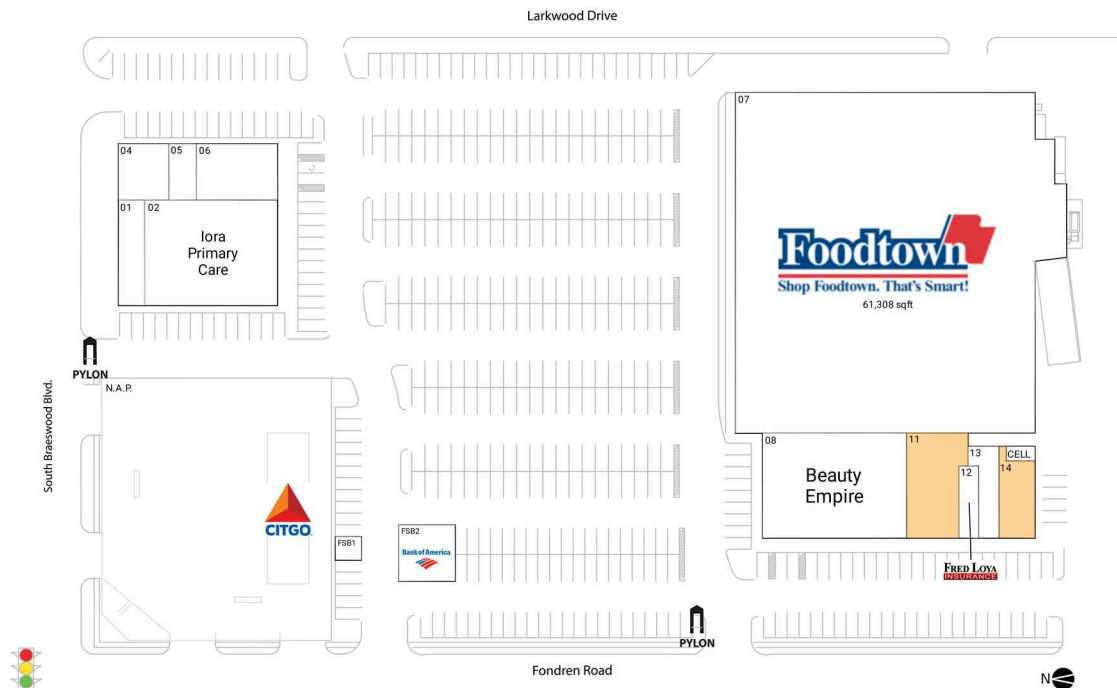

Braesgate

Houston-The Woodlands-Sugar Land, TX

29.6748, -95.5084

9603-9701 Fondren | Houston, TX 77096

Available Space

11	3,365 SF
14	1,648 SF

Current Retailers

CELL	New Cingular Wireless	288 SF
FSB1	Watermill Express	250 SF
FSB2	Bank Of America ATM	500 SF
N.A.P.	Citgo Gas Station	0 SF
01	Little Moo	1,515 SF
02	Iora Primary Care	7,647 SF
04	Westwood Dental	1,584 SF
05	GGC Group Corporation	878 SF
06	MG Yabera	2,502 SF
07	Food Town	61,308 SF
08	Beauty Empire	8,800 SF
12	Fred Loya Insurance	825 SF
13	Calberts Tax Service	1,310 SF