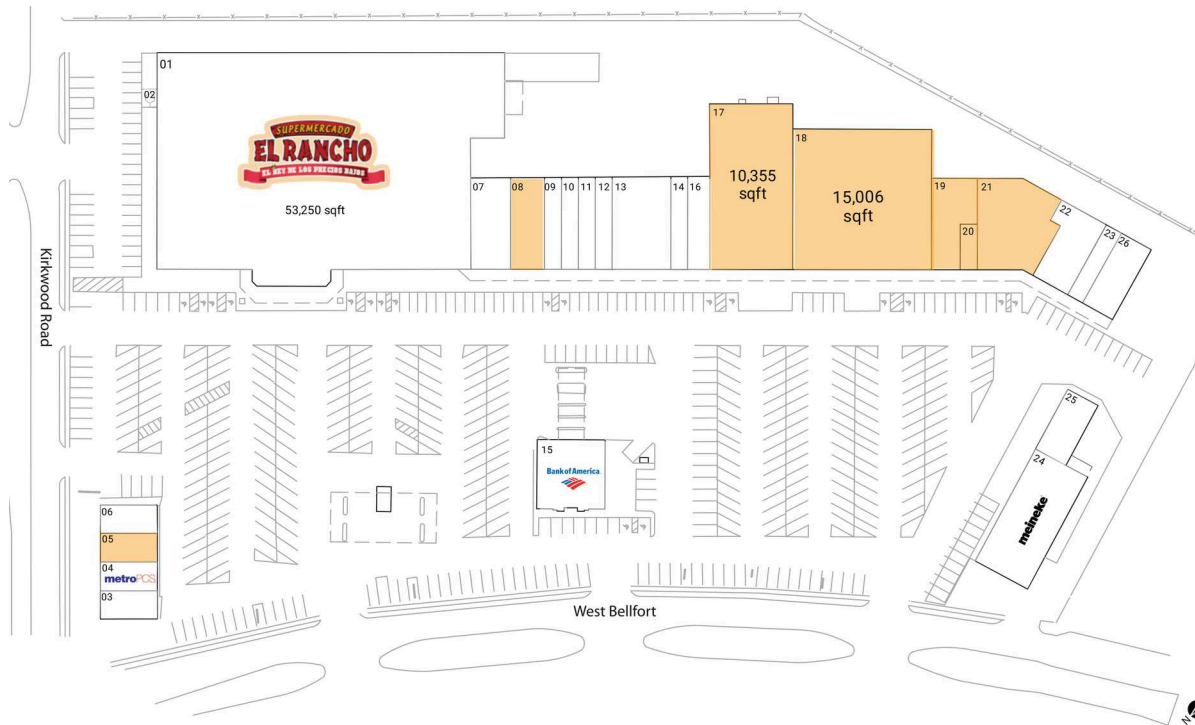

Keegan's Meadow

Houston-The Woodlands-Sugar Land, TX

29.6573, -95.5851

11753 West Belfort | Stafford, TX 77477

Available Space

05	1,125 SF
08	2,400 SF
17	10,355 SF
18	15,006 SF
19	2,600 SF
20	600 SF
21	5,056 SF

Current Retailers

01	El Rancho	53,250 SF
02	Watermill Express	198 SF
03	Subway	1,237 SF
04	MetroPCS	1,125 SF
06	Ace Cash Express	1,237 SF
07	Avalon Liquor's	2,800 SF
09	Boost Mobile	1,200 SF
10	Le's Nails	1,200 SF
11	Beauty Express	1,200 SF
12	Tonike Postal & Tax Services	1,200 SF
13	Speed Queen Laundry	4,000 SF
14	Cell Net	1,200 SF
15	Bank Of America	3,500 SF
16	I Heart Boba Tea And Juice Bar	1,600 SF
22	Stafford Family Dentist	2,650 SF
23	Sicity Pizza & Pasta	1,050 SF
24	Meineke	5,609 SF
25	Muffler Shop	1,800 SF
26	Parkglen Animal Clinic, P.C.	2,100 SF