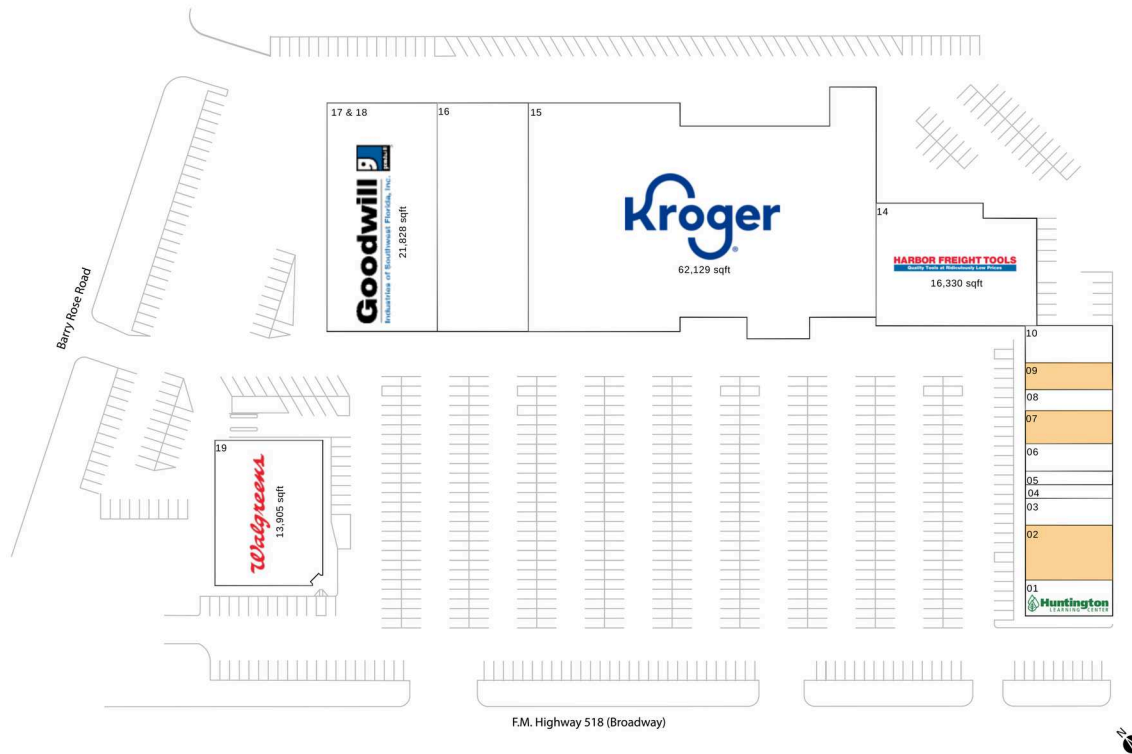

Pearland Plaza

Houston-The Woodlands-Sugar Land, TX

29.5592, -95.2716

3205-3287 East Broadway | Pearland, TX 77581

Available Space

02	4,000 SF
07	2,400 SF
09	2,000 SF

Current Retailers

01	Huntington Learning Center	2,736 SF
03	Cullen Dry Cleaners	2,000 SF
04	Hollywood Hair	1,000 SF
05	Custom Nails	1,007 SF
06	D&A Coins & Jewelry	2,000 SF
08	Advance America	1,600 SF
10	Gracie Barra Pearland	2,780 SF
14	Harbor Freight Tools	16,330 SF
15	Kroger	62,129 SF
16	American Freight Furniture	20,776 SF
17 & 18	Goodwill	21,828 SF
19	Walgreens	13,905 SF