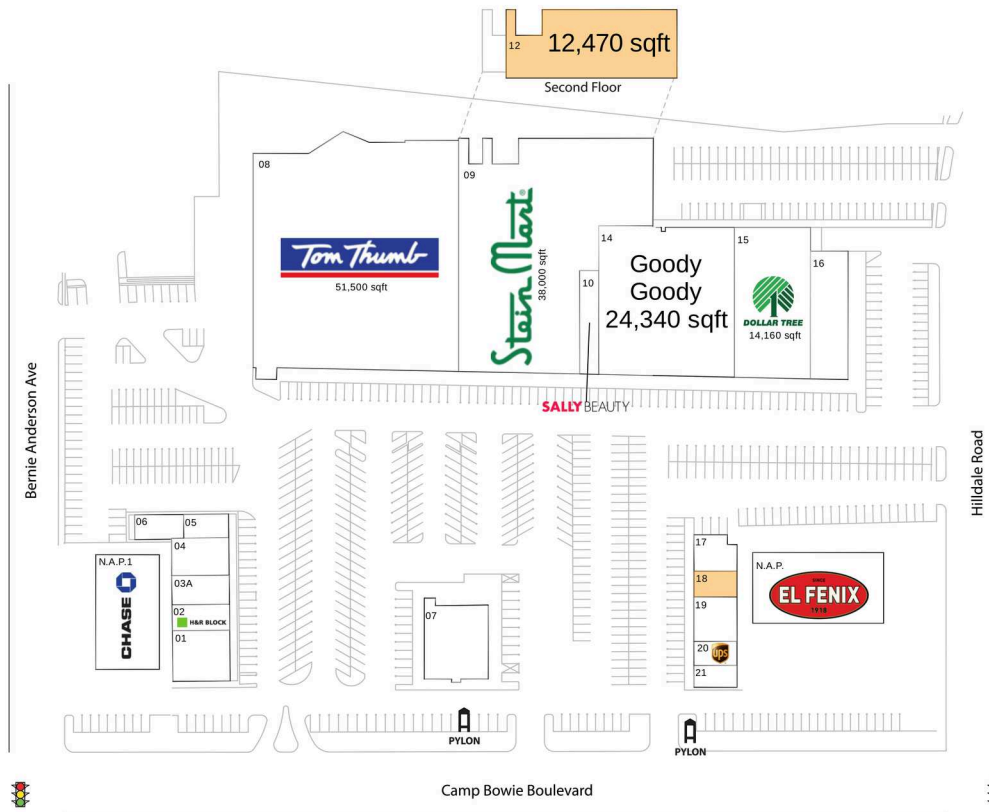

# Ridglea Plaza

Dallas-Fort Worth-Arlington, TX

32.7261, -97.4214

6353-6399 Camp Bowie Boulevard | Fort Worth, TX 76116

## Available Space

12	12,470 SF
18	1,125 SF

## Pad Opportunities

0 SF/0

## Current Retailers

N.A.P.	El Fenix Restaurant	0 SF
N.A.P.1	Chase	0 SF
01	Fuzzy's Taco Shop	3,208 SF
02	H&R Block	1,640 SF
03A	Miracle-Ear	932 SF
04	Nail Time	3,000 SF
05	Pro Cuts	820 SF
06	Comet Cleaners	1,250 SF
07	Dimassi's Mediterranean Buffet	4,973 SF
08	Tom Thumb	51,500 SF
09	Stein Mart	38,000 SF
10	Sally Beauty Supply	2,130 SF
14	Goody Goody	24,340 SF
15	Dollar Tree	14,160 SF
16	Vietnamese Restaurant	5,117 SF
17	Feminine Fashions	1,425 SF
19	Ridglea Watch And Jewelry	3,375 SF
20	The UPS Store	1,144 SF
21	The Cash Store	1,035 SF