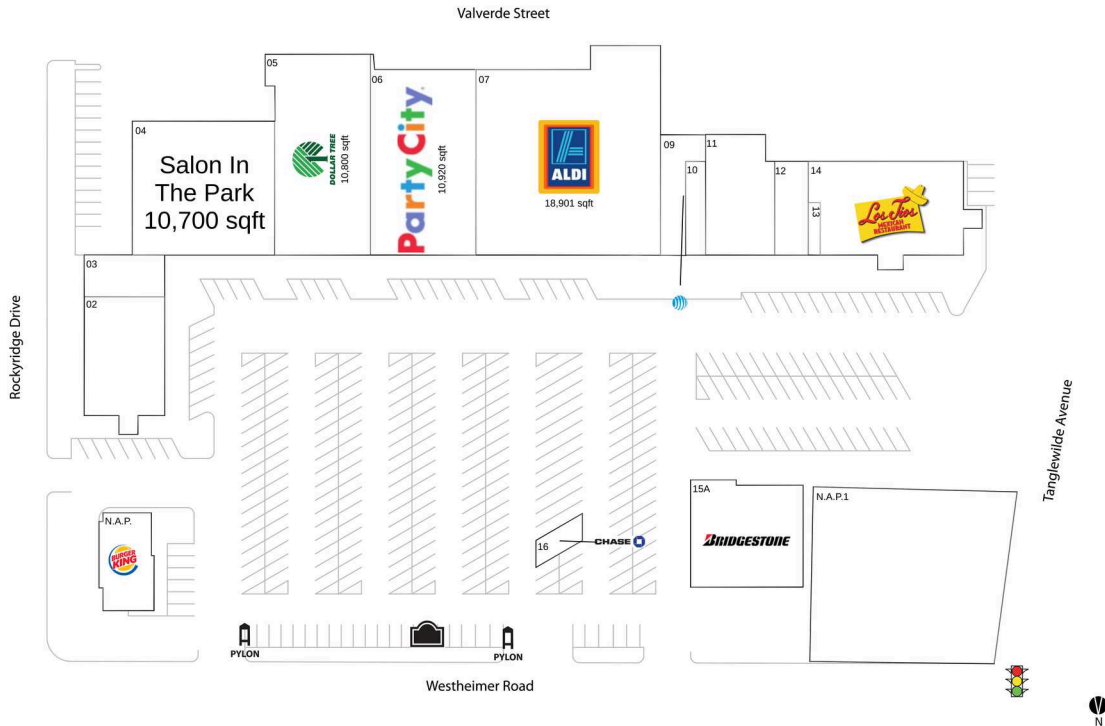

# Tanglewilde Center

Houston-The Woodlands-Sugar Land, TX

29.7371, -95.5336

9519-9529 Westheimer | Houston, TX 77063

## Current Retailers

N.A.P.	Burger King	3,124 SF
N.A.P.1	N.A.P.	0 SF
02	Houston Jewelry	5,600 SF
03	Ideal Beauty Supply	1,800 SF
04	Salon In The Park	10,700 SF
05	Dollar Tree	10,800 SF
06	Party City	10,920 SF
07	ALDI	18,901 SF
09	AT&T	1,917 SF
10	Pretty Nails Spa	1,050 SF
11	Xu Village Cafe	4,500 SF
12	E-Z Tan	1,750 SF
13	Evalde Barber & Salon	630 SF
14	Los Tios	7,980 SF
15A	Bridgestone/Firestone	6,075 SF
16	Chase ATM	720 SF