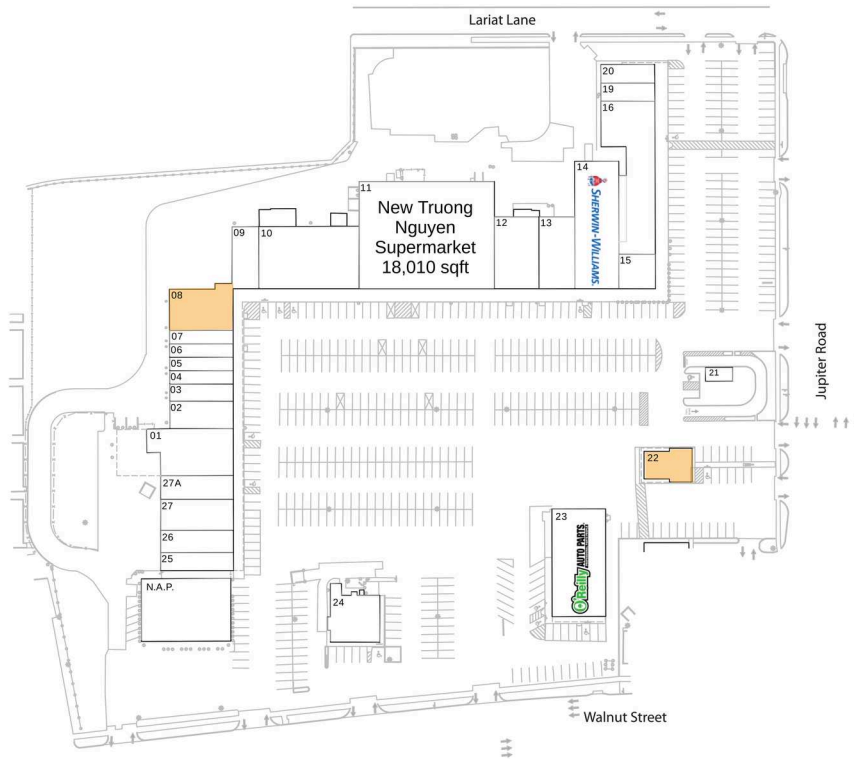

Village Plaza

Dallas-Fort Worth-Arlington, TX

32.9173, -96.6834

3515-3575 West Walnut | Garland, TX 75042

Available Space

08 3,220 SF

Pad Opportunities

22 1,820 SF/0.1

Current Retailers

N.A.P.	N.A.P.	0 SF
01	King Wash & Dry	4,000 SF
02	Pho Bang	2,150 SF
03	K Tax Service	1,350 SF
04	Fast Logon	1,050 SF
05	Jerry Alcon Law Office	1,050 SF
06	Aqua Fresh Water Store	1,050 SF
07	Annie's Hair Salon	1,050 SF
09	Pamaland	2,030 SF
10	Garden Restaurant	7,840 SF
11	New Truong Nguyen Supermarket	18,010 SF
12	Saigon Kitchen	4,000 SF
13	Viet Tofu	3,200 SF
14	Sherwin-Williams	7,100 SF
15	Kim Ngoc Jewelry	1,597 SF
16	Pro Nail Supply	7,357 SF
19	Care Choice Pharmacy	1,200 SF
20	All In One Insurance	1,260 SF
21	Scooter's Coffee	450 SF
23	O'Reilly Automotive	7,200 SF
24	The Saucy Crab	2,800 SF
25	La Xanh Restaurant	1,660 SF
26	Texas Eye Clinic	2,000 SF
27	Foot Spa	2,810 SF
27A	Dong Hai Restaurant	2,190 SF