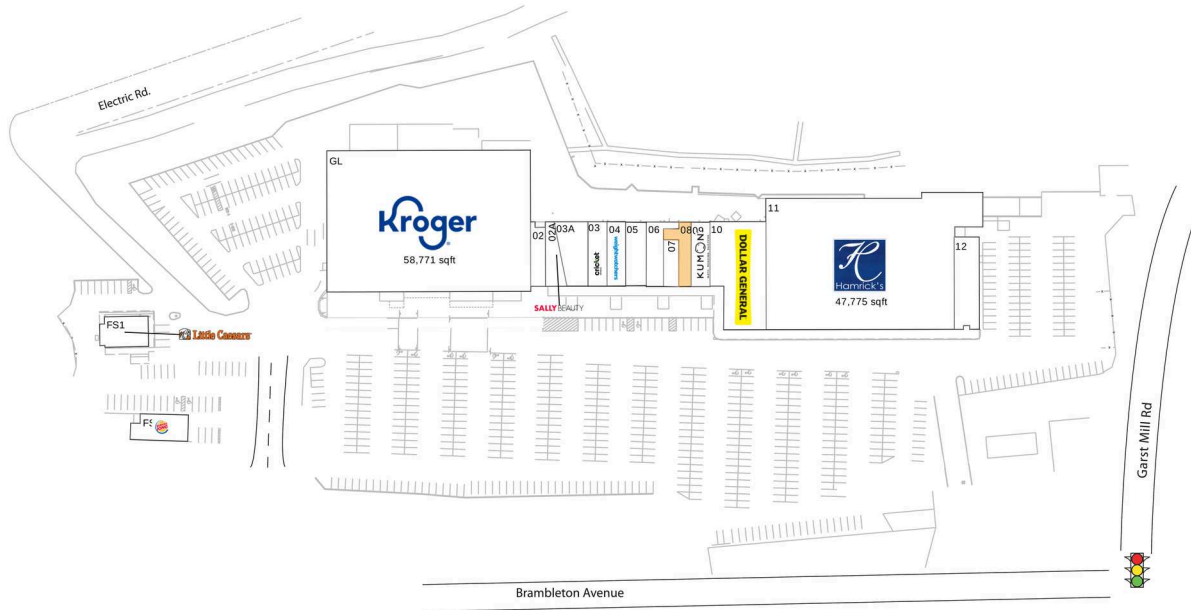

Cave Spring Corners

Roanoke, VA

37.2333, -80.0085

3971 Brambleton Avenue, Southwest | Roanoke, VA 24018

Available Space

08 2,178 SF

Current Retailers

FS1	Little Caesars Pizza	2,500 SF
FS2	Burger King	4,321 SF
GL	Kroger	58,771 SF
02	Nails & Spa Center	1,600 SF
02A	Sally Beauty Supply	1,786 SF
03	Cricket	2,123 SF
03A	Alpha Graphics	3,786 SF
04	Weight Watchers	1,748 SF
05	Palm Beach Tan	2,554 SF
06	Dragon China	1,920 SF
07	Cost Cutters	1,120 SF
09	Kumon	2,055 SF
10	Dollar General	9,950 SF
11	Hamrick's	47,775 SF
12	ABC Liquor	4,200 SF