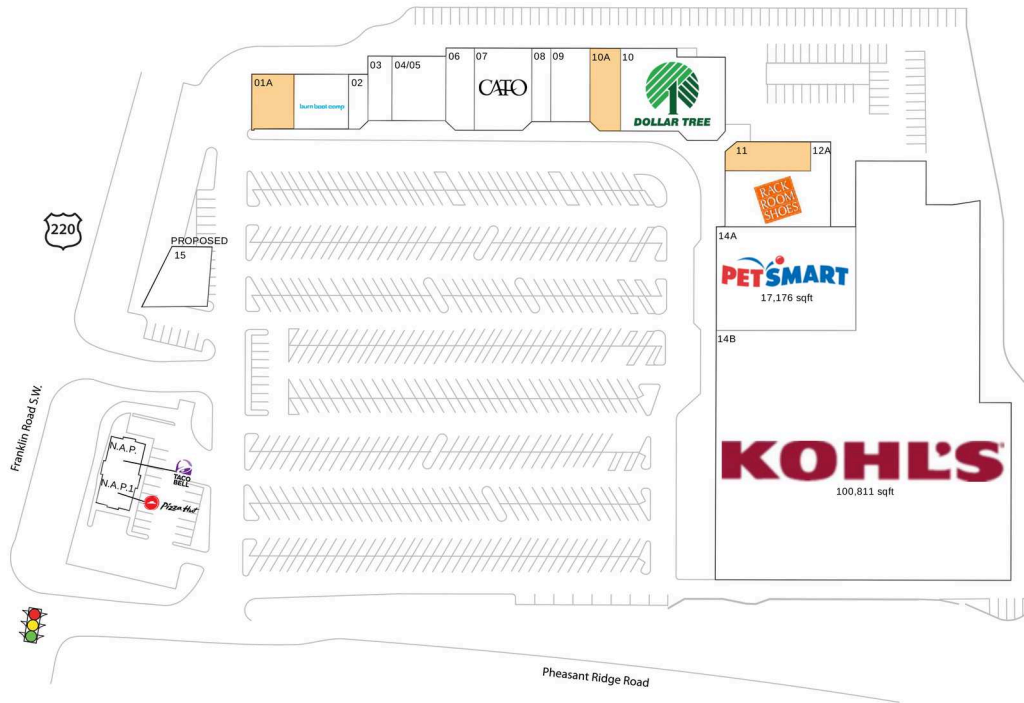

Anchored by the only Kohl's in Roanoke along with a strong lineup of national retailers including PetSmart, Dollar Tree, Cato & Sally Beauty Supply

High visibility on Franklin Rd/Hwy 220 from 33,000+ vehicles daily with direct access to I-581

Close proximity to Tanglewood Mall anchored by Belk, JCPenney, T.J. Maxx & Staples

Hunting Hills

Roanoke, VA

37.2237, -79.9666

4210 Franklin Road, Southwest | Roanoke, VA 24014

Available Space

01A	2,315 SF
10A	3,000 SF
11	2,550 SF

Current Retailers

N.A.P.	Taco Bell	0 SF
N.A.P.1	Pizza Hut	0 SF
01	Burn Boot Camp	3,685 SF
02	Sport Clips	1,126 SF
03	Frank's Pizza & Subs	1,750 SF
04/05	El Rio Mexican Grill	3,859 SF
06	Star Nails & Tanning	2,700 SF
07	Cato	5,400 SF
08	Sally Beauty Supply	1,600 SF
09	Sun Tan City	3,137 SF
10	Dollar Tree	9,600 SF
12A	Rack Room Shoes	7,290 SF
14A	PetSmart	17,176 SF
14B	Kohl's	100,811 SF
15	Valvoline Instant Oil Change	0 SF