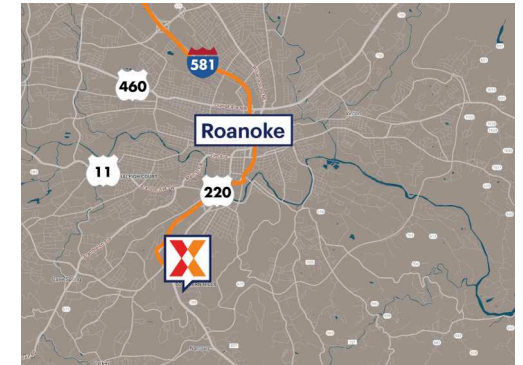

Hunting Hills

Roanoke, VA

37.2237, -79.9666

4210 Franklin Road, Southwest | Roanoke, VA 24014

Center Size: 167,875 SF

Demographics	1 Mile	3 Mile	5 Mile
	3,558	44,774	104,694
	1,838	21,170	46,035
	\$86,830	\$79,566	\$69,184

Anchored by the only Kohl's in Roanoke along with a strong lineup of national retailers including PetSmart, Dollar Tree, Cato & Sally Beauty Supply

High visibility on Franklin Rd/Hwy 220 from 33,000+ vehicles daily with direct access to I-581

Close proximity to Tanglewood Mall anchored by Belk, JCPenney, T.J. Maxx & Staples

Hunting Hills

Roanoke, VA

37.2237, -79.9666

4210 Franklin Road, Southwest | Roanoke, VA 24014

Available Space

01A	2,315 SF
10A	3,000 SF
11	2,550 SF