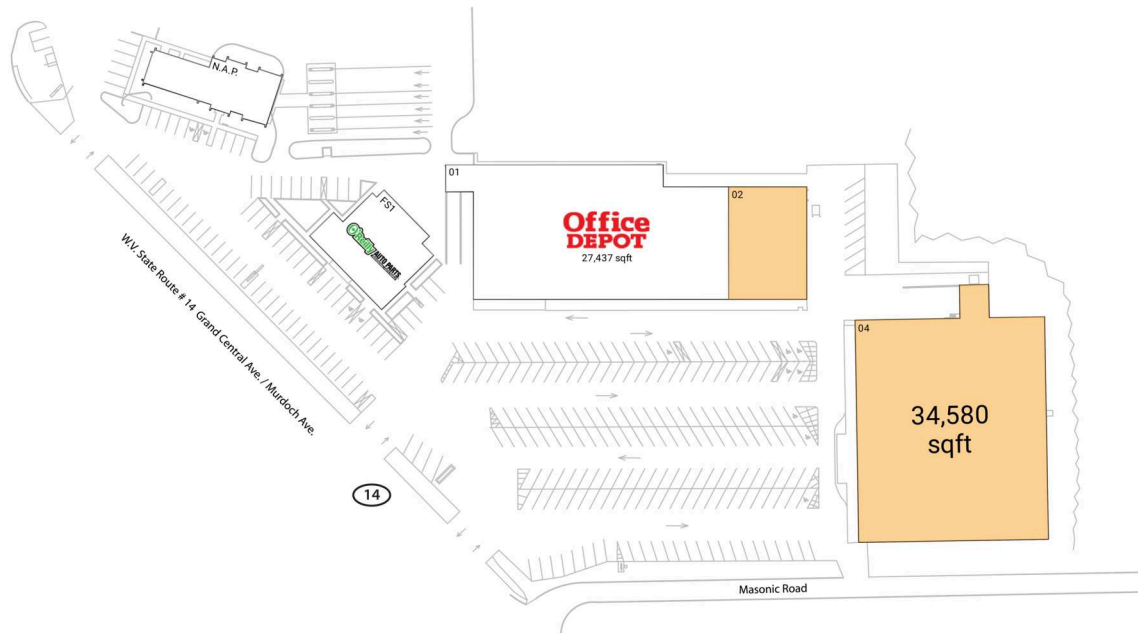

Grand Central Plaza

Parkersburg-Vienna, WV

39.3016, -81.5478

4000-4040 Murdock Avenue | Parkersburg, WV 26102

Available Space

02	7,000 SF
04	34,580 SF

Current Retailers

FS1	O'Reilly Automotive	6,327 SF
N.A.P.	Bank	0 SF
01	Office Depot	27,437 SF