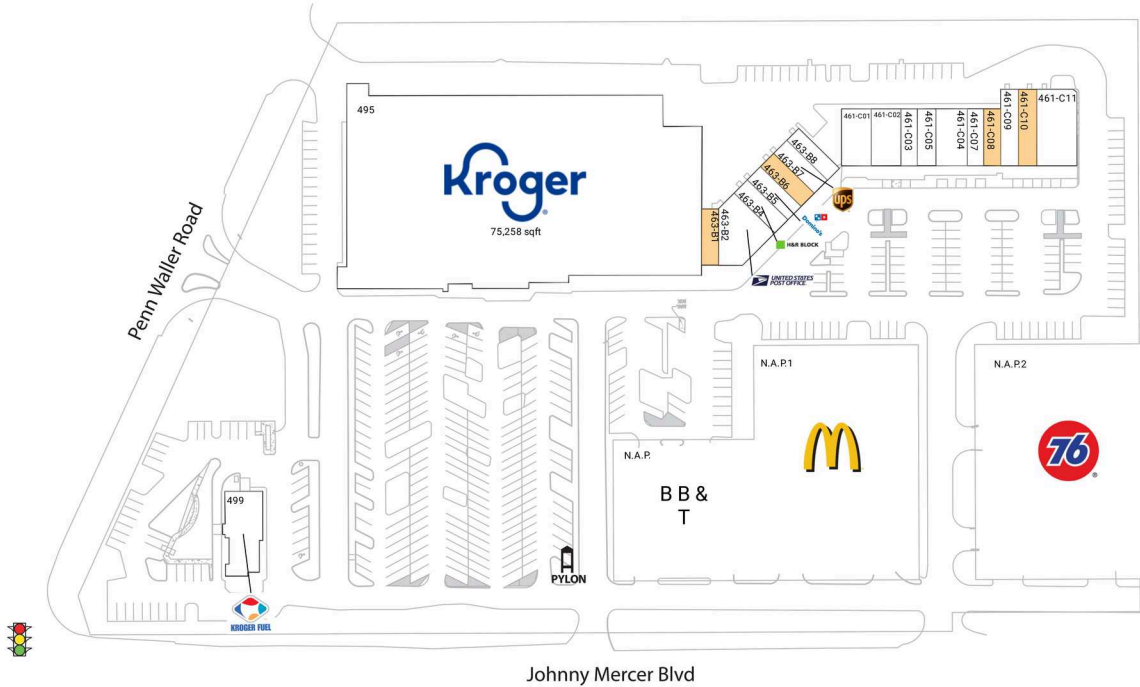

Wilmington Island Shopping Center

Savannah, GA

32.0176, -80.9774

495 Johnny Mercer Blvd | Wilmington Island, GA 31410

Available Space

461-C08	1,202 SF
461-C10	1,605 SF
463-B1	1,108 SF
463-B6	1,200 SF

Current Retailers

N.A.P.	B B & T	0 SF
N.A.P.1	McDonald's	0 SF
N.A.P.2	76 Gas	0 SF
461-C01	LV Nail & Spa	1,678 SF
461-C02	BenchMark Physical Therapy	1,327 SF
461-C03	Island Chiropractic Clinic	1,202 SF
461-C04	BoldSoul Boutique	1,206 SF
461-C05	Savannah Power Yoga	2,400 SF
461-C07	Tax Commissioner Of Chatham	1,202 SF
461-C09	Kobe Sushi & Hibachi	1,612 SF
461-C11	Cilantros Grill & Cantina	3,189 SF
463-B2	United States Post Office	2,473 SF
463-B4	H&R Block	1,200 SF
463-B5	Domino's Pizza	1,200 SF
463-B7	The UPS Store	1,200 SF
463-B8	Panda	1,200 SF
495	Kroger	75,258 SF
499	Kroger Fuel Center	3,321 SF