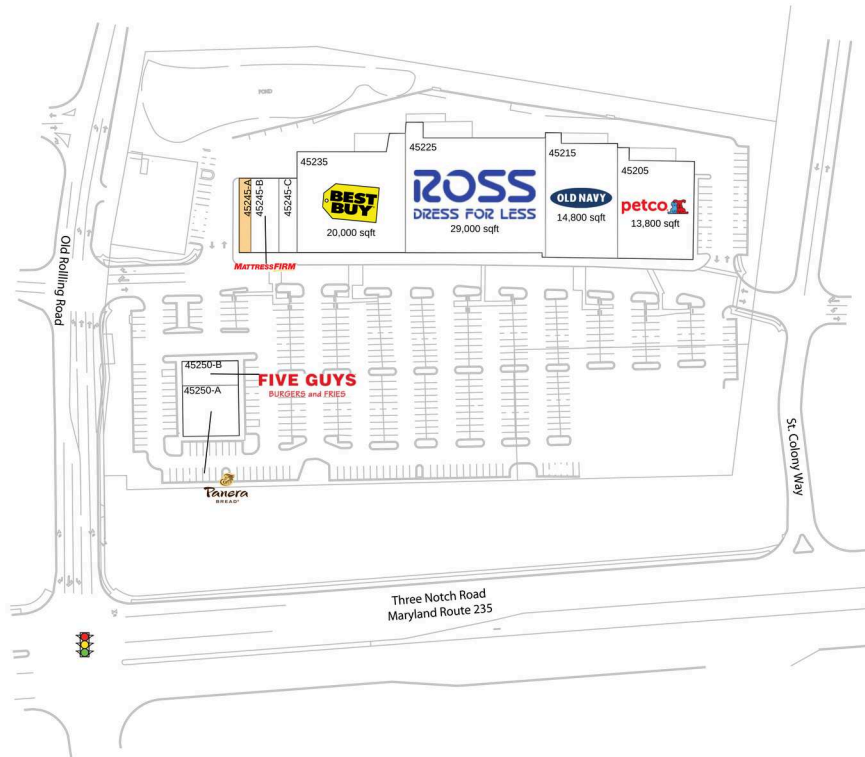

# South Plaza Shopping Center

California-Lexington Park, MD

38.2971, -76.5101

45205-45250 Worth Avenue | California, MD

## Available Space

45245-A 2,024 SF

## Current Retailers

45205	Petco	13,800 SF
45215	Old Navy	14,800 SF
45225	Ross Dress For Less	29,000 SF
45235	Best Buy	20,000 SF
45245-B	Mattress Firm	3,911 SF
45245-C	GameStop	1,500 SF
45250-A	Panera Bread	5,000 SF
45250-B	Five Guys Burgers And Fries	2,300 SF