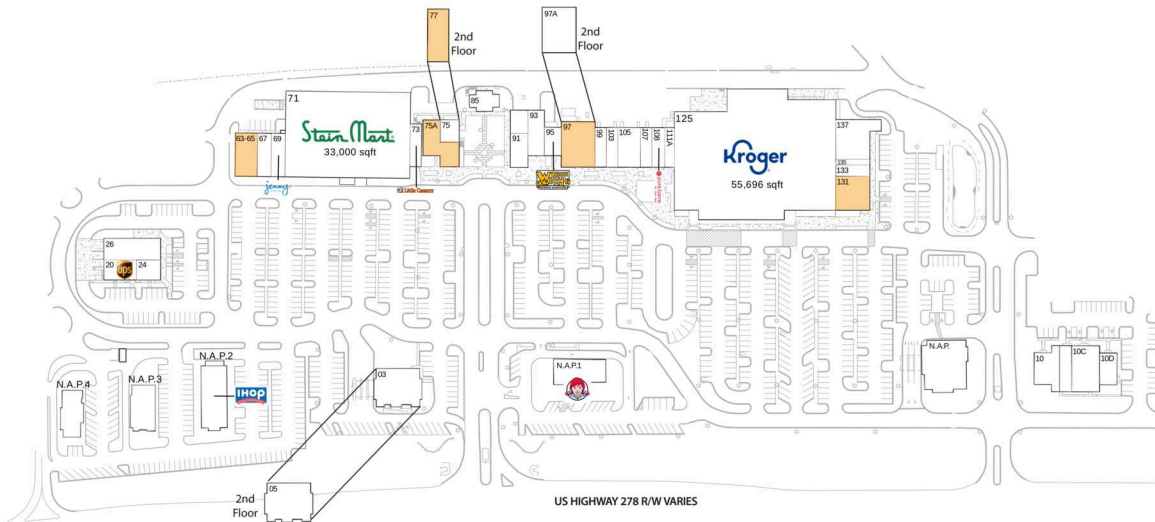

Belfair Towne Village

Hilton Head Island-Bluffton, SC

32.2674, -80.8583

63-145 Towne Drive | Bluffton, SC 29910

Available Space

63-65	3,000 SF
75A	3,294 SF
77	1,600 SF
97	4,218 SF
131	3,600 SF

Current Retailers

N.A.P.	Liberty Savings Bank	0 SF
N.A.P.1	Wendy's	0 SF
N.A.P.2	IHOP	0 SF
N.A.P.3	American Bar & Grill	0 SF
N.A.P.4	N.A.P.	0 SF
03	National Bank Of SouthCarolina	5,039 SF
05	Robinson Grant & Co.	5,787 SF
10	SJC Medical Group	9,978 SF
10C	Candler Medical	4,077 SF
10D	St. Joseph's Hospital	1,694 SF
20	The UPS Store	2,000 SF
24	Panda Chinese Restaurant	1,500 SF
26	Ruan Thai II, LLC	3,800 SF
67	Charles Schwab	1,875 SF
69	Jenny Craig	1,875 SF
71	Stein Mart	33,000 SF
73	Little Caesars Pizza	1,500 SF
75	Steve Helwig & Associates Allstate Insurance	1,137 SF
85	Olive The Above	2,500 SF
91	Truffles Cafe	3,000 SF
93	Truffles Restaurant	2,360 SF
95	Which Wich	1,500 SF
97A	Harbor Light Insurance	2,491 SF
99	Cuticles	1,299 SF
103	Edible Arrangements	1,400 SF
105	Belfair Fine Wine & Spirits	2,800 SF
107	New York City Pizza	1,400 SF
108	Pure Barre	1,600 SF
111A	The Joint At Belfair Town Village	1,200 SF
125	Kroger	55,696 SF
133	Amigos Belfair	1,200 SF
135	Egan + Ella Boutique	600 SF
137	EFit Club	4,390 SF