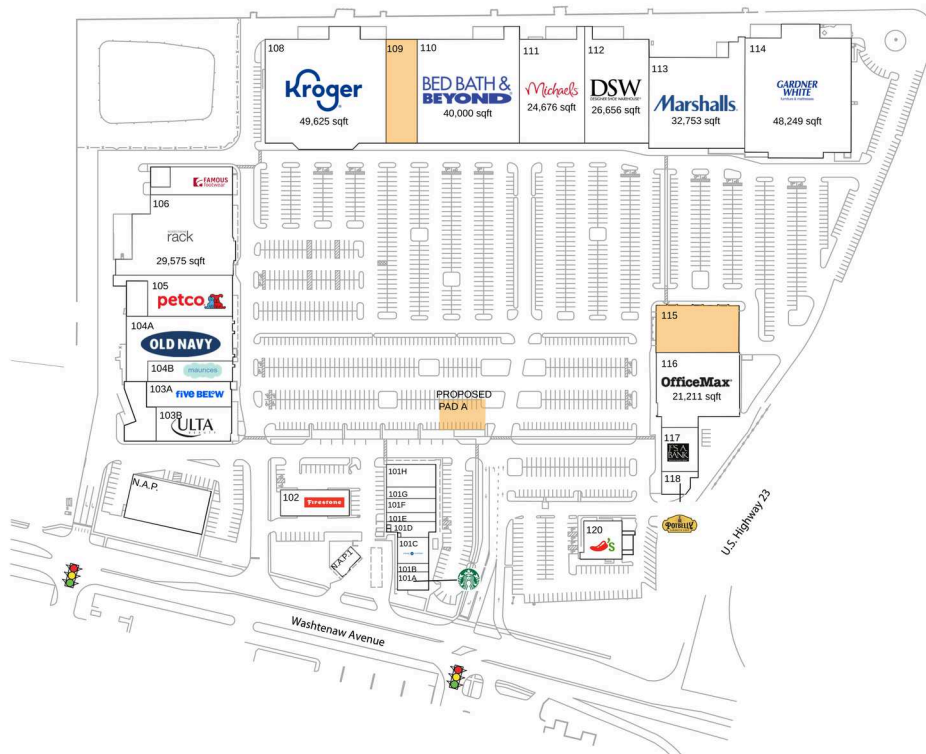

Arborland Center

Ann Arbor, MI

42.2556, -83.6878

3600 Washtenaw Ave | Ann Arbor, MI 48104

Available Space

109	12,000 SF
115	14,420 SF

Pad Opportunities

PAD A	0 SF/0
-------	--------

Current Retailers

N.A.P.	Belle Tire	0 SF
N.A.P.1	Marathon Gas	0 SF
101A	Starbucks	2,009 SF
101B	Cold Stone Creamery	1,111 SF
101C	Sleep Number	3,006 SF
101D	Noodles & Company	2,390 SF
101E	H&R Block	1,710 SF
101F	Five Guys Burgers And Fries	2,579 SF
101G	Diva Nail Spa	2,050 SF
101H	America's Best Contacts & Eyeglasses	4,133 SF
102	Firestone	6,600 SF
103A	Five Below	9,000 SF
103B	Ulta Beauty	11,330 SF
104A	Old Navy	19,352 SF
104B	Maurices	6,118 SF
105	Petco	13,962 SF
106	Nordstrom Rack	29,575 SF
107	Famous Footwear	6,760 SF
108	Kroger	49,625 SF
110	Bed Bath & Beyond	40,000 SF
111	Michaels	24,676 SF
112	DSW	26,656 SF
113	Marshalls	32,753 SF
114	Gardner White Furniture	48,249 SF
116	OfficeMax	21,211 SF
117	Jos. A. Bank	4,538 SF
118	Potbelly Sandwich Shops	2,233 SF
120	Chili's Grill & Bar	5,490 SF