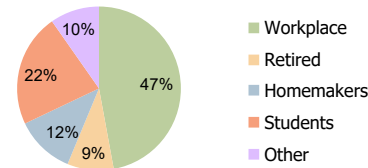

2024 Demographic Projections

Projected Population	23,479	153,403	434,801
Projected 5 Year Annual Growth Rate (Pop)	-0.1%	0.1%	0.2%

Household Income (3 Mile Radius)

Education (3 Mile Radius)

Daytime Population (3 Mile Radius)

Hispanic Ethnicity

43% Hispanic | 57% Non Hispanic

Race (3 Mile Radius)

Demographic Summary Report

2000, 2010 Census, 2019 Estimates & 2024 Projections
 Calculated using TAS Retrieval

Keegan's Meadow Stafford, TX		1 Mile Radius	3 Mile Radius	5 Mile Radius
Population	Current Estimated Population	23,582	152,649	429,849
	2010 Census Population	23,436	148,023	407,362
	2000 Census Population	23,591	137,670	362,712
	Historical Annual Growth 2000 to 2010	-0.1%	0.7%	1.2%
	Estimated Annual Growth 2010 to 2019	0.1%	0.3%	0.6%
	Projected Annual Growth 2019 to 2024	-0.1%	0.1%	0.2%
Ethnic	Hispanic or Latino Population	37%	43%	37%
	Non Hispanic or Latino Population	63%	57%	63%
Race	White	39.3%	39.1%	36.9%
	Black or African American	22.6%	24.2%	25.9%
	Asian & Pacific Islander	20.5%	17.6%	19.9%
	Other Races	17.6%	19.1%	17.3%