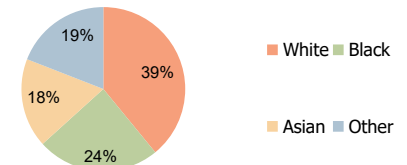

Keegan's Meadow Stafford, TX	1 Mile Radius	3 Mile Radius	5 Mile Radius
---------------------------------	---------------	---------------	---------------

Current Year Demographics

Current Population	23,582	152,649	429,849
Total Daytime Pop	17,433	165,241	424,350
Workplace Pop	6,130	77,847	187,983
Average Household Income	\$68,189	\$64,291	\$68,913
Average Disposable Income	\$56,401	\$53,154	\$56,622
Total Households	7,937	49,946	144,232
Median Home Value	\$159,695	\$159,668	\$177,668
College (4+)	24.9%	22.1%	27.4%
Total Consumer Spending/Capita (Weekly)	\$331	\$326	\$329
Population per Household	2.13	2.01	2.47
% of Households with Children	32.0%	35.8%	35.4%

2024 Demographic Projections

Projected Population	23,479	153,403	434,801
Projected 5 Year Annual Growth Rate (Pop)	-0.1%	0.1%	0.2%

Household Income (3 Mile Radius)

Education (3 Mile Radius)

Daytime Population (3 Mile Radius)

Hispanic Ethnicity

43% Hispanic | 57% Non Hispanic

Race (3 Mile Radius)

Demographic Summary Report

2000, 2010 Census, 2019 Estimates & 2024 Projections
 Calculated using TAS Retrieval

Keegan's Meadow Stafford, TX		1 Mile Radius	3 Mile Radius	5 Mile Radius
Population	Current Estimated Population	23,582	152,649	429,849
	2010 Census Population	23,436	148,023	407,362
	2000 Census Population	23,591	137,670	362,712
	Historical Annual Growth 2000 to 2010	-0.1%	0.7%	1.2%
	Estimated Annual Growth 2010 to 2019	0.1%	0.3%	0.6%
	Projected Annual Growth 2019 to 2024	-0.1%	0.1%	0.2%
Ethnic	Hispanic or Latino Population	37%	43%	37%
	Non Hispanic or Latino Population	63%	57%	63%
Race	White	39.3%	39.1%	36.9%
	Black or African American	22.6%	24.2%	25.9%
	Asian & Pacific Islander	20.5%	17.6%	19.9%
	Other Races	17.6%	19.1%	17.3%