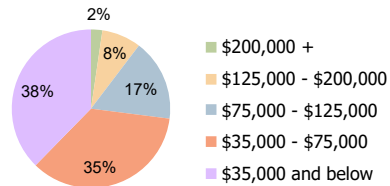

Keegan's Meadow Stafford, TX	1 Mile Radius	3 Mile Radius	5 Mile Radius
---------------------------------	---------------	---------------	---------------

Current Year Demographics

Current Population	23,582	152,649	429,849
Total Daytime Pop	17,433	165,241	424,350
Workplace Pop	6,130	77,847	187,983
Average Household Income	\$68,189	\$64,291	\$68,913
Average Disposable Income	\$56,401	\$53,154	\$56,622
Total Households	7,937	49,946	144,232
Median Home Value	\$159,695	\$159,668	\$177,668
College (4+)	24.9%	22.1%	27.4%
Total Consumer Spending/Capita (Weekly)	\$331	\$326	\$329
Population per Household	2.13	2.01	2.47
% of Households with Children	32.0%	35.8%	35.4%

2024 Demographic Projections

Projected Population	23,479	153,403	434,801
Projected 5 Year Annual Growth Rate (Pop)	-0.1%	0.1%	0.2%

Household Income (3 Mile Radius)

Education (3 Mile Radius)

Daytime Population (3 Mile Radius)

Hispanic Ethnicity

43% Hispanic | 57% Non Hispanic

Race (3 Mile Radius)

Demographic Summary Report

2000, 2010 Census, 2019 Estimates & 2024 Projections
 Calculated using TAS Retrieval

Keegan's Meadow Stafford, TX		1 Mile Radius	3 Mile Radius	5 Mile Radius
Population	Current Estimated Population	23,582	152,649	429,849
	2010 Census Population	23,436	148,023	407,362
	2000 Census Population	23,591	137,670	362,712
	Historical Annual Growth 2000 to 2010	-0.1%	0.7%	1.2%
	Estimated Annual Growth 2010 to 2019	0.1%	0.3%	0.6%
	Projected Annual Growth 2019 to 2024	-0.1%	0.1%	0.2%
Ethnic	Hispanic or Latino Population	37%	43%	37%
	Non Hispanic or Latino Population	63%	57%	63%
Race	White	39.3%	39.1%	36.9%
	Black or African American	22.6%	24.2%	25.9%
	Asian & Pacific Islander	20.5%	17.6%	19.9%
	Other Races	17.6%	19.1%	17.3%