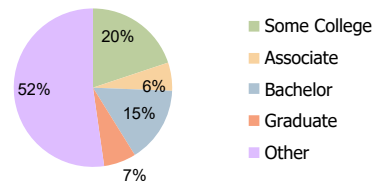

Keegan's Meadow Stafford, TX	1 Mile Radius	3 Mile Radius	5 Mile Radius
---------------------------------	---------------	---------------	---------------

Current Year Demographics

Current Population	23,582	152,649	429,849
Total Daytime Pop	17,433	165,241	424,350
Workplace Pop	6,130	77,847	187,983
Average Household Income	\$68,189	\$64,291	\$68,913
Average Disposable Income	\$56,401	\$53,154	\$56,622
Total Households	7,937	49,946	144,232
Median Home Value	\$159,695	\$159,668	\$177,668
College (4+)	24.9%	22.1%	27.4%
Total Consumer Spending/Capita (Weekly)	\$331	\$326	\$329
Population per Household	2.13	2.01	2.47
% of Households with Children	32.0%	35.8%	35.4%

2024 Demographic Projections

Projected Population	23,479	153,403	434,801
Projected 5 Year Annual Growth Rate (Pop)	-0.1%	0.1%	0.2%

Household Income (3 Mile Radius)

Education (3 Mile Radius)

Daytime Population (3 Mile Radius)

Hispanic Ethnicity

43% Hispanic | 57% Non Hispanic

Race (3 Mile Radius)

Demographic Summary Report

2000, 2010 Census, 2019 Estimates & 2024 Projections
 Calculated using TAS Retrieval

Keegan's Meadow Stafford, TX		1 Mile Radius	3 Mile Radius	5 Mile Radius
Population	Current Estimated Population	23,582	152,649	429,849
	2010 Census Population	23,436	148,023	407,362
	2000 Census Population	23,591	137,670	362,712
	Historical Annual Growth 2000 to 2010	-0.1%	0.7%	1.2%
	Estimated Annual Growth 2010 to 2019	0.1%	0.3%	0.6%
	Projected Annual Growth 2019 to 2024	-0.1%	0.1%	0.2%
Ethnic	Hispanic or Latino Population	37%	43%	37%
	Non Hispanic or Latino Population	63%	57%	63%
Race	White	39.3%	39.1%	36.9%
	Black or African American	22.6%	24.2%	25.9%
	Asian & Pacific Islander	20.5%	17.6%	19.9%
	Other Races	17.6%	19.1%	17.3%