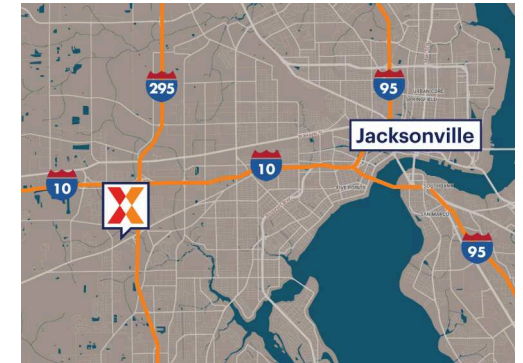

Normandy Square

Jacksonville, FL

30.2932, -81.7795

7900 Normandy Boulevard | Jacksonville, FL 32221

Center Size: 89,822 SF

Demographics	1 Mile	3 Mile	5 Mile
	8,199	69,308	164,374
	3,079	25,990	64,338
	\$68,764	\$63,803	\$69,751

Winn Dixie-anchored center with diverse merchandise mix including ACE Hardware and St. Vincent's First Care

High visibility from 35,000+ vehicles daily

Conveniently located a half mile from I-295 at exit 19

Normandy Square

Jacksonville, FL

30.2932, -81.7795

7900 Normandy Boulevard | Jacksonville, FL 32221

Pad Opportunities

PAD 562 SF/0

Current Retailers

N.A.P.1	Wells Fargo	0 SF
OTL-A	Pizza Hut	0 SF
01	St. Vincent's First Care	3,850 SF
02	Advance America	1,050 SF
03	Cali Nails	1,400 SF
04	Ace Hardware	10,080 SF
05	Sam's St. John Seafood	3,919 SF
06	Family Dollar	10,481 SF
07	Winn-Dixie	48,160 SF
08	Great Expressions Dental Centers	2,450 SF
09	Golden Ox Liquors	3,150 SF
11	First Wok	1,200 SF
12	Larry's Giant Subs	1,500 SF