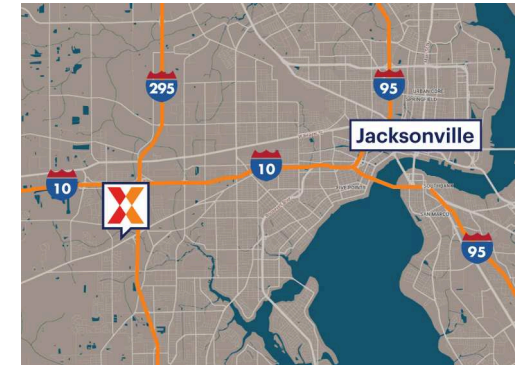

Normandy Square

Jacksonville, FL

30.2932, -81.7795

7900 Normandy Boulevard | Jacksonville, FL 32221

Center Size: 89,822 SF

Demographics	1 Mile	3 Mile	5 Mile
	8,199	69,308	164,374
	3,079	25,990	64,338
	\$68,764	\$63,803	\$69,751

Winn Dixie-anchored center with diverse merchandise mix including ACE Hardware and St. Vincent's First Care

High visibility from 35,000+ vehicles daily

Conveniently located a half mile from I-295 at exit 19

Normandy Square

Jacksonville, FL

30.2932, -81.7795

7900 Normandy Boulevard | Jacksonville, FL 32221

Pad Opportunities

PAD 562 SF/0

Current Retailers

N.A.P.1	Wells Fargo	0 SF
OTL-A	Pizza Hut	0 SF
01	St. Vincent's First Care	3,850 SF
02	Advance America	1,050 SF
03	Cali Nails	1,400 SF
04	Ace Hardware	10,080 SF
05	Sam's St. John Seafood	3,919 SF
06	Family Dollar	10,481 SF
07	Winn-Dixie	48,160 SF
08	Great Expressions Dental Centers	2,450 SF
09	Golden Ox Liquors	3,150 SF
11	First Wok	1,200 SF
12	Larry's Giant Subs	1,500 SF