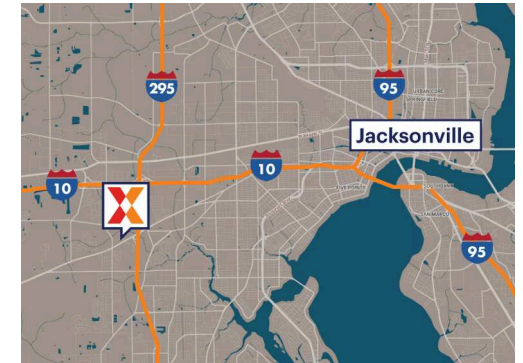

# Normandy Square

Jacksonville, FL

30.2932, -81.7795

7900 Normandy Boulevard | Jacksonville, FL 32221

Center Size: 89,822 SF

Demographics	1 Mile	3 Mile	5 Mile
	8,199	69,308	164,374
	3,079	25,990	64,338
	\$68,764	\$63,803	\$69,751

Winn Dixie-anchored center with diverse merchandise mix including ACE Hardware and St. Vincent's First Care

High visibility from 35,000+ vehicles daily

Conveniently located a half mile from I-295 at exit 19

# Normandy Square

Jacksonville, FL

30.2932, -81.7795

7900 Normandy Boulevard | Jacksonville, FL 32221

## Current Retailers

N.A.P.1	Wells Fargo	0 SF
OTL-A	Pizza Hut	0 SF
01	St. Vincent's First Care	3,850 SF
02	Advance America	1,050 SF
03	Cali Nails	1,400 SF
04	Ace Hardware	10,080 SF
05	Sam's St. John Seafood	3,919 SF
06	Family Dollar	10,481 SF
07	Winn-Dixie	48,160 SF
08	Great Expressions Dental Centers	2,450 SF
09	Golden Ox Liquors	3,150 SF
11	First Wok	1,200 SF
12	Larry's Giant Subs	1,500 SF