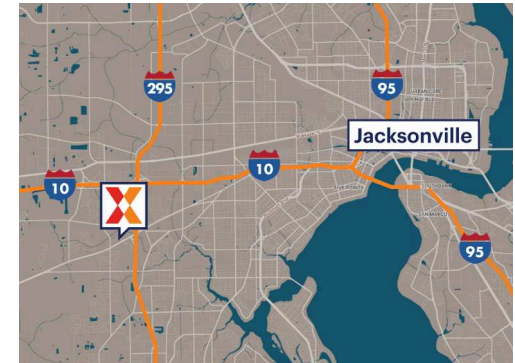

Normandy Square

Jacksonville, FL

30.2932, -81.7795

7900 Normandy Boulevard | Jacksonville, FL 32221

Center Size: 89,822 SF

Demographics	1 Mile	3 Mile	5 Mile
	8,199	69,308	164,374
	3,079	25,990	64,338
	\$68,764	\$63,803	\$69,751

Winn Dixie-anchored center with diverse merchandise mix including ACE Hardware and St. Vincent's First Care

High visibility from 35,000+ vehicles daily

Conveniently located a half mile from I-295 at exit 19

Normandy Square

Jacksonville, FL

30.2932, -81.7795

7900 Normandy Boulevard | Jacksonville, FL 32221

Pad Opportunities

PAD 562 SF/0

Current Retailers

N.A.P.1	Wells Fargo	0 SF
OTL-A	Pizza Hut	0 SF
01	St. Vincent's First Care	3,850 SF
02	Advance America	1,050 SF
03	Cali Nails	1,400 SF
04	Ace Hardware	10,080 SF
05	Sam's St. John Seafood	3,919 SF
06	Family Dollar	10,481 SF
07	Winn-Dixie	48,160 SF
08	Great Expressions Dental Centers	2,450 SF
09	Golden Ox Liquors	3,150 SF
11	First Wok	1,200 SF
12	Larry's Giant Subs	1,500 SF