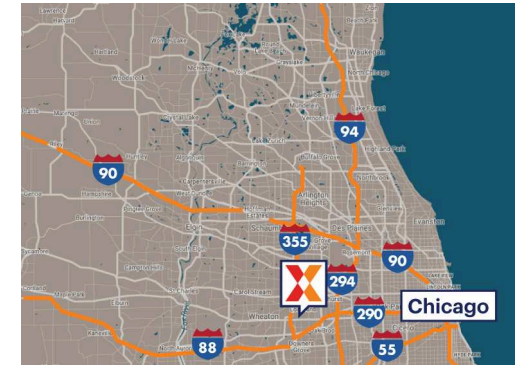

# High Point Centre

Chicago-Naperville-Elgin, IL-IN-WI

41.8591, -88.0048

401-581 East Roosevelt Road | Lombard, IL 60148-4642

Center Size: 240,007 SF

Demographics	1 Mile	3 Mile	5 Mile
	10,652	100,589	267,827
	4,127	39,357	101,269
	\$109,222	\$117,417	\$131,715

Prime commercial location with signaled access on Roosevelt Rd, a major east/west corridor, with 42,000 vehicles daily

Surrounded by a dense population of 100,000+ with an average household income of \$117,000+ within a 3-mile radius

# High Point Centre

Chicago-Naperville-Elgin, IL-IN-WI

41.8591, -88.0048

401-581 East Roosevelt Road | Lombard, IL 60148-4642

## Current Retailers

200	LA Fitness	34,000 SF
231	ST Fine Jewelers	2,800 SF
232	LL Flooring	5,866 SF
300/304	Seoul Bites Korean BBQ	2,250 SF
310	LC Spa Nail	2,150 SF
320	Cocomelt	3,974 SF
354	Holy Buckets Halal Chicken	3,360 SF
370	Altitude Trampoline Park	36,416 SF
400	Cafe Bethak	1,680 SF
410	JOANN Fabric and Craft Stores	17,040 SF
420	Illinois DMV	9,965 SF
420A	Monty's Home Medical	2,996 SF
424	Klassy Lashes & Threading	900 SF
426	Sport Clips	1,060 SF
500	OUD Mediterranean Restaurant	2,380 SF
501	Chi Tea	1,593 SF
505	Farmers Insurance	1,318 SF
506/507	Tropical Smoothie Cafe	2,549 SF
600	Burger King	3,670 SF
700A	Ace Dental Center	8,016 SF