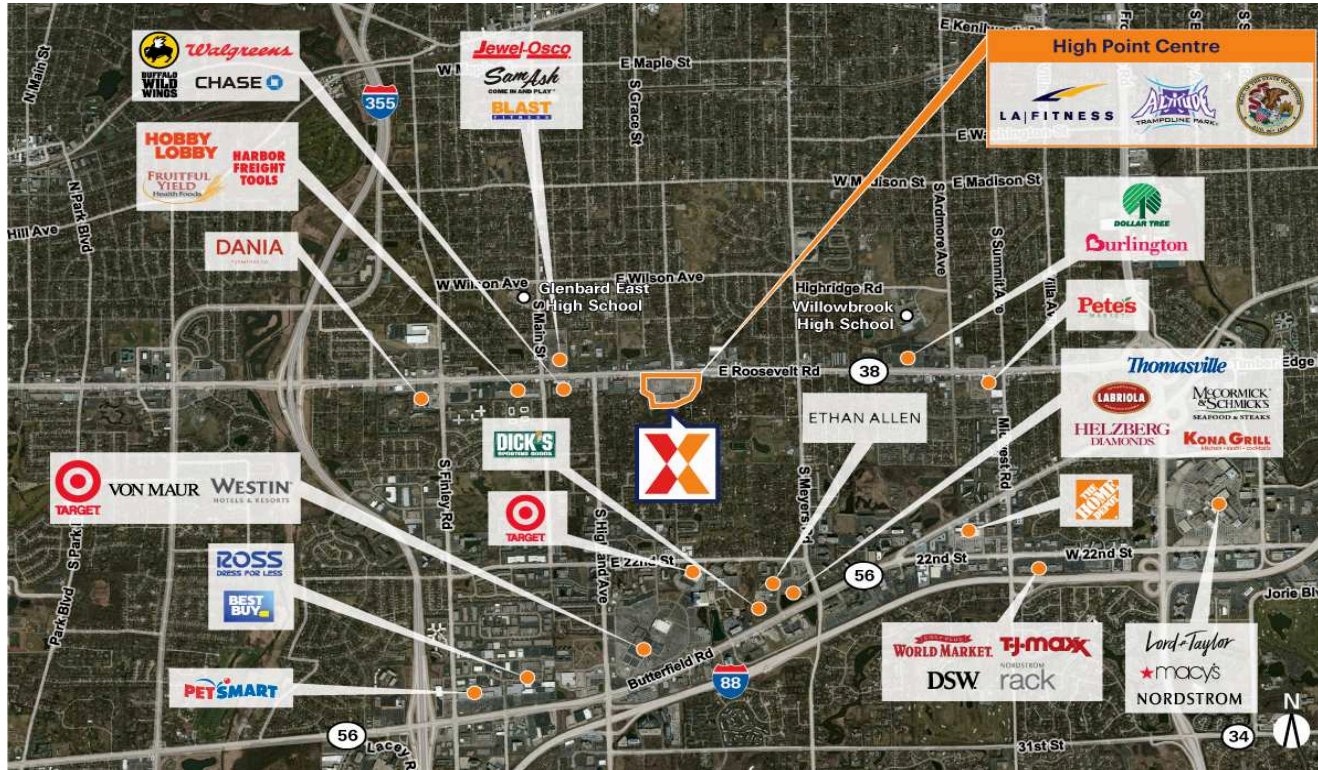

High Point Centre

Chicago-Naperville-Elgin, IL-IN-WI

41.8591, -88.0048

401-581 East Roosevelt Road | Lombard, IL 60148-4642

Center Size: 240,007 SF

Demographics	1 Mile	3 Mile	5 Mile
	10,652	100,589	267,827
	4,127	39,357	101,269
	\$109,222	\$117,417	\$131,715

Prime commercial location with signaled access on Roosevelt Rd, a major east/west corridor, with 42,000 vehicles daily

Surrounded by a dense population of 100,000+ with an average household income of \$117,000+ within a 3-mile radius

Anchor and junior anchor space available

High Point Centre

Chicago-Naperville-Elgin, IL-IN-WI

41.8591, -88.0048

401-581 East Roosevelt Road | Lombard, IL 60148-4642

Available Space

OP	27,702 SF
320A	8,914 SF
350	25,612 SF
360	62,000 SF

Current Retailers

200	LA Fitness	34,000 SF
231	Diamonds To Remember	2,800 SF
232	LL Flooring	5,866 SF
300/304	Seoul Bites Korean BBQ	2,250 SF
310	LC Spa Nail	2,150 SF
320	Cocomelt	3,974 SF
354	Holy Buckets Halal Chicken	3,360 SF
370	Altitude Trampoline Park	36,416 SF
400	Cafe Bethak	1,680 SF
410	JOANN Fabric and Craft Stores	17,040 SF
420	Illinois DMV	9,965 SF
420A	Monty's Home Medical	2,996 SF
424	Klassy Lashes & Threading	900 SF
426	Sport Clips	1,060 SF
500	OUDE Mediterranean Restaurant	2,380 SF
501	Chi Tea	1,593 SF
505	Farmers Insurance	1,318 SF
506/507	Tropical Smoothie Cafe	2,549 SF
600	Burger King	3,670 SF
700A	Ace Dental Center	8,016 SF