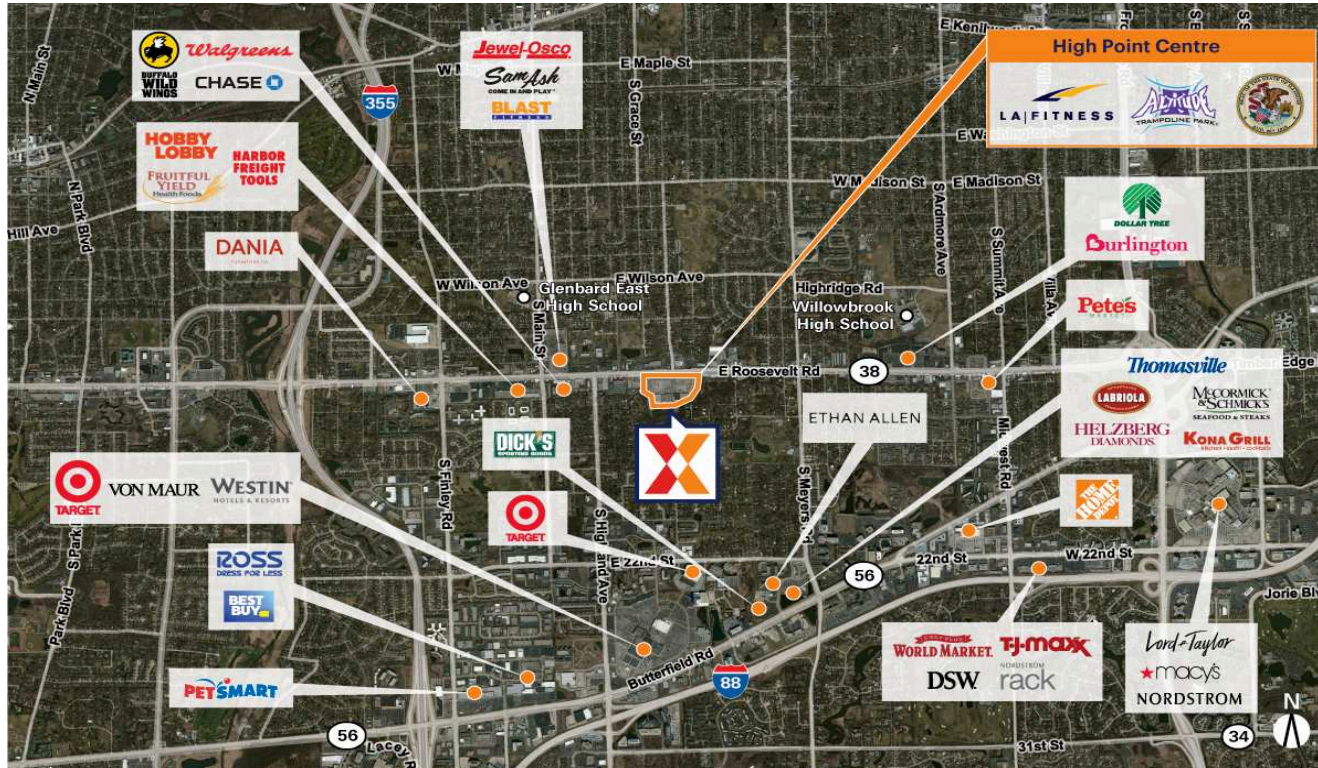

# High Point Centre

Chicago-Naperville-Elgin, IL-IN-WI

41.8591, -88.0048

401-581 East Roosevelt Road | Lombard, IL 60148-4642

Center Size: 240,007 SF

Demographics	1 Mile	3 Mile	5 Mile
	10,652	100,589	267,827
	4,127	39,357	101,269
	\$109,222	\$117,417	\$131,715

Prime commercial location with signaled access on Roosevelt Rd, a major east/west corridor, with 42,000 vehicles daily

Surrounded by a dense population of 100,000+ with an average household income of \$117,000+ within a 3-mile radius

# High Point Centre

Chicago-Naperville-Elgin, IL-IN-WI

41.8591, -88.0048

401-581 East Roosevelt Road | Lombard, IL 60148-4642

## Current Retailers

200	LA Fitness	34,000 SF
231	ST Fine Jewelers	2,800 SF
232	LL Flooring	5,866 SF
300/304	Seoul Bites Korean BBQ	2,250 SF
310	LC Spa Nail	2,150 SF
320	Cocomelt	3,974 SF
354	Holy Buckets Halal Chicken	3,360 SF
370	Altitude Trampoline Park	36,416 SF
400	Cafe Bethak	1,680 SF
410	JOANN Fabric and Craft Stores	17,040 SF
420	Illinois DMV	9,965 SF
420A	Monty's Home Medical	2,996 SF
424	Klassy Lashes & Threading	900 SF
426	Sport Clips	1,060 SF
500	OUD Mediterranean Restaurant	2,380 SF
501	Chi Tea	1,593 SF
505	Farmers Insurance	1,318 SF
506/507	Tropical Smoothie Cafe	2,549 SF
600	Burger King	3,670 SF
700A	Ace Dental Center	8,016 SF