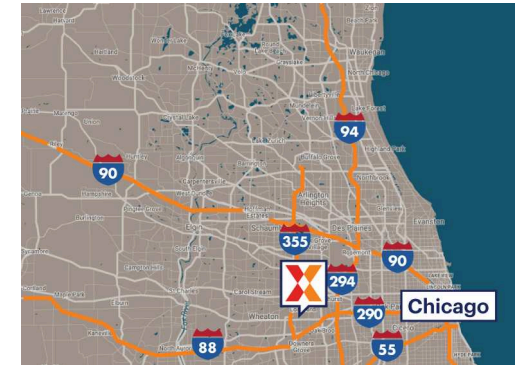

High Point Centre

Chicago-Naperville-Elgin, IL-IN-WI

41.8591, -88.0048

401-581 East Roosevelt Road | Lombard, IL 60148-4642

Center Size: 240,007 SF

Demographics	1 Mile	3 Mile	5 Mile
	11,290	100,541	266,08
	4,488	39,598	100,09
	\$107,990	\$119,566	\$133,8

Prime commercial location with signaled access on Roosevelt Rd, a major east/west corridor, with 42,000 vehicles daily

Surrounded by a dense population of 100,000+ with an average household income of \$119,000+ within a 3-mile radius

Anchor and junior anchor space available

High Point Centre

Chicago-Naperville-Elgin, IL-IN-WI

41.8591, -88.0048

401-581 East Roosevelt Road | Lombard, IL 60148-4642

Available Space

OP	27,702 SF
320A	8,914 SF
350	25,612 SF
360	62,000 SF
400	1,680 SF
500	2,380 SF

Current Retailers

200	LA Fitness	34,000 SF
231	ST Fine Jewelers	2,800 SF
232	LL Flooring	5,866 SF
300/304	Seoul Bites Korean BBQ	2,250 SF
310	LC Spa Nail	2,150 SF
320	Cocomelt	3,974 SF
354	Holy Buckets Halal Chicken	3,360 SF
370	Altitude Trampoline Park	36,416 SF
410	JOANN Fabric and Craft Stores	17,040 SF
420	Illinois DMV	9,965 SF
420A	Monty's Home Medical	2,996 SF
424	Klassy Lashes & Threading	900 SF
426	Sport Clips	1,060 SF
501	Chi Tea	1,593 SF
505	Farmers Insurance	1,318 SF
506/507	Tropical Smoothie Cafe	2,549 SF
600	Burger King	3,670 SF
700A	Ace Dental Center	8,016 SF