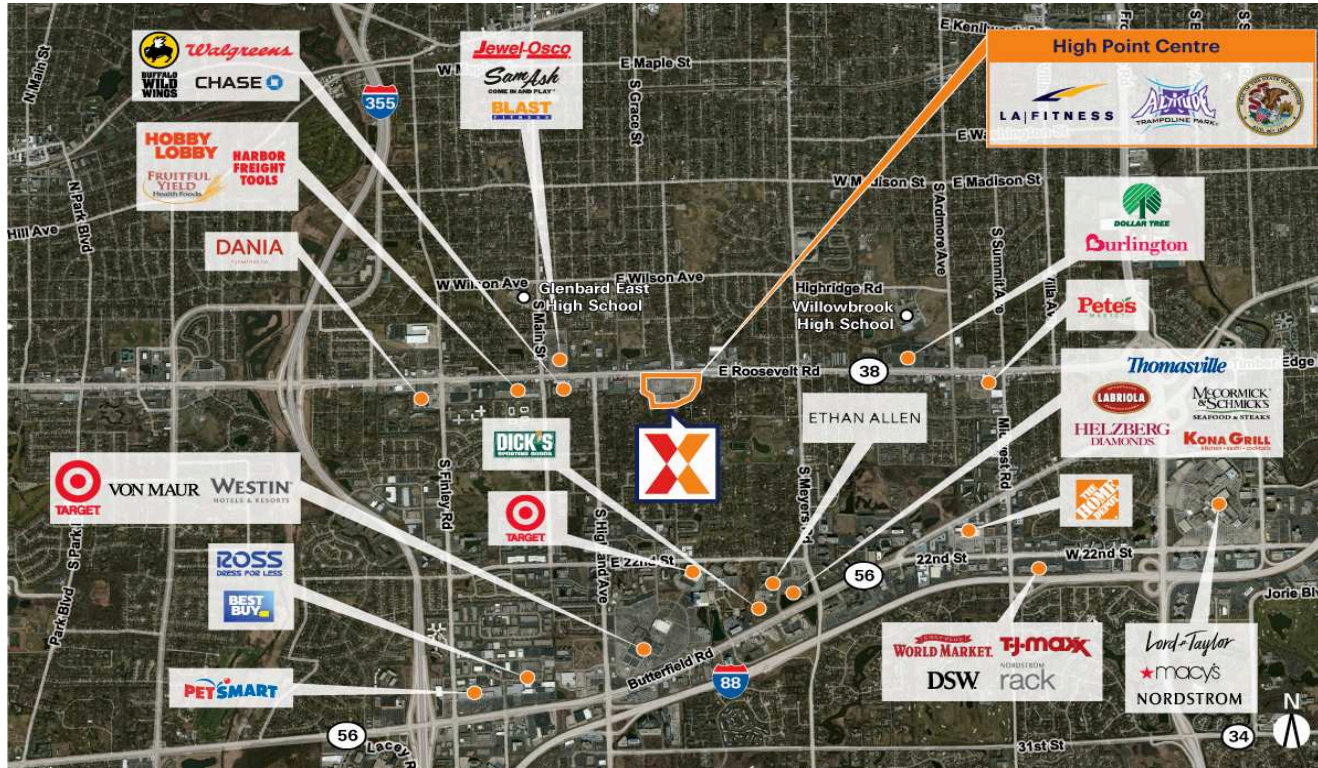

High Point Centre

Chicago-Naperville-Elgin, IL-IN-WI

41.8591, -88.0048

401-581 East Roosevelt Road | Lombard, IL 60148-4642

Center Size: 240,007 SF

Demographics	1 Mile	3 Mile	5 Mile
	11,290	100,541	266,08
	4,488	39,598	100,09
	\$107,990	\$119,566	\$133,8

Prime commercial location with signaled access on Roosevelt Rd, a major east/west corridor, with 42,000 vehicles daily

Surrounded by a dense population of 100,000+ with an average household income of \$119,000+ within a 3-mile radius

Anchor and junior anchor space available

High Point Centre

Chicago-Naperville-Elgin, IL-IN-WI

41.8591, -88.0048

401-581 East Roosevelt Road | Lombard, IL 60148-4642

Available Space

OP	27,702 SF
320A	8,914 SF
350	25,612 SF
360	62,000 SF
400	1,680 SF
500	2,380 SF

Current Retailers

200	LA Fitness	34,000 SF
231	ST Fine Jewelers	2,800 SF
232	LL Flooring	5,866 SF
300/304	Seoul Bites Korean BBQ	2,250 SF
310	LC Spa Nail	2,150 SF
320	Cocomelt	3,974 SF
354	Holy Buckets Halal Chicken	3,360 SF
370	Altitude Trampoline Park	36,416 SF
410	JOANN Fabric and Craft Stores	17,040 SF
420	Illinois DMV	9,965 SF
420A	Monty's Home Medical	2,996 SF
424	Klassy Lashes & Threading	900 SF
426	Sport Clips	1,060 SF
501	Chi Tea	1,593 SF
505	Farmers Insurance	1,318 SF
506/507	Tropical Smoothie Cafe	2,549 SF
600	Burger King	3,670 SF
700A	Ace Dental Center	8,016 SF