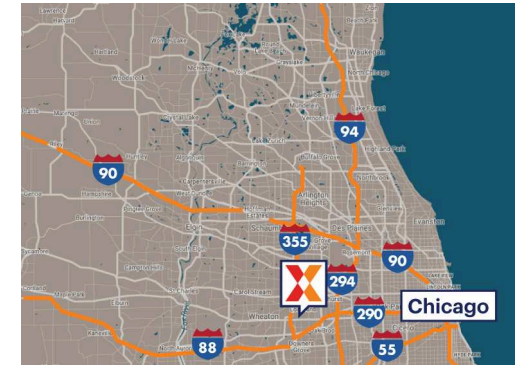

High Point Centre

Chicago-Naperville-Elgin, IL-IN-WI

41.8591, -88.0048

401-581 East Roosevelt Road | Lombard, IL 60148-4642

Center Size: 240,007 SF

Demographics	1 Mile	3 Mile	5 Mile
	10,652	100,589	267,827
	4,127	39,357	101,269
	\$109,222	\$117,417	\$131,715

Prime commercial location with signaled access on Roosevelt Rd, a major east/west corridor, with 42,000 vehicles daily

Surrounded by a dense population of 100,000+ with an average household income of \$117,000+ within a 3-mile radius

Anchor and junior anchor space available

High Point Centre

Chicago-Naperville-Elgin, IL-IN-WI

41.8591, -88.0048

401-581 East Roosevelt Road | Lombard, IL 60148-4642

Available Space

OP	27,702 SF
320A	8,914 SF
350	25,612 SF
360	62,000 SF

Current Retailers

200	LA Fitness	34,000 SF
231	Diamonds To Remember	2,800 SF
232	LL Flooring	5,866 SF
300/304	Seoul Bites Korean BBQ	2,250 SF
310	LC Spa Nail	2,150 SF
320	Cocomelt	3,974 SF
354	Holy Buckets Halal Chicken	3,360 SF
370	Altitude Trampoline Park	36,416 SF
400	Cafe Bethak	1,680 SF
410	JOANN Fabric and Craft Stores	17,040 SF
420	Illinois DMV	9,965 SF
420A	Monty's Home Medical	2,996 SF
424	Klassy Lashes & Threading	900 SF
426	Sport Clips	1,060 SF
500	OUDE Mediterranean Restaurant	2,380 SF
501	Chi Tea	1,593 SF
505	Farmers Insurance	1,318 SF
506/507	Tropical Smoothie Cafe	2,549 SF
600	Burger King	3,670 SF
700A	Ace Dental Center	8,016 SF