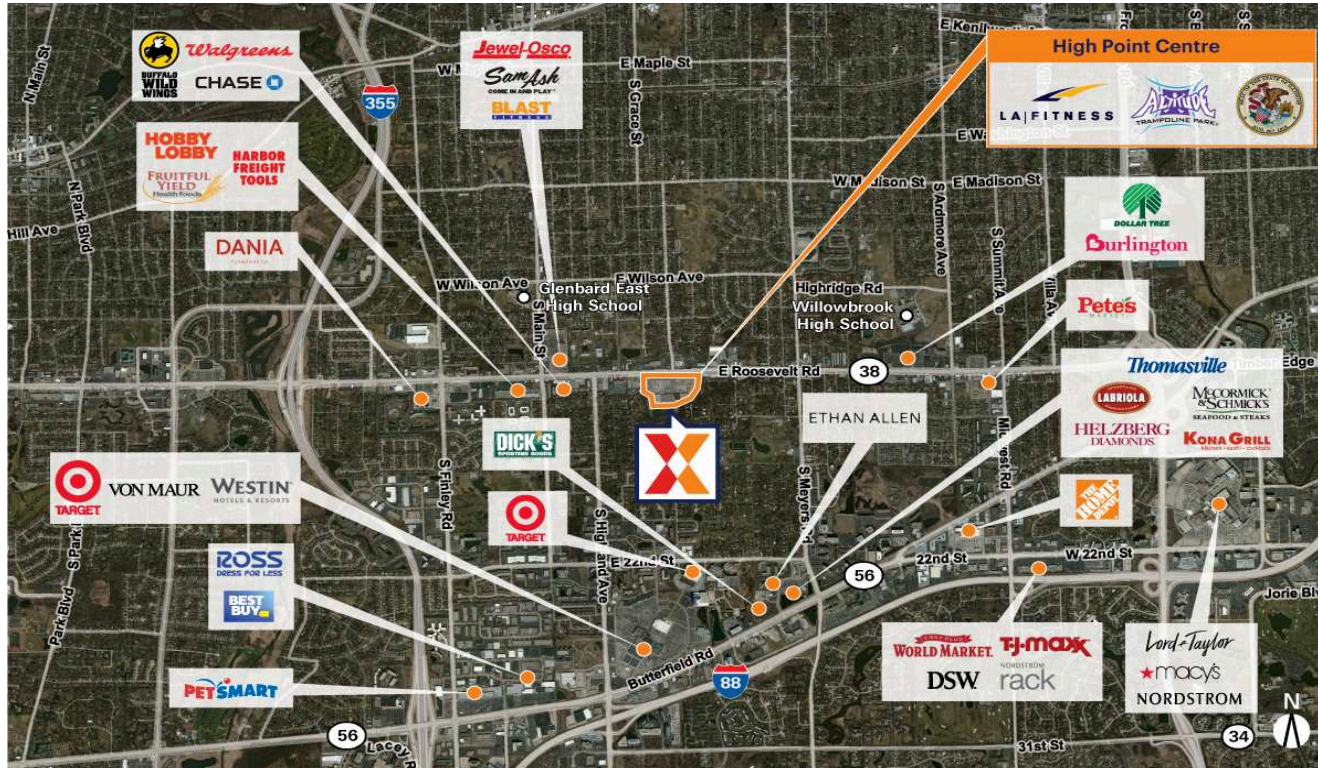

# High Point Centre

Chicago-Naperville-Elgin, IL-IN

41.8591, -88.0048

401-581 East Roosevelt Road | Lombard, IL 60148-4642

Center Size: 240,259 SF

Demographics	1 Mile	3 Mile	5 Mile
	10,652	100,589	267,827
	4,127	39,357	101,269
	\$109,222	\$117,417	\$131,715

Prime commercial location with signaled access on Roosevelt Rd, a major east/west corridor, with 42,000 vehicles daily

Surrounded by a dense population of 100,000+ with an average household income of \$117,000+ within a 3-mile radius

# High Point Centre

Chicago-Naperville-Elgin, IL-IN

41.8591, -88.0048

401-581 East Roosevelt Road | Lombard, IL 60148-4642

## Current Retailers

200	LA Fitness	34,000 SF
300/304	Seoul Bites Korean BBQ	2,250 SF
320	Cocomelt	3,974 SF
320A	Hello Shawarma	3,000 SF
320B	Souq Market	6,000 SF
354	Holy Buckets Halal Chicken	3,360 SF
370	Altitude Trampoline Park	36,416 SF
400	Cafe Bethak	1,680 SF
410	JOANN Fabric and Craft Stores	17,040 SF
420	Illinois DMV	9,965 SF
420A	Monty's Home Medical	2,996 SF
424	Klassy Lashes & Threading	900 SF
426	Sport Clips	1,060 SF
500	OD Mediterranean Restaurant	2,380 SF
501	Chi Tea	1,593 SF
505	Farmers Insurance	1,318 SF
506/507	Tropical Smoothie Cafe	2,549 SF
600	Burger King	3,670 SF
700A	Ace Dental Center	8,016 SF