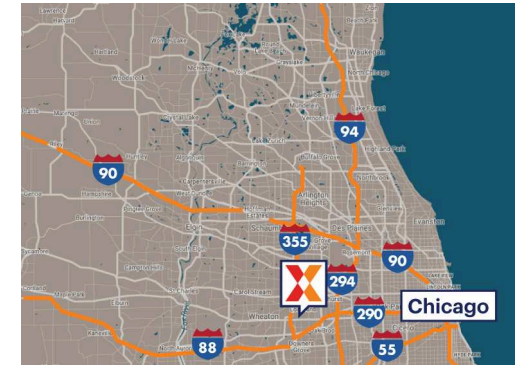

High Point Centre

Chicago-Naperville-Elgin, IL-IN

41.8591, -88.0048

401-581 East Roosevelt Road | Lombard, IL 60148-4642

Center Size: 240,259 SF

Demographics	1 Mile	3 Mile	5 Mile
	10,652	100,589	267,827
	4,127	39,357	101,269
	\$109,222	\$117,417	\$131,715

Prime commercial location with signaled access on Roosevelt Rd, a major east/west corridor, with 42,000 vehicles daily

Surrounded by a dense population of 100,000+ with an average household income of \$117,000+ within a 3-mile radius

Anchor and junior anchor space available

High Point Centre

Chicago-Naperville-Elgin, IL-IN

41.8591, -88.0048

401-581 East Roosevelt Road | Lombard, IL 60148-4642

Available Space

OP	27,702 SF
231	2,800 SF
232	5,866 SF
310	2,150 SF
350	25,612 SF
360	62,000 SF
420A	2,996 SF

Current Retailers

200	LA Fitness	34,000 SF
300/304	Seoul Bites Korean BBQ	2,250 SF
320	Cocomelt	3,974 SF
320A	Hello Shawarma	3,000 SF
320B	Souq Market	6,000 SF
354	Holy Buckets Halal Chicken	3,360 SF
370	Altitude Trampoline Park	36,416 SF
400	Cafe Bethak	1,680 SF
410	JOANN Fabric and Craft Stores	17,040 SF
420	Illinois DMV	9,965 SF
424	Klassy Lashes & Threading	900 SF
426	Sport Clips	1,060 SF
500	OUD Mediterranean Restaurant	2,380 SF
501	Chi Tea	1,593 SF
505	Farmers Insurance	1,318 SF
506/507	Tropical Smoothie Cafe	2,549 SF
600	Burger King	3,670 SF
700A	Ace Dental Center	8,016 SF