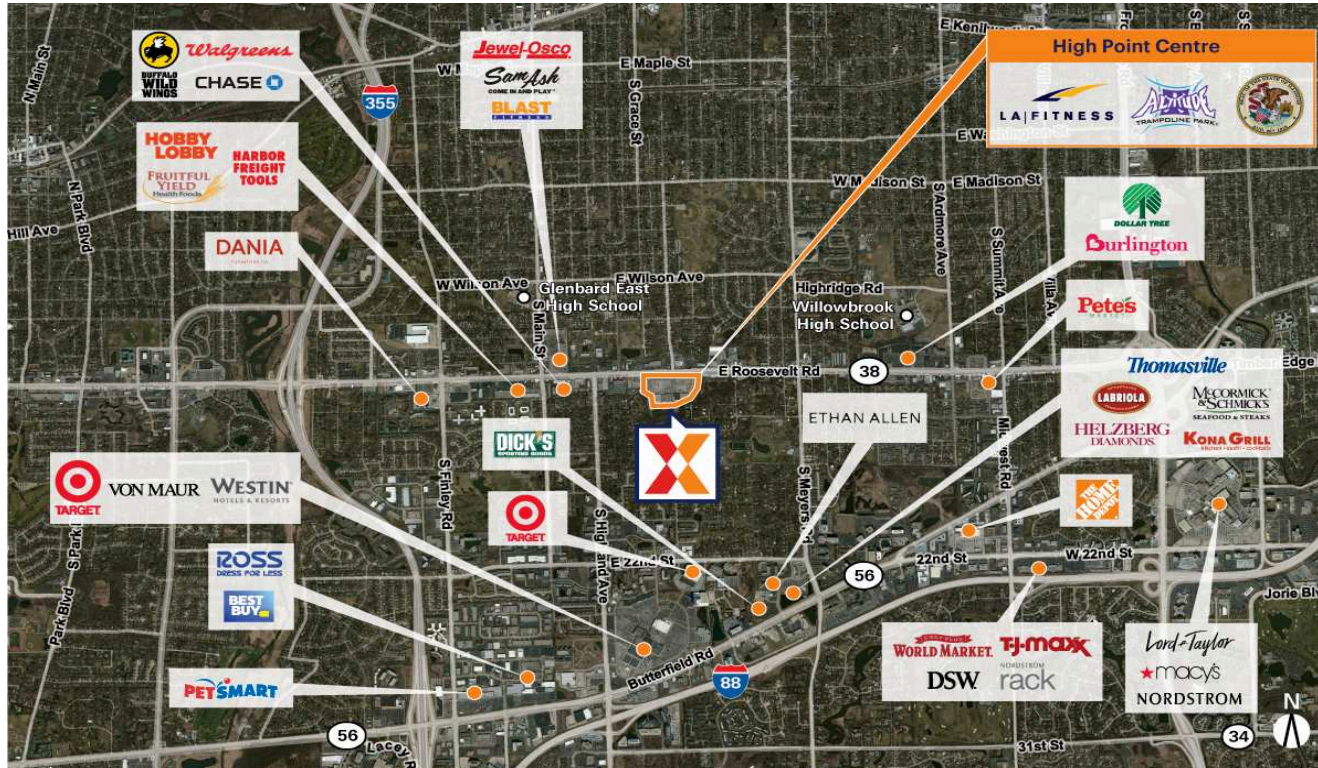

High Point Centre

Chicago-Naperville-Elgin, IL-IN

41.8591, -88.0048

401-581 East Roosevelt Road | Lombard, IL 60148-4642

Center Size: 240,259 SF

Demographics	1 Mile	3 Mile	5 Mile
	10,652	100,589	267,827
	4,127	39,357	101,269
	\$109,222	\$117,417	\$131,715

Prime commercial location with signaled access on Roosevelt Rd, a major east/west corridor, with 42,000 vehicles daily

Surrounded by a dense population of 100,000+ with an average household income of \$117,000+ within a 3-mile radius

Anchor and junior anchor space available

High Point Centre

Chicago-Naperville-Elgin, IL-IN

41.8591, -88.0048

401-581 East Roosevelt Road | Lombard, IL 60148-4642

Available Space

OP	27,702 SF
231	2,800 SF
232	5,866 SF
310	2,150 SF
350	25,612 SF
360	62,000 SF
420A	2,996 SF

Current Retailers

200	LA Fitness	34,000 SF
300/304	Seoul Bites Korean BBQ	2,250 SF
320	Cocomelt	3,974 SF
320A	Hello Shawarma	3,000 SF
320B	Souq Market	6,000 SF
354	Holy Buckets Halal Chicken	3,360 SF
370	Altitude Trampoline Park	36,416 SF
400	Cafe Bethak	1,680 SF
410	JOANN Fabric and Craft Stores	17,040 SF
420	Illinois DMV	9,965 SF
424	Klassy Lashes & Threading	900 SF
426	Sport Clips	1,060 SF
500	OUD Mediterranean Restaurant	2,380 SF
501	Chi Tea	1,593 SF
505	Farmers Insurance	1,318 SF
506/507	Tropical Smoothie Cafe	2,549 SF
600	Burger King	3,670 SF
700A	Ace Dental Center	8,016 SF