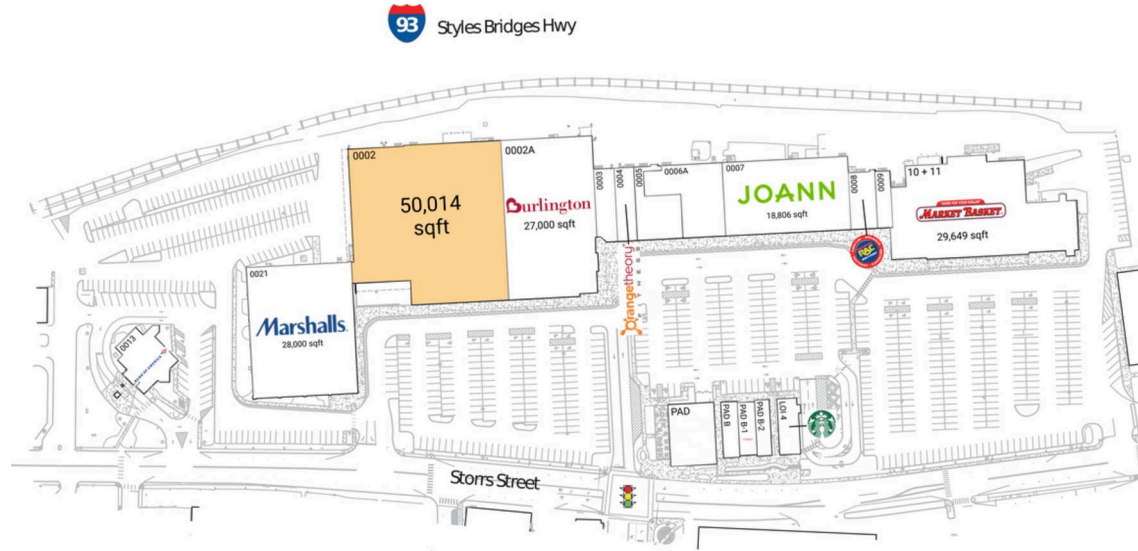

High visibility from 69,000+ vehicles daily on I-93

Located within walking distance of the densely populated area of downtown Concord and the New Hampshire Capitol offices

Strong lineup of regional and national retailers including Market Basket, Marshalls, Burlington Stores and New Hampshire Liquor & Wine Outlet

## Available Space

0002 50,014 SF

## Current Retailers

LOI 4	Starbucks	2,300 SF
PAD	110 Grill	6,000 SF
PAD B	Playa Bowls	1,600 SF
PAD B-1	T-Mobile	2,000 SF
PAD B-2	Xfinity and/or Comcast	1,800 SF
0002A	Burlington	27,000 SF
0003	Sun Tan City	3,210 SF
0004	Orangetheory Fitness	3,000 SF
0005	Bellavii Beauty Lounge	5,000 SF
0006A	New Hampshire State Liquor Store	8,300 SF
0007	JOANN Fabric and Craft Stores	18,806 SF
0008	Rent-A-Center	3,096 SF
0009	Sal's Just Pizza	2,546 SF
10 + 11	Market Basket	29,649 SF
0013	Bank of America	4,200 SF
0021	Marshalls	28,000 SF