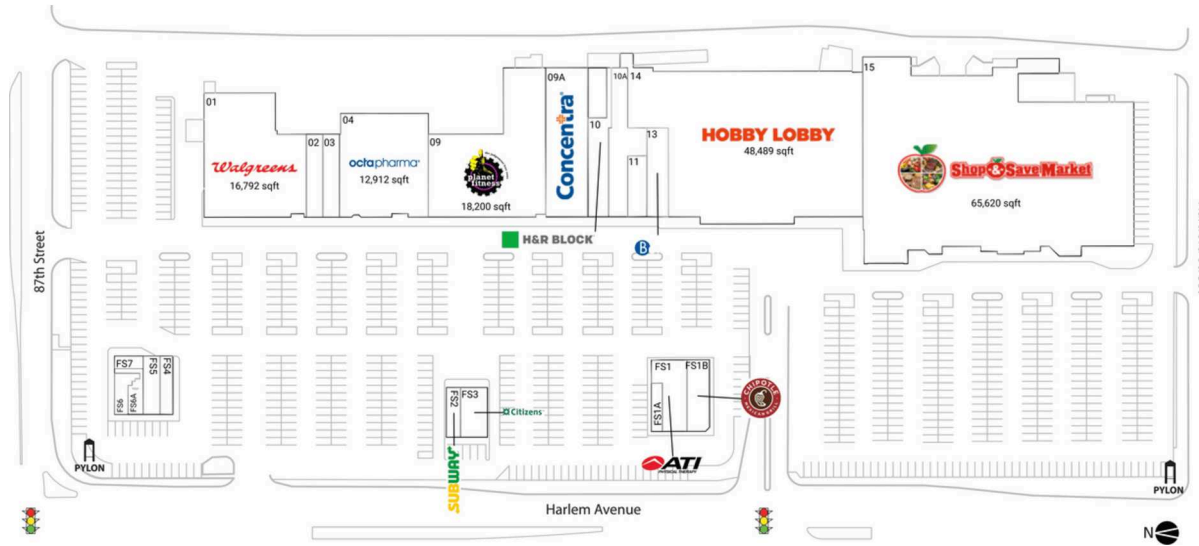

Southfield Plaza - Bridgeview

Chicago-Naperville-Elgin, IL-IN-WI

41.7315, -87.798

8715 South Harlem Avenue | Bridgeview, IL 60455

Center Size: 196,445 SF

Demographics	1 Mile	3 Mile	5 Mile
	16,422	139,270	330,654
	5,423	50,118	118,076
	\$72,399	\$78,059	\$83,478

Highly trafficked center with national retailers including Planet Fitness, Chipotle, Hobby Lobby & Shop 'n Save Market

Positioned at heavily traveled intersection of Harlem Ave & 87th St with 72,000+ VPD

Surrounded by a dense population of 131,000+ within 3 miles

Southfield Plaza - Bridgeview

Chicago-Naperville-Elgin, IL-IN-WI

41.7315, -87.798

8715 South Harlem Avenue | Bridgeview, IL 60455

Current Retailers

FS1	ATI Physical Therapy	2,490 SF
FS1A	Boba Luscious Tea	1,000 SF
FS1B	Chipotle Mexican Grill	2,477 SF
FS2	Subway	1,000 SF
FS3	Citizens Bank	2,000 SF
FS4	Currency Exchange	1,120 SF
FS5	Hashem	1,470 SF
FS6	Mecca Jewelry	1,100 SF
FS6A	Misk Silver and Accessories	550 SF
FS7	Jackson Hewitt	540 SF
01	Walgreens	16,792 SF
02	Bridgeview Smiles	2,000 SF
03	Serenity Home Healthcare	2,000 SF
04	Octapharma	12,912 SF
09	Planet Fitness	18,200 SF
09A	Concentra Health Services, Inc	9,000 SF
10	H&R Block	2,063 SF
10A	Nail Bliss	2,415 SF
11	Serenity Home Healthcare	1,000 SF
13	Betty's Bistro	2,270 SF
14	Hobby Lobby	48,489 SF
15	Shop & Save Market	65,620 SF