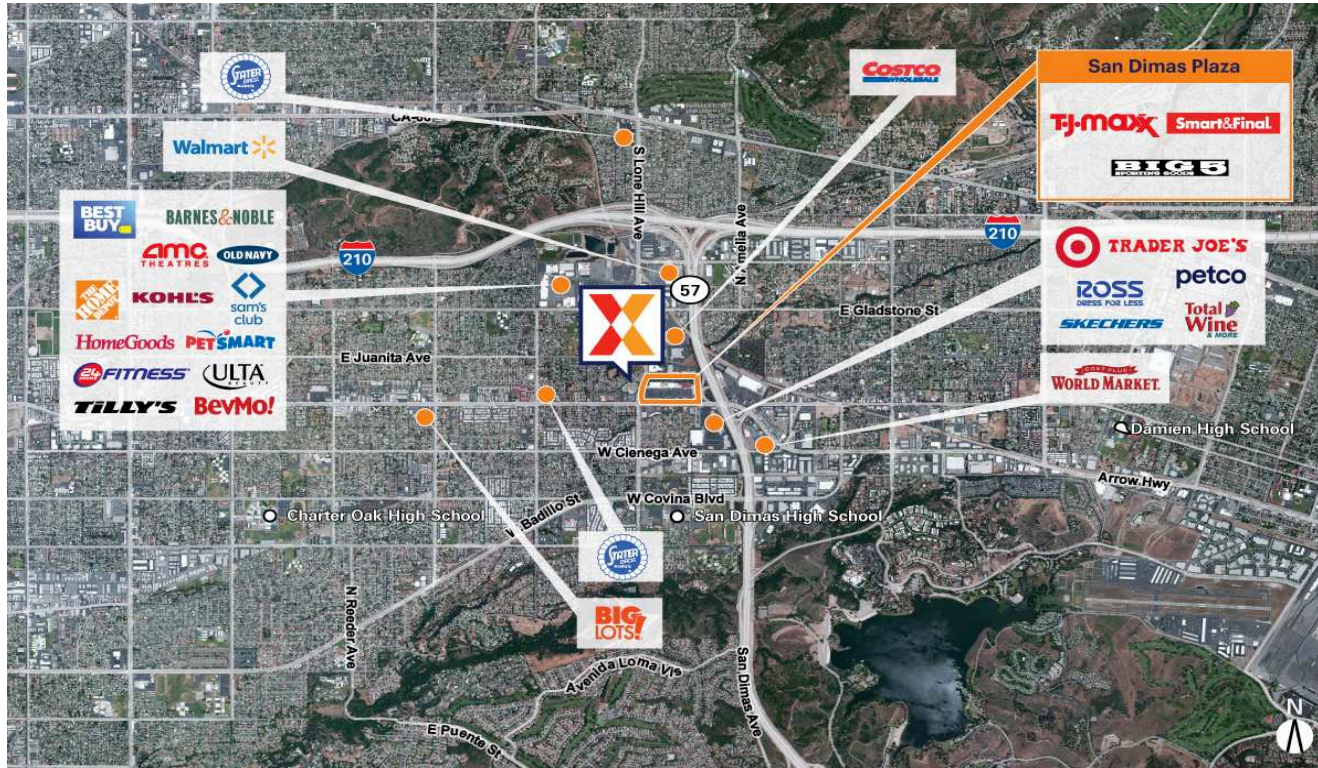

# San Dimas Plaza

Los Angeles-Long Beach-Anaheim, CA

34.1078, -117.826

853-1073 West Arrow Hwy | San Dimas, CA 91773

Center Size: 164,757 SF

Demographics	1 Mile	3 Mile	5 Mile
	13,892	106,547	302,814
	4,902	37,162	97,098
	\$99,186	\$115,704	\$106,181

Located in a major retail corridor on Arrow Hwy with 35,000+ VPD

Surrounded by an affluent population of 106,000+ people with an average household income of \$115,000+ within 3 miles

Easy accessibility tp I-210 and SR 57

Well-located neighborhood center anchored by Smart & Final and top national retailers including T.J. Maxx, Dollar Tree, Subway and Big 5 Sporting Goods, drawing an estimated 11,300 visits/day and 4.1M visits/year (based on CreditIntell)

## Current Retailers

FS1	IHOP	9,000 SF	19	Sally Beauty	1,659 SF
FS3	Chase	6,175 SF		Supply	
N.A.P.1	Big 5 Sporting Goods	1 SF	20	Y2K Jewelry	1,581 SF
			21	Club Pilates	1,600 SF
N.A.P.2	Starbucks	1 SF	22	Ajliss Medical	2,400 SF
N.A.P.3	Burlington	1 SF		Aesthetics	
01	Fantasy	1,200 SF	23	T.J. Maxx	25,200 SF
02	Subway	1,509 SF	26	Pho & Grill	2,500 SF
02A	Tailor	1,091 SF	27	Dollar Tree	8,737 SF
03	Bellagio Nail & Spa	900 SF	28	Children's Orchard	1,500 SF
04	I Love Cake	900 SF	29	StretchLab	1,000 SF
06	Cold Stone Creamery	1,200 SF	30	Koala-T-Water	750 SF
			31	Donut Club	1,000 SF
07	Harbor Freight	14,978 SF	32	The Smoke Shop	1,000 SF
07A	Smart & Final	30,622 SF	33	Royal Panda Express	1,500 SF
08	San Dimas Pet Clinic	2,800 SF	34	H&R Block	1,250 SF
09	The UPS Store	1,200 SF	35	Wells Fargo	5,100 SF
10	San Dimas Pet Clinic	1,600 SF	37	The Flame Broiler	1,600 SF
			38	Taqueria Poncitlan	1,700 SF
11	Burgerim	2,100 SF	39	Brow Shapes	735 SF
12	It's Boba Time	1,500 SF		Threading Salon	
13 & 14	Sushi Show	3,400 SF	40	Nick The Greek	1,470 SF
15	Visionworks	3,000 SF			
17	Pacific Dental	4,000 SF			
18	JD Sports	8,000 SF			