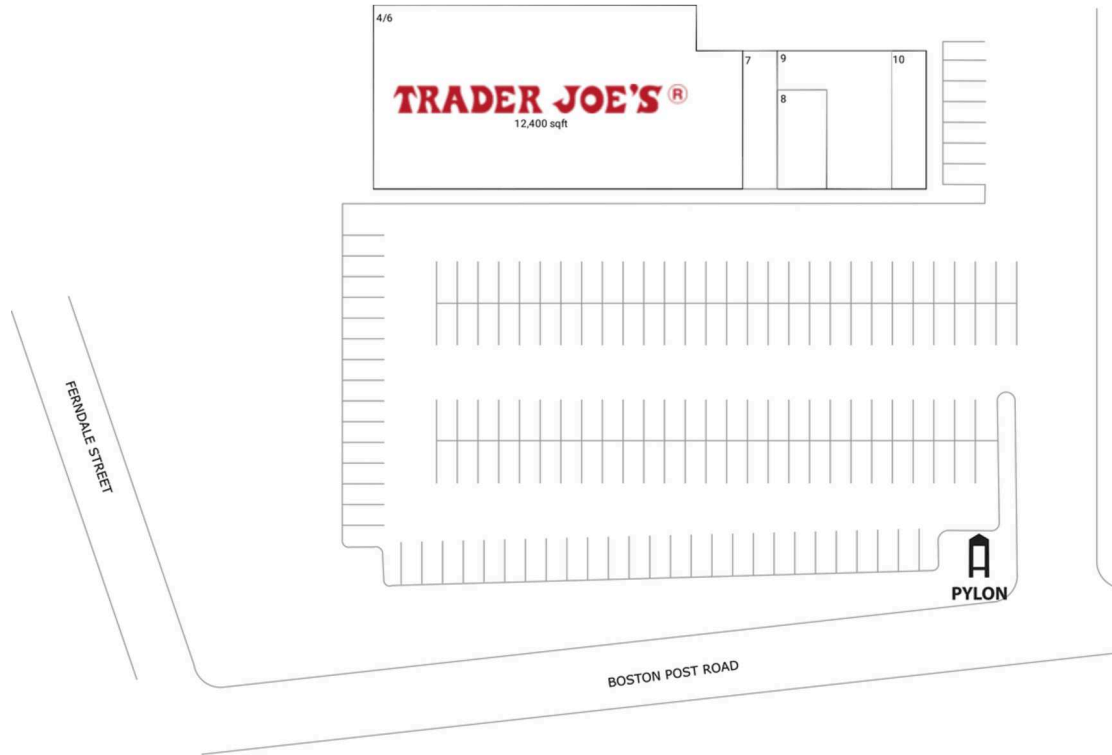

New York-Newark-Jersey City, NY-NJ-PA

40.9383, -73.7462

1262 Boston Post Road | Larchmont, NY 10538

Current Retailers

4/6	Trader Joe's	12,400 SF
7	Everything Hair Limited	900 SF
8	2nd Floor Nail And Spa	862 SF
9	Village Bagels	1,966 SF
10	Espresso Cafeto	872 SF