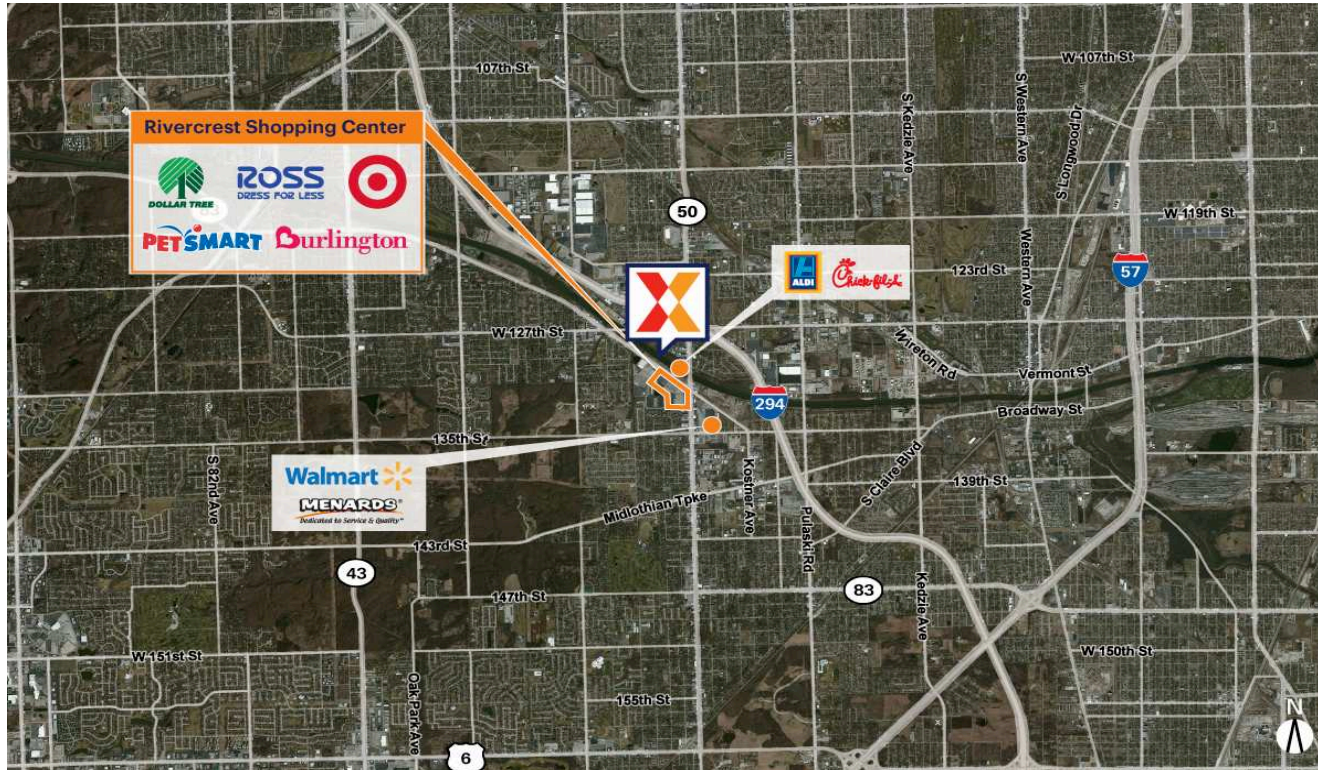

Rivercrest Shopping Center

Chicago-Naperville-Elgin, IL-IN

41.6532, -87.7413
13200 Cicero Avenue | Crestwood, IL 60445-1426

Center Size: 541,651 SF

Demographics	1 Mile	3 Mile	5 Mile
	8,797	84,584	289,325
	3,816	33,395	111,712
	\$68,664	\$79,742	\$84,290

Dominant regional center anchored by top national brands including Burlington, Ross Dress for Less & PetSmart, drawing an estimated 20,300 visits/day and 7.4M+ visits/year (based on CreditIntell)

Retail space located at highly trafficked intersection with 41,400+ vehicles daily on Cicero Ave and 15,400+ VPD on Rte 83.

Surrounded by dense population of 289,000+ within a 5-mile radius.

Big box spaces including the former Best Buy (55,000 SF)

Rivercrest Shopping Center

Chicago-Naperville-Elgin, IL-IN

41.6532, -87.7413
13200 Cicero Avenue | Crestwood, IL 60445-1426