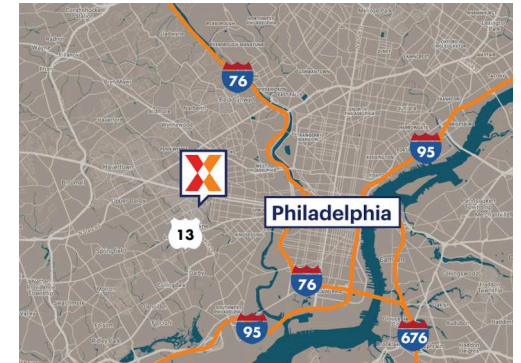

69th Street Plaza

Philadelphia-Camden-Wilmington, PA-NJ-DE-MD

39.953, -75.2565

501 South 69th Street | Upper Darby, PA 19082

Center Size: 41,711 SF

Demographics	1 Mile	3 Mile	5 Mile
	54,923	382,662	766,362
	20,233	146,225	312,245
	\$53,350	\$60,889	\$83,408

Convenient accessibility from 69th Street Terminal public transportation

Surrounded by a dense population of 382,000+ within a 3-mile radius

Close proximity to Delaware County Memorial Hospital with 6,800+ employees

69th Street Plaza

Philadelphia-Camden-Wilmington, PA-NJ-DE-MD

39.953, -75.2565

501 South 69th Street | Upper Darby, PA 19082

Current Retailers

N.A.P.	The Fresh Grocer	0 SF
N.A.P.1	Popeyes	0 SF
1	EZ Bargains	26,061 SF
2	Rent-A-Center	6,200 SF
3	Carib Grill Caribbean Restaurant	1,300 SF
4	MetroPCS	1,650 SF
5	Supreme Dollar City	6,500 SF