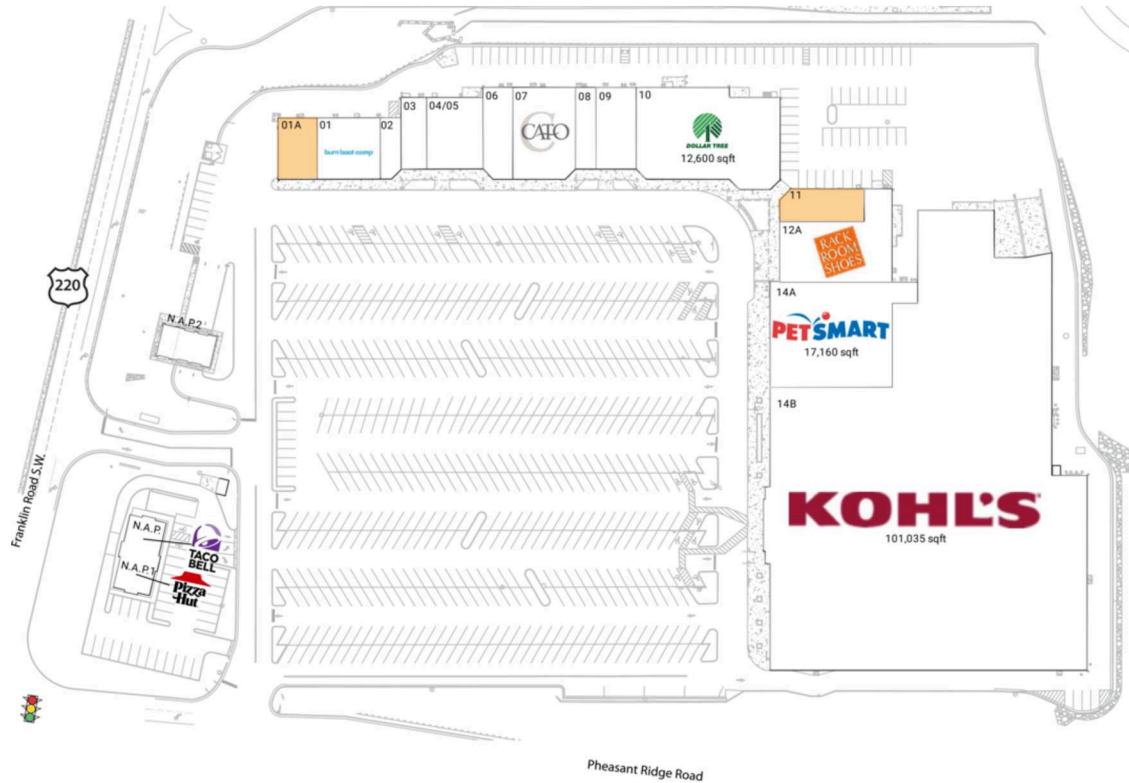

Hunting Hills

Roanoke, VA

37.224, -79.9665

4210 Franklin Road, Southwest | Roanoke, VA 24014

Center Size: 166,207 SF

Demographics	1 Mile	3 Mile	5 Mile
	3,588	44,804	105,262
	1,852	21,176	46,356
	\$96,400	\$87,464	\$76,370

Anchored by the only Kohl's in Roanoke along with a strong lineup of national retailers including PetSmart, Dollar Tree, Cato & Sally Beauty Supply

High visibility on Franklin Rd/Hwy 220 from 33,000+ vehicles daily with direct access to I-581

Close proximity to Tanglewood Mall anchored by Belk, JCPenney, T.J. Maxx & Staples

Hunting Hills

Roanoke, VA

37.224, -79.9665

4210 Franklin Road, Southwest | Roanoke, VA 24014

Available Space

01A	2,315 SF
11	2,550 SF

Current Retailers

N.A.P.	Taco Bell	0 SF
N.A.P.1	Pizza Hut	0 SF
N.A.P.2	Valvoline Oil Change	0 SF
01	Burn Boot Camp	3,685 SF
02	Sport Clips	1,126 SF
03	Frank's Pizza & Subs	1,750 SF
04/05	El Rio Mexican Grill	3,859 SF
06	Star Nails & Tanning	2,700 SF
07	Cato	5,400 SF
08	Sally Beauty	1,600 SF
09	Sun Tan City	3,137 SF
10	Dollar Tree	12,600 SF
12A	Rack Room Shoes	7,290 SF
14A	PetSmart	17,160 SF
14B	Kohl's	101,035 SF