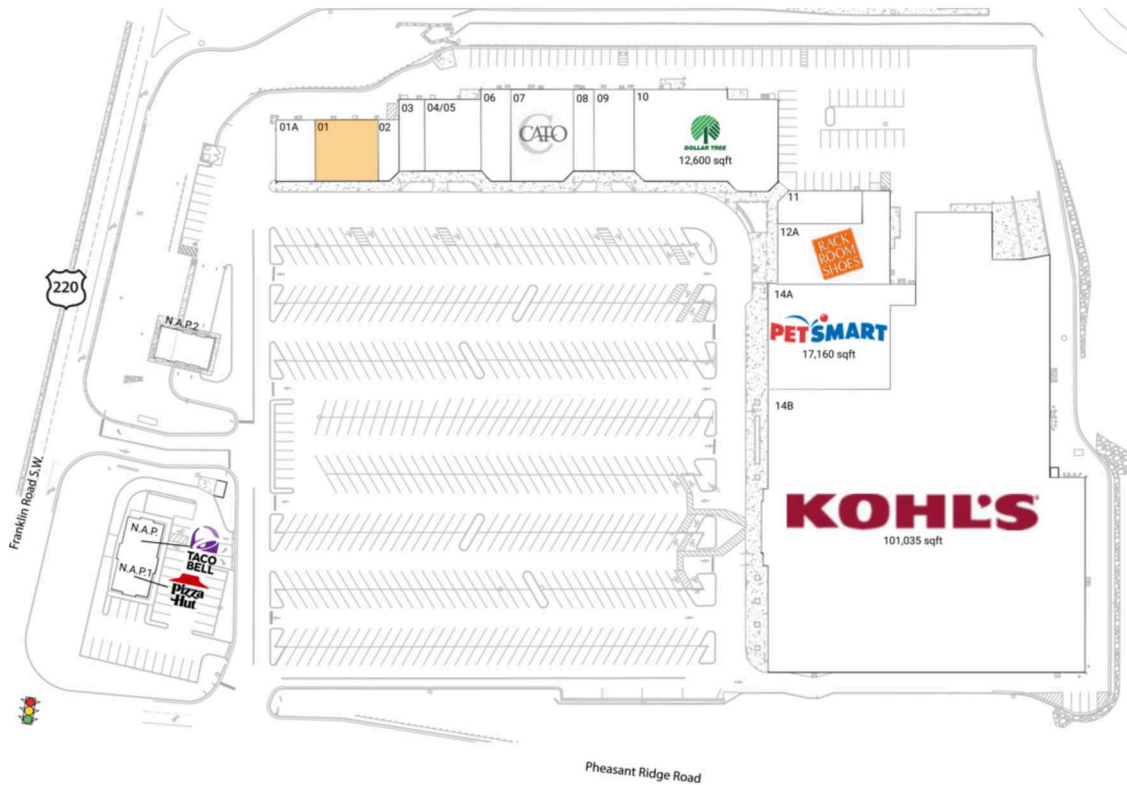

# Hunting Hills

Roanoke, VA

37.224, -79.9665

4210 Franklin Road, Southwest | Roanoke, VA 24014

Center Size: 166,207 SF

Demographics	1 Mile	3 Mile	5 Mile
	4,031	45,631	104,785
	1,916	21,246	46,581
	\$113,191	\$90,325	\$79,731

Strong lineup of national retailers including PetSmart, Dollar Tree, & Sally Beauty Supply

High visibility on Franklin Rd/Hwy 220 from 33,000+ vehicles daily with direct access to I-581

Close proximity to Tanglewood Mall anchored by Belk, JCPenney, T.J. Maxx & Staples

## Available Space

01 3,685 SF

## Current Retailers

N.A.P.	Taco Bell	0 SF
N.A.P.1	Pizza Hut	0 SF
N.A.P.2	Valvoline Oil Change	0 SF
01A	Ivy Rehab	2,315 SF
02	Sport Clips	1,126 SF
03	Frank's Pizza & Subs	1,750 SF
04/05	El Rio Mexican Grill	3,859 SF
06	Star Nails & Tanning	2,700 SF
07	Dollar Tree	5,400 SF
08	Sally Beauty	1,600 SF
09	Sun Tan City	3,137 SF
10	Dollar Tree	12,600 SF
11	Ivy Rehab	2,550 SF
12A	Rack Room Shoes	7,290 SF
14A	PetSmart	17,160 SF
14B	Kohl's	101,035 SF