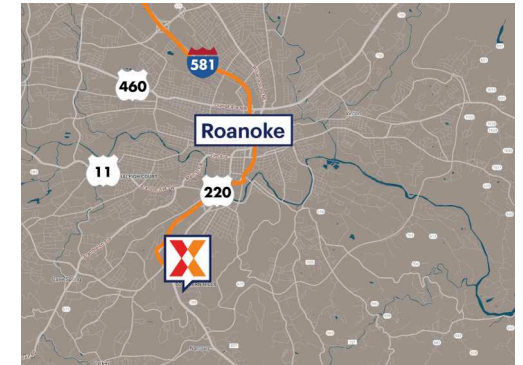

Hunting Hills

Roanoke, VA

37.224, -79.9665

4210 Franklin Road, Southwest | Roanoke, VA 24014

Center Size: 166,207 SF

Demographics	1 Mile	3 Mile	5 Mile
	3,588	44,804	105,262
	1,852	21,176	46,356
	\$96,400	\$87,464	\$76,370

Anchored by the only Kohl's in Roanoke along with a strong lineup of national retailers including PetSmart, Dollar Tree, Cato & Sally Beauty Supply

High visibility on Franklin Rd/Hwy 220 from 33,000+ vehicles daily with direct access to I-581

Close proximity to Tanglewood Mall anchored by Belk, JCPenney, T.J. Maxx & Staples

Hunting Hills

Roanoke, VA

37.224, -79.9665

4210 Franklin Road, Southwest | Roanoke, VA 24014

Available Space

01A	2,315 SF
11	2,550 SF