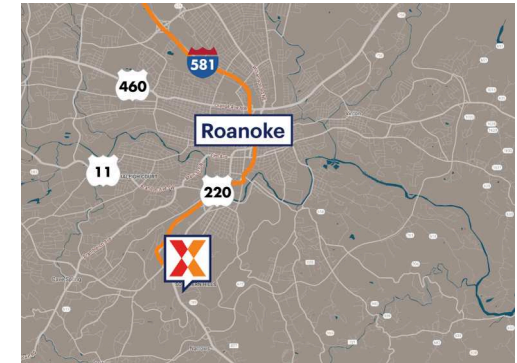

# Hunting Hills

Roanoke, VA

37.224, -79.9665

4210 Franklin Road, Southwest | Roanoke, VA 24014

Center Size: 166,207 SF

Demographics	1 Mile	3 Mile	5 Mile
	4,031	45,631	104,785
	1,916	21,246	46,581
	\$113,191	\$90,325	\$79,731

Strong lineup of national retailers including PetSmart, Dollar Tree, & Sally Beauty Supply

High visibility on Franklin Rd/Hwy 220 from 33,000+ vehicles daily with direct access to I-581

Close proximity to Tanglewood Mall anchored by Belk, JCPenney, T.J. Maxx & Staples

# Hunting Hills

Roanoke, VA

37.224, -79.9665

4210 Franklin Road, Southwest | Roanoke, VA 24014

## Current Retailers

N.A.P.	Taco Bell	0 SF
N.A.P.1	Pizza Hut	0 SF
N.A.P.2	Valvoline Oil Change	0 SF
01A	Ivy Rehab	2,315 SF
02	Sport Clips	1,126 SF
03	Frank's Pizza & Subs	1,750 SF
04/05	El Rio Mexican Grill	3,859 SF
06	Star Nails & Tanning	2,700 SF
07	Dollar Tree	5,400 SF
08	Sally Beauty	1,600 SF
09	Sun Tan City	3,137 SF
10	Dollar Tree	12,600 SF
11	Ivy Rehab	2,550 SF
12A	Rack Room Shoes	7,290 SF
14A	PetSmart	17,160 SF
14B	Kohl's	101,035 SF