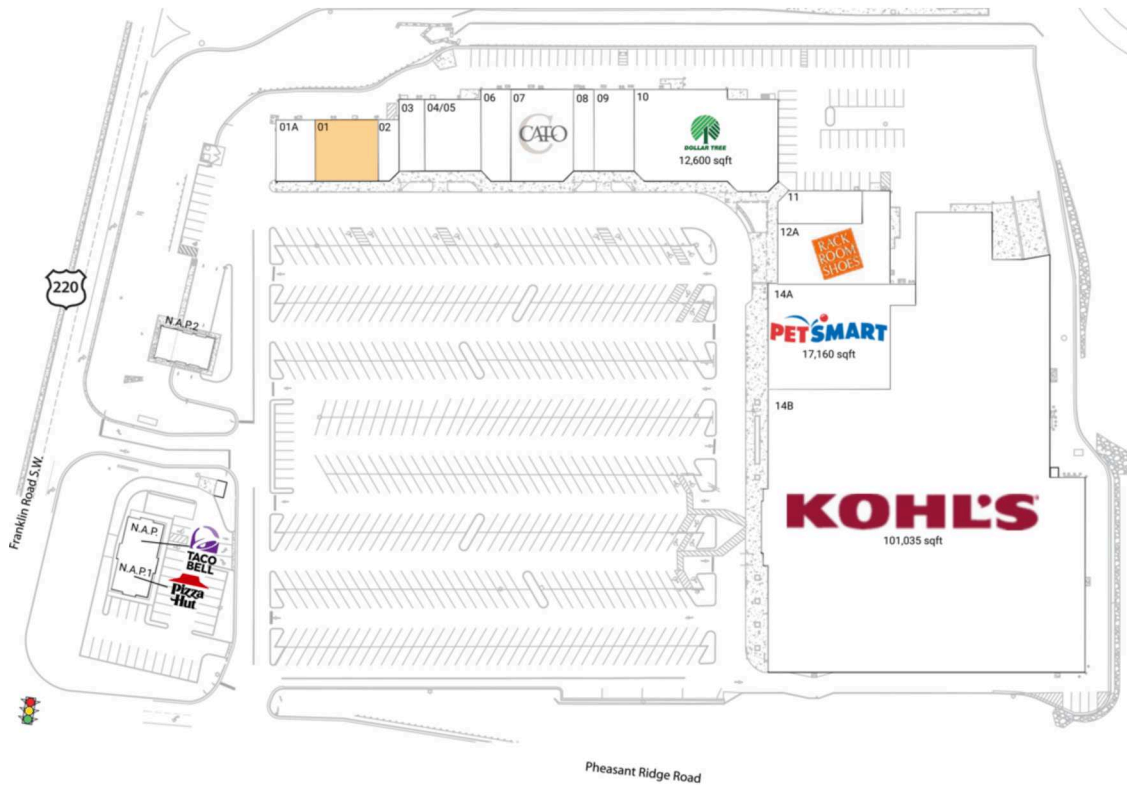

# Hunting Hills

Roanoke, VA

37.224, -79.9665

4210 Franklin Road, Southwest | Roanoke, VA 24014

Center Size: 166,207 SF

Demographics	1 Mile	3 Mile	5 Mile
	4,031	45,631	104,785
	1,916	21,246	46,581
	\$113,191	\$90,325	\$79,731

Strong lineup of national retailers including PetSmart, Dollar Tree, & Sally Beauty Supply

High visibility on Franklin Rd/Hwy 220 from 33,000+ vehicles daily with direct access to I-581

Close proximity to Tanglewood Mall anchored by Belk, JCPenney, T.J. Maxx & Staples

## Available Space

01 3,685 SF

## Current Retailers

N.A.P.	Taco Bell	0 SF
N.A.P.1	Pizza Hut	0 SF
N.A.P.2	Valvoline Oil Change	0 SF
01A	Ivy Rehab	2,315 SF
02	Sport Clips	1,126 SF
03	Frank's Pizza & Subs	1,750 SF
04/05	El Rio Mexican Grill	3,859 SF
06	Star Nails & Tanning	2,700 SF
07	Cato	5,400 SF
08	Sally Beauty	1,600 SF
09	Sun Tan City	3,137 SF
10	Dollar Tree	12,600 SF
11	IvyRehab for Kids	2,550 SF
12A	Rack Room Shoes	7,290 SF
14A	PetSmart	17,160 SF
14B	Kohl's	101,035 SF