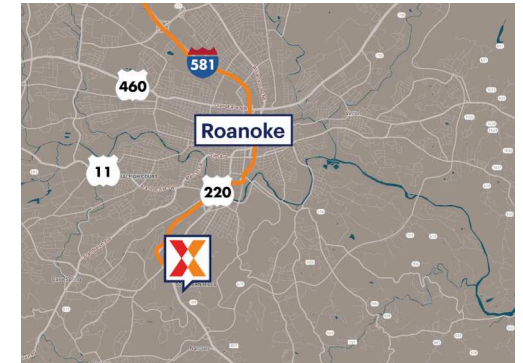

# Hunting Hills

Roanoke, VA

37.224, -79.9665

4210 Franklin Road, Southwest | Roanoke, VA 24014

Center Size: 166,207 SF

Demographics	1 Mile	3 Mile	5 Mile
	4,031	45,631	104,785
	1,916	21,246	46,581
	\$113,191	\$90,325	\$79,731

Strong lineup of national retailers including PetSmart, Dollar Tree, & Sally Beauty Supply

High visibility on Franklin Rd/Hwy 220 from 33,000+ vehicles daily with direct access to I-581

Close proximity to Tanglewood Mall anchored by Belk, JCPenney, T.J. Maxx & Staples

# Hunting Hills

Roanoke, VA

37.224, -79.9665

4210 Franklin Road, Southwest | Roanoke, VA 24014

## Current Retailers

N.A.P.	Taco Bell	0 SF
N.A.P.1	Pizza Hut	0 SF
N.A.P.2	Valvoline Oil Change	0 SF
01A	Ivy Rehab	2,315 SF
02	Sport Clips	1,126 SF
03	Frank's Pizza & Subs	1,750 SF
04/05	El Rio Mexican Grill	3,859 SF
06	Star Nails & Tanning	2,700 SF
07	Cato	5,400 SF
08	Sally Beauty	1,600 SF
09	Sun Tan City	3,137 SF
10	Dollar Tree	12,600 SF
11	IvyRehab for Kids	2,550 SF
12A	Rack Room Shoes	7,290 SF
14A	PetSmart	17,160 SF
14B	Kohl's	101,035 SF