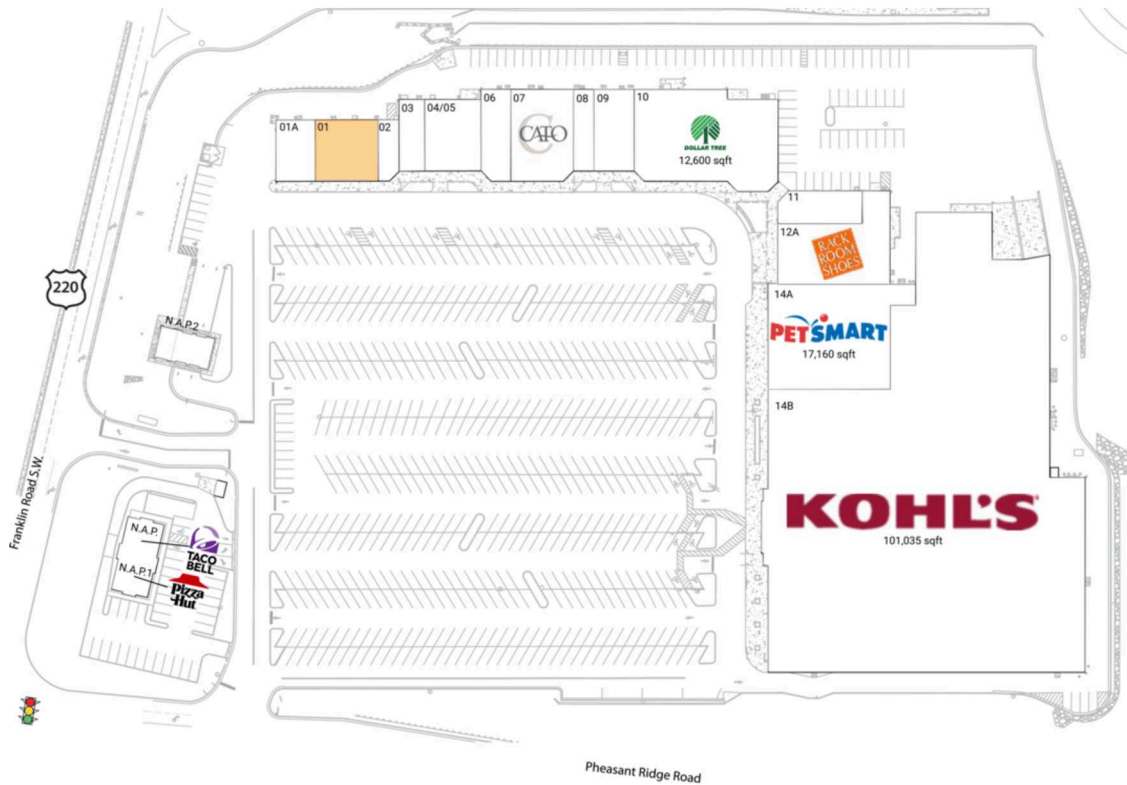

Hunting Hills

Roanoke, VA

37.224, -79.9665

4210 Franklin Road, Southwest | Roanoke, VA 24014

Center Size: 166,207 SF

Demographics	1 Mile	3 Mile	5 Mile
	4,031	45,631	104,785
	1,916	21,246	46,581
	\$113,191	\$90,325	\$79,731

Strong lineup of national retailers including PetSmart, Dollar Tree, & Sally Beauty Supply

High visibility on Franklin Rd/Hwy 220 from 33,000+ vehicles daily with direct access to I-581

Close proximity to Tanglewood Mall anchored by Belk, JCPenney, T.J. Maxx & Staples

Hunting Hills

Roanoke, VA

37.224, -79.9665

4210 Franklin Road, Southwest | Roanoke, VA 24014

Available Space

01 3,685 SF

Current Retailers

N.A.P.	Taco Bell	0 SF
N.A.P.1	Pizza Hut	0 SF
N.A.P.2	Valvoline Oil Change	0 SF
01A	Ivy Rehab	2,315 SF
02	Sport Clips	1,126 SF
03	Frank's Pizza & Subs	1,750 SF
04/05	El Rio Mexican Grill	3,859 SF
06	Star Nails & Tanning	2,700 SF
07	Cato	5,400 SF
08	Sally Beauty	1,600 SF
09	Sun Tan City	3,137 SF
10	Dollar Tree	12,600 SF
11	IvyRehab for Kids	2,550 SF
12A	Rack Room Shoes	7,290 SF
14A	PetSmart	17,160 SF
14B	Kohl's	101,035 SF