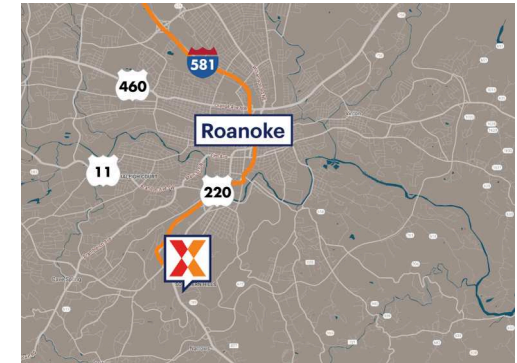

Hunting Hills

Roanoke, VA

37.224, -79.9665

4210 Franklin Road, Southwest | Roanoke, VA 24014

Center Size: 166,207 SF

Demographics	1 Mile	3 Mile	5 Mile
	4,031	45,631	104,785
	1,916	21,246	46,581
	\$113,191	\$90,325	\$79,731

Strong lineup of national retailers including PetSmart, Dollar Tree, & Sally Beauty Supply

High visibility on Franklin Rd/Hwy 220 from 33,000+ vehicles daily with direct access to I-581

Close proximity to Tanglewood Mall anchored by Belk, JCPenney, T.J. Maxx & Staples

Hunting Hills

Roanoke, VA

37.224, -79.9665

4210 Franklin Road, Southwest | Roanoke, VA 24014

Available Space

01 3,685 SF

Current Retailers

N.A.P.	Taco Bell	0 SF
N.A.P.1	Pizza Hut	0 SF
N.A.P.2	Valvoline Oil Change	0 SF
01A	Ivy Rehab	2,315 SF
02	Sport Clips	1,126 SF
03	Frank's Pizza & Subs	1,750 SF
04/05	El Rio Mexican Grill	3,859 SF
06	Star Nails & Tanning	2,700 SF
07	Cato	5,400 SF
08	Sally Beauty	1,600 SF
09	Sun Tan City	3,137 SF
10	Dollar Tree	12,600 SF
11	IvyRehab for Kids	2,550 SF
12A	Rack Room Shoes	7,290 SF
14A	PetSmart	17,160 SF
14B	Kohl's	101,035 SF