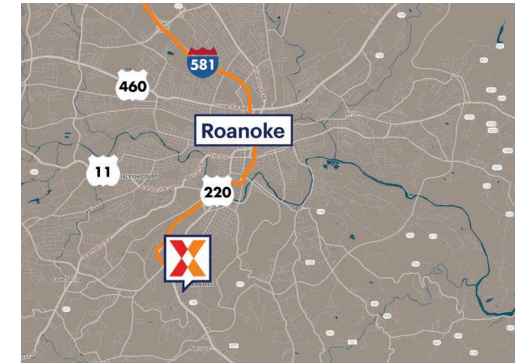

Hunting Hills

Roanoke, VA

37.224, -79.9665

4210 Franklin Road, Southwest | Roanoke, VA 24014

Center Size: 166,207 SF

Demographics	1 Mile	3 Mile	5 Mile
	4,031	45,631	104,785
	1,916	21,246	46,581
	\$113,191	\$90,325	\$79,731

Strong lineup of national retailers including PetSmart, Dollar Tree, & Sally Beauty Supply

High visibility on Franklin Rd/Hwy 220 from 33,000+ vehicles daily with direct access to I-581

Close proximity to Tanglewood Mall anchored by Belk, JCPenney, T.J. Maxx & Staples

Hunting Hills

Roanoke, VA

37.224, -79.9665

4210 Franklin Road, Southwest | Roanoke, VA 24014

Available Space

01 3,685 SF

Current Retailers

N.A.P.	Taco Bell	0 SF
N.A.P.1	Pizza Hut	0 SF
N.A.P.2	Valvoline Oil Change	0 SF
01A	Ivy Rehab	2,315 SF
02	Sport Clips	1,126 SF
03	Frank's Pizza & Subs	1,750 SF
04/05	El Rio Mexican Grill	3,859 SF
06	Star Nails & Tanning	2,700 SF
07	Cato	5,400 SF
08	Sally Beauty	1,600 SF
09	Sun Tan City	3,137 SF
10	Dollar Tree	12,600 SF
11	IvyRehab for Kids	2,550 SF
12A	Rack Room Shoes	7,290 SF
14A	PetSmart	17,160 SF
14B	Kohl's	101,035 SF