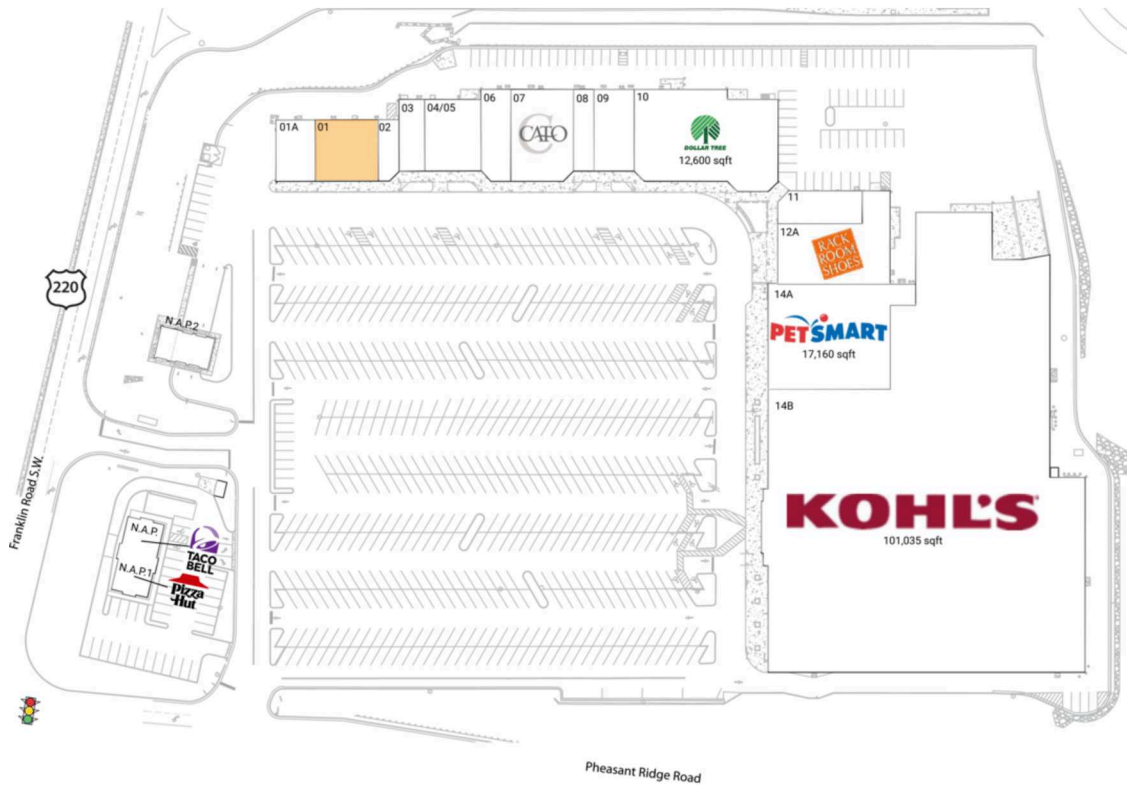

Hunting Hills

Roanoke, VA

37.224, -79.9665

4210 Franklin Road, Southwest | Roanoke, VA 24014

Center Size: 166,207 SF

Demographics	1 Mile	3 Mile	5 Mile
	4,031	45,631	104,785
	1,916	21,246	46,581
	\$113,191	\$90,325	\$79,731

Strong lineup of national retailers including PetSmart, Dollar Tree, & Sally Beauty Supply

High visibility on Franklin Rd/Hwy 220 from 33,000+ vehicles daily with direct access to I-581

Close proximity to Tanglewood Mall anchored by Belk, JCPenney, T.J. Maxx & Staples

Hunting Hills

Roanoke, VA

37.224, -79.9665

4210 Franklin Road, Southwest | Roanoke, VA 24014

Available Space

01 3,685 SF

Current Retailers

N.A.P.	Taco Bell	0 SF
N.A.P.1	Pizza Hut	0 SF
N.A.P.2	Valvoline Oil Change	0 SF
01A	Ivy Rehab	2,315 SF
02	Sport Clips	1,126 SF
03	Frank's Pizza & Subs	1,750 SF
04/05	El Rio Mexican Grill	3,859 SF
06	Star Nails & Tanning	2,700 SF
07	Cato	5,400 SF
08	Sally Beauty	1,600 SF
09	Sun Tan City	3,137 SF
10	Dollar Tree	12,600 SF
11	IvyRehab for Kids	2,550 SF
12A	Rack Room Shoes	7,290 SF
14A	PetSmart	17,160 SF
14B	Kohl's	101,035 SF