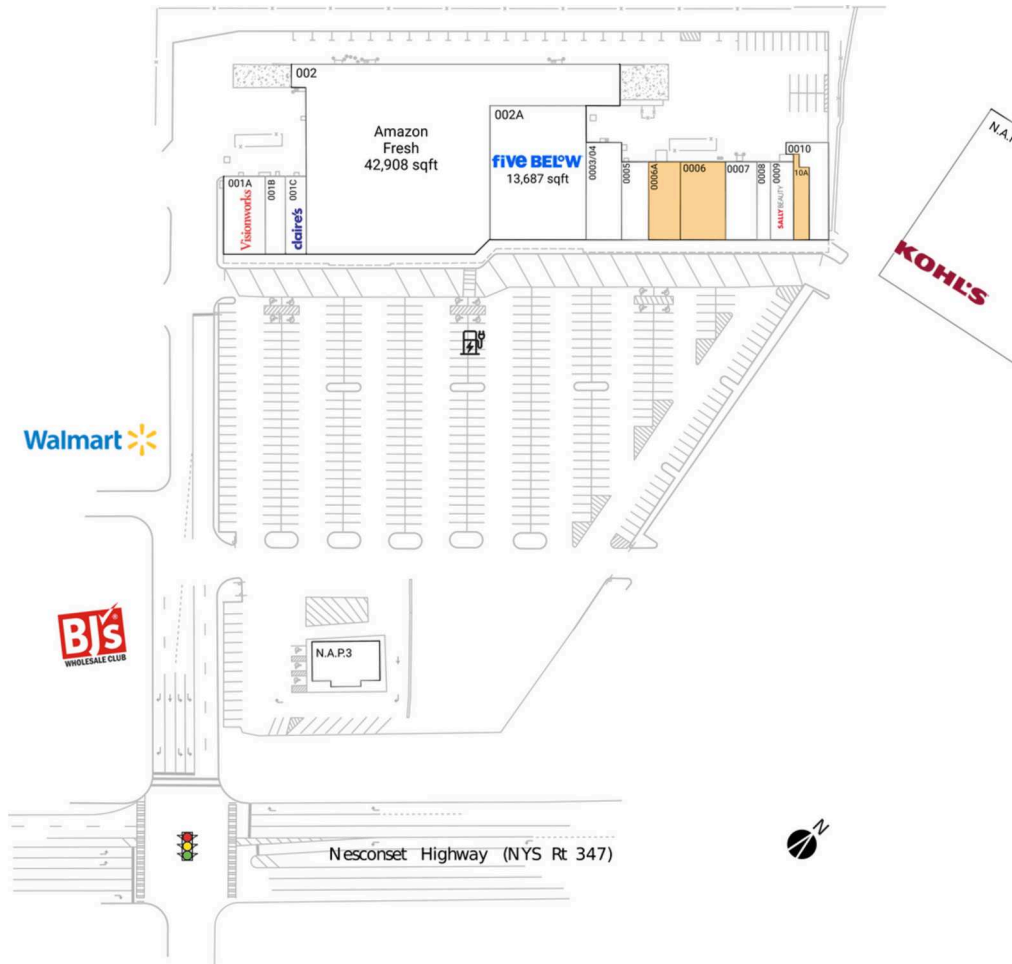

Suffolk Plaza

New York-Newark-Jersey City, NY-NJ

40.9061, -73.0726

4042-4088 Nesconset Highway | East Setauket, NY 11733-3306

Center Size: 84,316 SF

Demographics	1 Mile	3 Mile	5 Mile
	10,347	92,995	207,500
	3,950	28,596	69,126
	\$118,348	\$133,056	\$136,545

Strong lineup of national and regional retailers including Visionworks & Sally Beauty Supply

New Grocer Coming Soon

High visibility on Nesconset Hwy from 49,000+ vehicles daily

Surrounded by an affluent population of 141,000+ with an average household income of \$136,000+ within a 10 minute drive time

Benefits from a strong daytime population of 132,000+ within 3 miles due to close proximity to Stony Brook University with 26,000+ students & Stony Brook University Hospital

Suffolk Plaza

New York-Newark-Jersey City, NY-NJ

40.9061, -73.0726

4042-4088 Nesconset Highway | East Setauket, NY 11733-3306

Available Space

0006	3,760 SF
0006A	2,640 SF
10A	1,250 SF

Current Retailers

N.A.P.	Kohl's	0 SF
N.A.P.1	Walmart	0 SF
N.A.P.2	BJ's Wholesale Club	0 SF
N.A.P.3	NAP	0 SF
001A	Visionworks	3,301 SF
001B	Wild Birds Unlimited	1,660 SF
001C	Claire's	1,720 SF
002	Amazon Fresh	42,908 SF
002A	Five Below	13,687 SF
0003/04	Bottle Blowout Wine & Liquor	3,600 SF
0005	Blue Diamond Nail Spa	1,900 SF
0007	Setauket Pasteria	2,600 SF
0008	How How Kitchen	1,120 SF
0009	Sally Beauty Supply	1,920 SF
0010	Right Coast Taqueria	2,250 SF