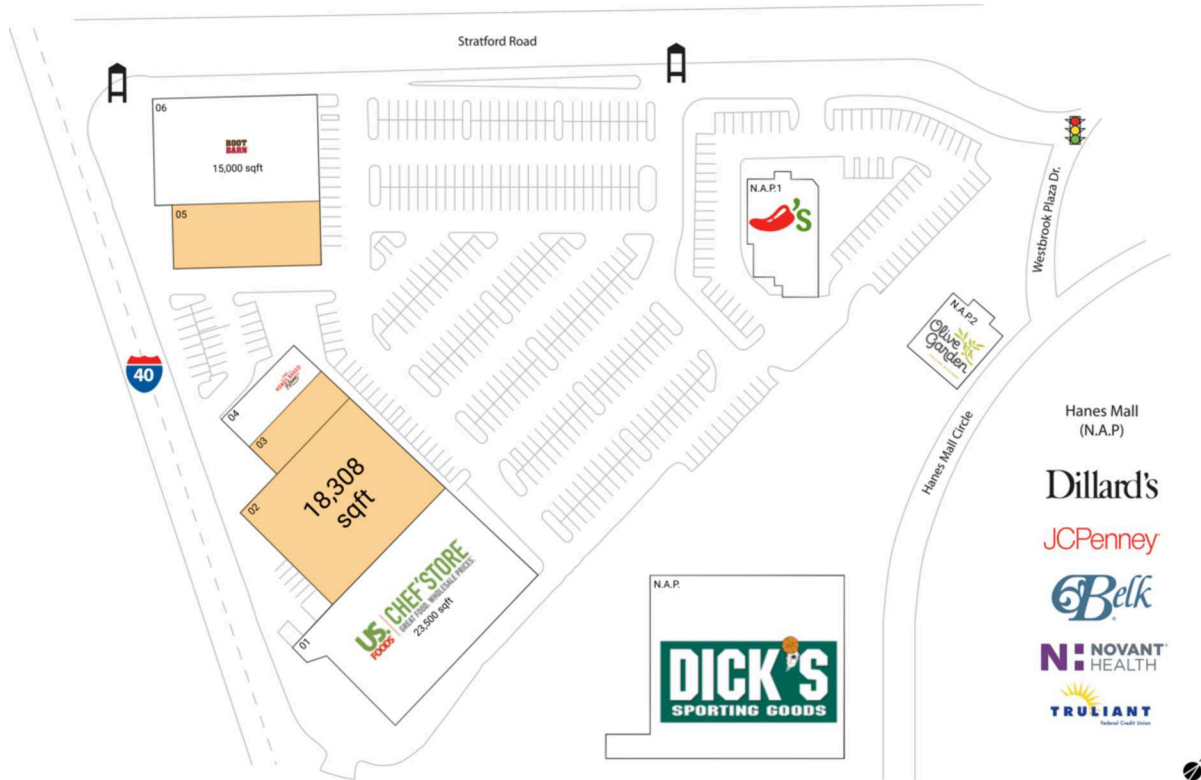

Located in the heart of Winston-Salem's retail corridor

Adjacent to Hanes Mall, the largest and only enclosed shopping center in Winston-Salem.

Surrounded by a population of 157,000+ with an average household income of \$83,000+ within a 5-mile radius

High visibility from 31,000+ vehicles daily

Close proximity to Forsyth Medical Center and Baptist Hospital

Stratford Commons

Winston-Salem, NC

36.0669, -80.3055

150 Stratford Commons CT | Winston-Salem, NC 27103

Available Space

02	18,308 SF
03	3,750 SF
05	8,000 SF

Current Retailers

N.A.P.	Dick's Sporting Goods	0 SF
N.A.P.1	Chili's Grill & Bar	0 SF
N.A.P.2	Olive Garden	0 SF
01	Chef'Store	23,500 SF
04	Honey Baked Ham	3,750 SF
06	Boot Barn	15,000 SF