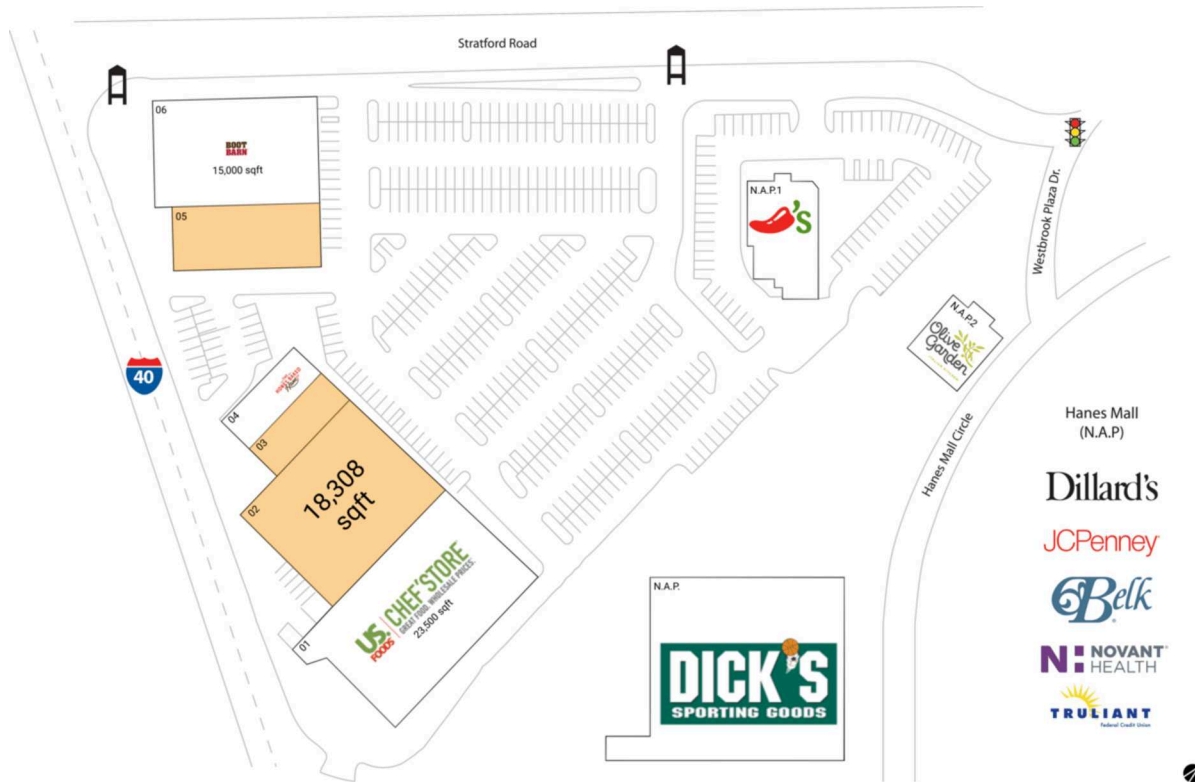

Anchored by US Foods CHEF'STORE & Boot Barn

Located in the heart of Winston-Salem's retail corridor adjacent to Hanes Mall, the only enclosed mall in Winston-Salem

Strong daytime population of 114K+ within a 3-mile radius

High visibility from 98K+ vehicles daily on I-40 and 35K+ vehicles/day on Stratford Rd/US 158 (Kalibrate 2019, 2020)

Proximity to Novant Health Forsyth Medical Center with 945 beds and North Carolina Baptist Hospital with 885 beds (Dept of Homeland Security 2024)

## Available Space

02	18,308 SF
03	3,750 SF
05	8,000 SF

## Current Retailers

N.A.P.	Dick's Sporting Goods	0 SF
N.A.P.1	Chili's Grill & Bar	0 SF
N.A.P.2	Olive Garden	0 SF
01	Chef'Store	23,500 SF
04	Honey Baked Ham	3,750 SF
06	Boot Barn	15,000 SF

5192