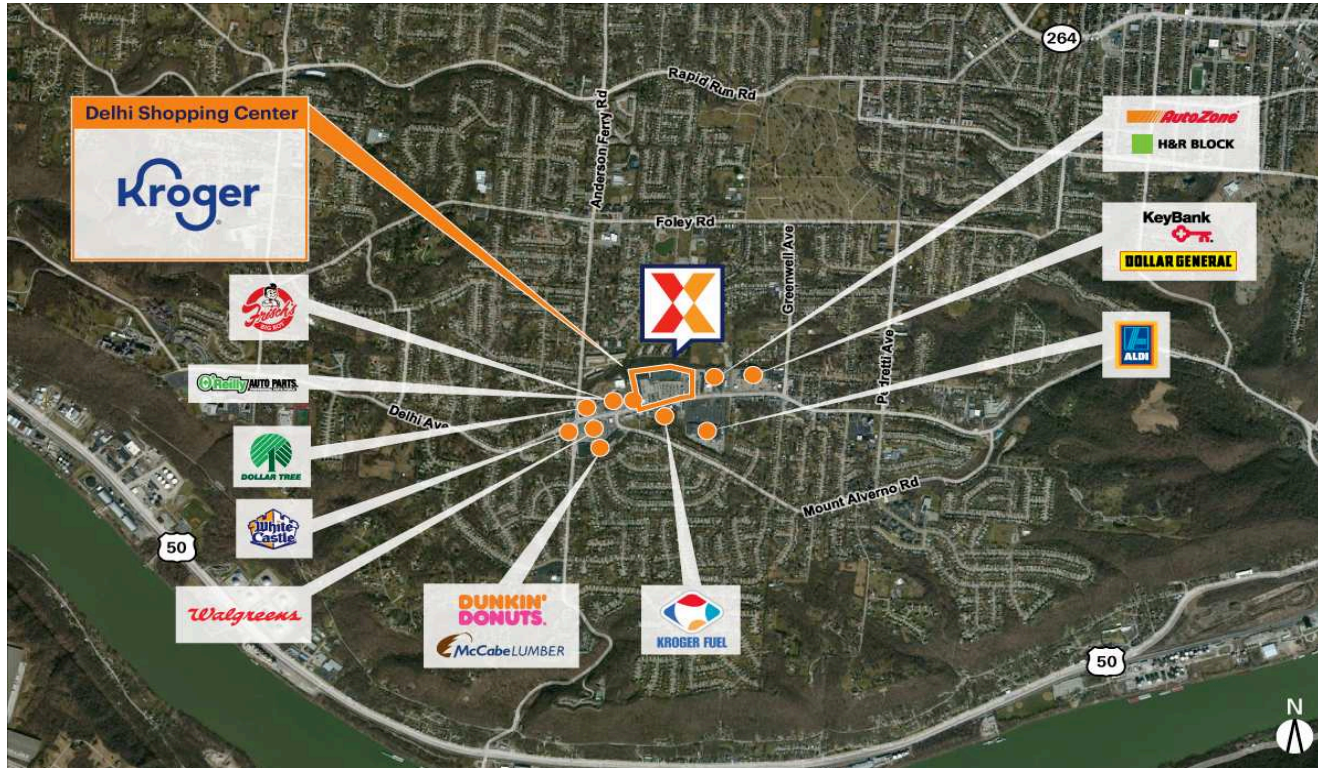

Delhi Shopping Center

Cincinnati, OH-KY-IN

39.0955, -84.6124

5040-5148 Delhi Pike | Cincinnati, OH 45238

Center Size: 163,634 SF

Demographics	1 Mile	3 Mile	5 Mile
	13,986	82,283	193,975
	5,438	32,392	79,708
	\$78,338	\$73,075	\$72,674

Heavily trafficked center with newly expanded Kroger, the center draws an estimated 9,200+ visits/day and over 3.3M annual visits (based on CreditTelli)

Diverse lineup of national and regional retailers including Great Clips, & The Salvation Army

Premier shopping center centrally located in the heart of Delhi on Delhi Pike, which serves as the main retail corridor

Surrounded by a dense population of 82,000+ residents within 3 miles

Delhi Shopping Center

Cincinnati, OH-KY-IN

39.0955, -84.6124
5040-5148 Delhi Pike | Cincinnati, OH 45238

Available Space

19	1,100 SF
24	1,980 SF

Current Retailers

FS1	Allstate	2,500 SF
FS2	Take 5 Oil Change	3,400 SF
FS3	Huntington National Bank	3,400 SF
N.A.P.	Burger King	0 SF
N.A.P.1	Wendy's	0 SF
N.A.P.2	Taco Bell	0 SF
01	Athletico Physical Therapy	2,200 SF
02	Lefty's Tobacco Plus	1,500 SF
2A	Great Clips	1,200 SF
03	Wingstop	1,200 SF
04	Los Patrones	3,600 SF
05	Total Tan	4,800 SF
07	Vivi Nails	1,200 SF
08	Win Wok	2,400 SF
09	Cricket	1,020 SF
10	The Salvation Army	18,568 SF
10A	Pet Supplies Plus	10,079 SF
10AB	Landlord Room	1,292 SF
14A	Kroger	96,473 SF
18	Renal Treatment Centers	6,240 SF
20/22	LaLa Lullabies Day Care	2,640 SF
23	Brose Tours	880 SF
25	T-Mobile	2,990 SF