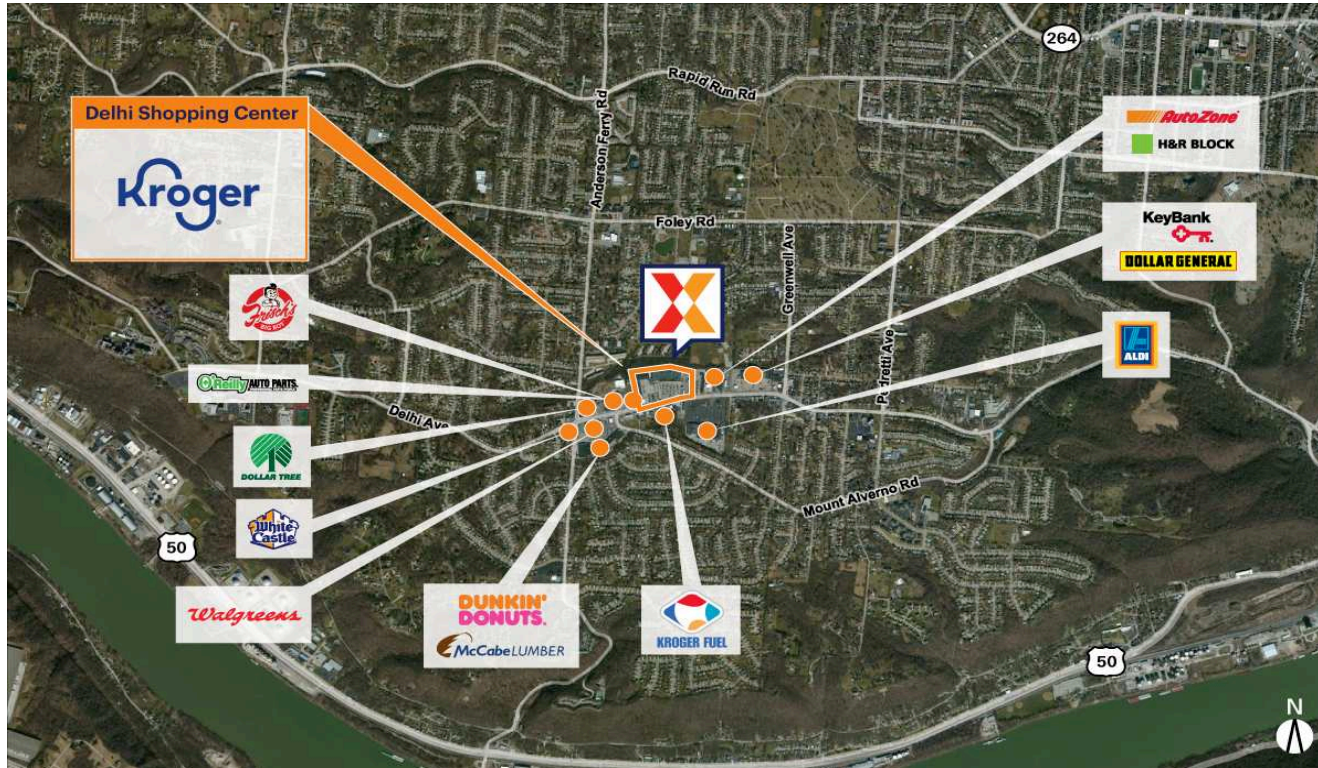

Delhi Shopping Center

Cincinnati, OH-KY-IN

39.0955, -84.6124

5040-5148 Delhi Pike | Cincinnati, OH 45238

Center Size: 163,634 SF

Demographics	1 Mile	3 Mile	5 Mile
	14,977	83,855	196,556
	5,614	32,682	79,678
	\$79,466	\$73,680	\$73,688

Heavily trafficked center with newly expanded Kroger, the center draws an estimated 7,400+ visits/day and over 2.7M annual visits (based on Placer.ai)

Diverse lineup of national and regional retailers including Great Clips, & The Salvation Army

Premier shopping center centrally located in the heart of Delhi on Delhi Pike, which serves as the main retail corridor

Surrounded by a dense population of 83,000+ residents within 3 miles

Delhi Shopping Center

Cincinnati, OH-KY-IN

39.0955, -84.6124
5040-5148 Delhi Pike | Cincinnati, OH 45238

Available Space

03	1,200 SF
04	3,600 SF
19	1,100 SF
24	1,980 SF

Current Retailers

FS1	Allstate	2,500 SF
FS2	Take 5 Oil Change	3,400 SF
FS3	Huntington National Bank	3,400 SF
N.A.P.	Burger King	0 SF
N.A.P.1	Wendy's	0 SF
N.A.P.2	Taco Bell	0 SF
01	Athletico Physical Therapy	2,200 SF
02	Lefty's Tobacco Plus	1,500 SF
2A	Great Clips	1,200 SF
05	Total Tan	4,800 SF
07	Vivi Nails	1,200 SF
08	Win Wok	2,400 SF
09	Cricket	1,020 SF
10	The Salvation Army	18,568 SF
10A	Pet Supplies Plus	10,079 SF
10AB	Landlord Room	1,292 SF
14A	Kroger	96,473 SF
18	Renal Treatment Centers	6,240 SF
20/22	LaLa Lullabies Day Care	2,640 SF
23	Brose Tours	880 SF
25	T-Mobile	2,990 SF