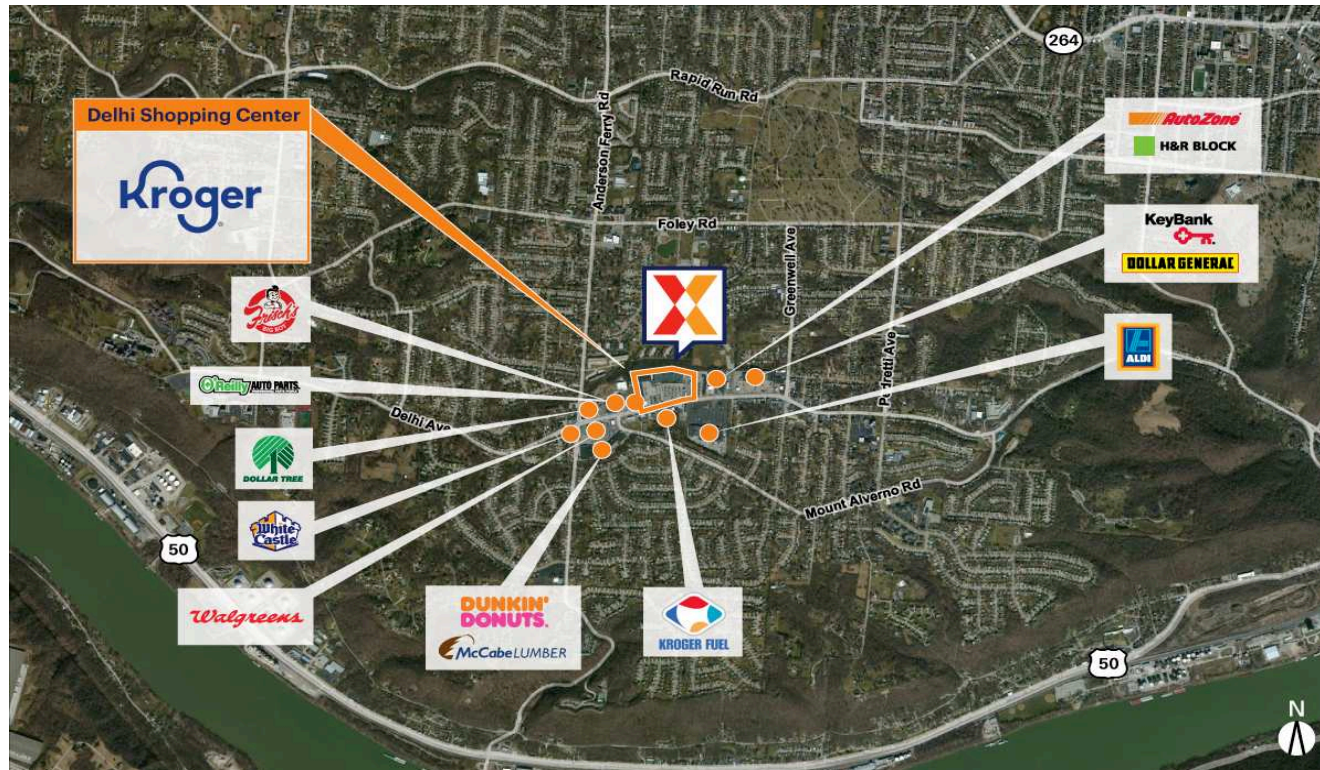

Delhi Shopping Center

Cincinnati, OH-KY-IN

39.0955, -84.6124

5040-5148 Delhi Pike | Cincinnati, OH 45238

Center Size: 167,328 SF

Demographics	1 Mile	3 Mile	5 Mile
	13,986	82,283	193,975
	5,438	32,392	79,708
	\$78,338	\$73,075	\$72,674

Heavily trafficked center with newly expanded Kroger, the center draws an estimated 9,200+ visits/day and over 3.3M annual visits (based on CreditTelli)

Diverse lineup of national and regional retailers including Great Clips, & The Salvation Army

Premier shopping center centrally located in the heart of Delhi on Delhi Pike, which serves as the main retail corridor

Surrounded by a dense population of 82,000+ residents within 3 miles

Delhi Shopping Center

Cincinnati, OH-KY-IN

39.0955, -84.6124
5040-5148 Delhi Pike | Cincinnati, OH 45238

Available Space

19	1,100 SF
23	880 SF

Current Retailers

FS1	Allstate	2,500 SF
FS2	Take 5 Oil Change	3,400 SF
FS3	Huntington National Bank	3,400 SF
N.A.P.	Burger King	0 SF
N.A.P.1	Wendy's	0 SF
N.A.P.2	Taco Bell	0 SF
01	Athletico Physical Therapy	2,200 SF
02	Lefty's Tobacco Plus	1,500 SF
2A	Great Clips	1,200 SF
03	Wingstop	1,200 SF
04	Los Patrones	3,600 SF
05	Total Tan	4,800 SF
07	Vivi Nails	1,200 SF
08	Win Wok	2,400 SF
09	Cricket	1,020 SF
10	The Salvation Army	18,568 SF
10A	Pet Supplies Plus	10,079 SF
10AB	Landlord Room	1,292 SF
14A	Kroger	96,473 SF
18	Renal Treatment Centers	6,240 SF
20/22	LaLa Lullabies Day Care	2,640 SF
24	Braiding & Fading (Kids)	1,980 SF
25	T-Mobile	2,990 SF