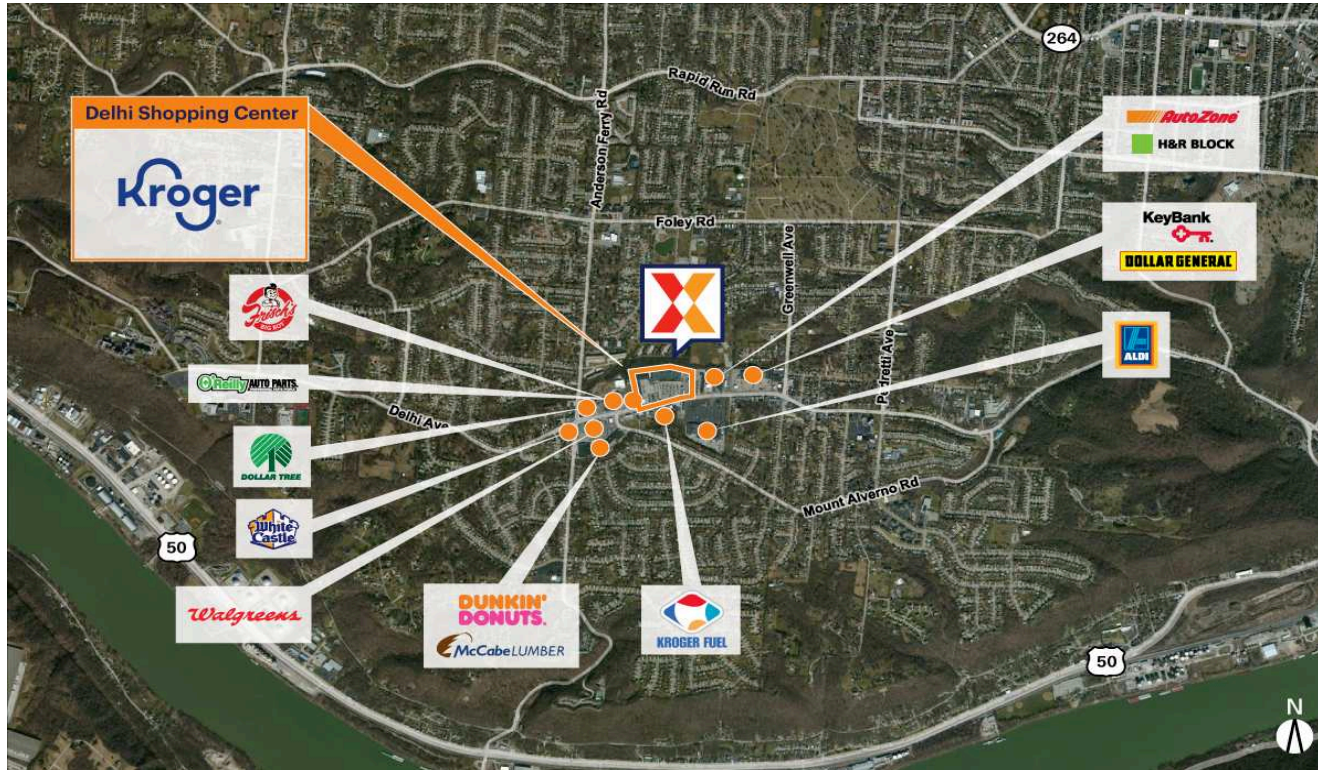

Delhi Shopping Center

Cincinnati, OH-KY-IN

39.0955, -84.6124

5040-5148 Delhi Pike | Cincinnati, OH 45238

Center Size: 167,328 SF

Demographics	1 Mile	3 Mile	5 Mile
	13,986	82,283	193,975
	5,438	32,392	79,708
	\$78,338	\$73,075	\$72,674

Heavily trafficked center draws an estimated 3M annual visits and ranks in the top 10% of most-visited neighborhood centers in the market (Placer.ai 2024)

Diverse lineup of national and local tenants including Kroger, Pet Supplies Plus, and The Salvation Army

Highly visible to 20K+ vehicles daily along Delhi Pike (Kalibrate 2020)

Delhi Shopping Center

Cincinnati, OH-KY-IN

39.0955, -84.6124
5040-5148 Delhi Pike | Cincinnati, OH 45238

Available Space

19	1,100 SF
23	880 SF

Current Retailers

FS1	Allstate	2,500 SF
FS2	Take 5 Oil Change	3,400 SF
FS3	Huntington National Bank	3,400 SF
N.A.P.	Burger King	0 SF
N.A.P.1	Wendy's	0 SF
N.A.P.2	Taco Bell	0 SF
01	Athletico Physical Therapy	2,200 SF
02	Lefty's Tobacco Plus	1,500 SF
2A	Great Clips	1,200 SF
03	Wingstop	1,200 SF
04	Los Patrones	3,600 SF
05	Total Tan	4,800 SF
07	Vivi Nails	1,200 SF
08	Win Wok	2,400 SF
09	Cricket	1,020 SF
10	The Salvation Army	18,568 SF
10A	Pet Supplies Plus	10,079 SF
10AB	Landlord Room	1,292 SF
14A	Kroger	96,473 SF
18	Renal Treatment Centers	6,240 SF
20/22	LaLa Lullabies Day Care	2,640 SF
24	Braiding & Fading (Kids)	1,980 SF
25	T-Mobile	2,990 SF