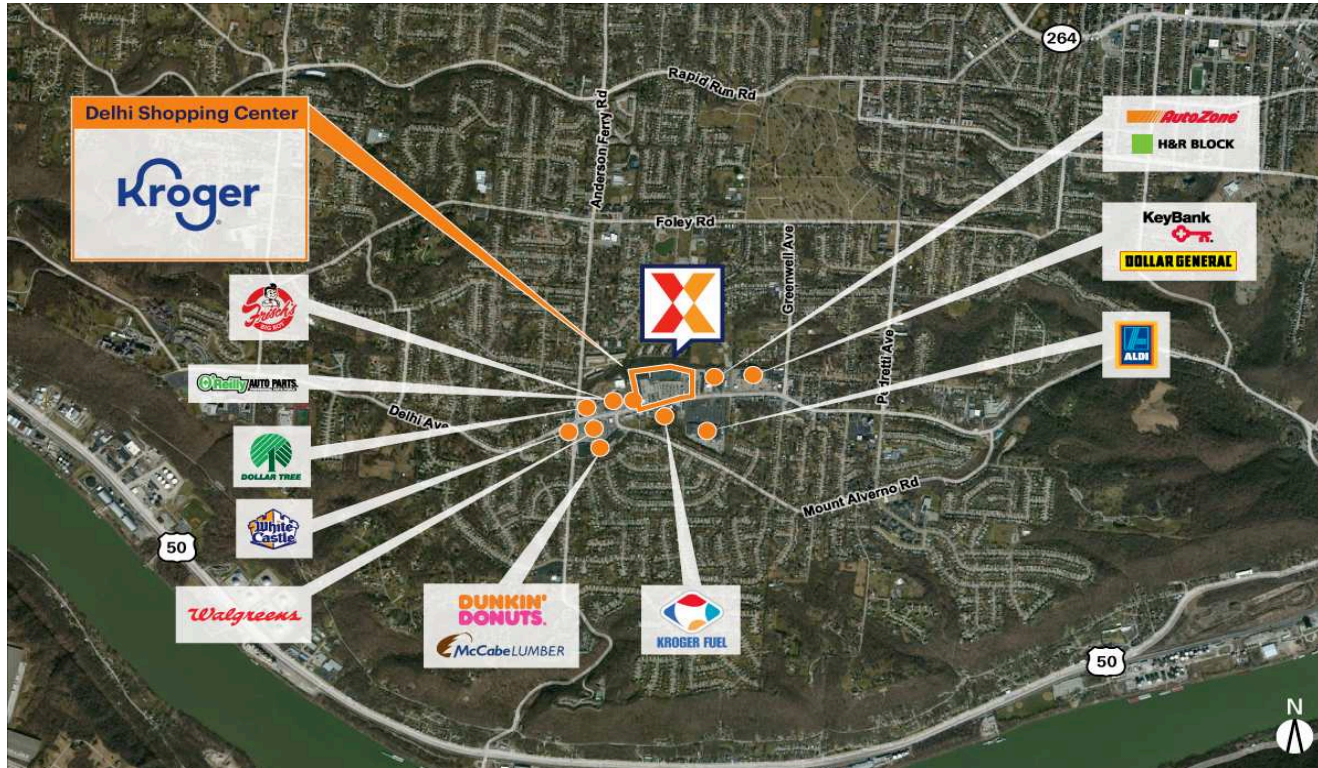

Delhi Shopping Center

Cincinnati, OH-KY-IN

39.0955, -84.6124

5040-5148 Delhi Pike | Cincinnati, OH 45238

Center Size: 167,328 SF

Demographics	1 Mile	3 Mile	5 Mile
	14,019	82,608	194,541
	5,449	32,513	79,941
	\$91,743	\$86,360	\$85,524

Heavily trafficked center draws an estimated 3M annual visits and ranks in the top 10% of most-visited neighborhood centers in the market (Placer.ai 2024)

Diverse lineup of national and local tenants including Kroger, Pet Supplies Plus, and The Salvation Army

Highly visible to 20K+ vehicles daily along Delhi Pike (Kalibrate 2020)

Delhi Shopping Center

Cincinnati, OH-KY-IN

39.0955, -84.6124
5040-5148 Delhi Pike | Cincinnati, OH 45238

Available Space

19	1,100 SF
23	880 SF

Current Retailers

FS1	Allstate	2,500 SF
FS2	Take 5 Oil Change	3,400 SF
FS3	Huntington National Bank	3,400 SF
N.A.P.	Burger King	0 SF
N.A.P.1	Wendy's	0 SF
N.A.P.2	Taco Bell	0 SF
01	Athletico Physical Therapy	2,200 SF
02	Lefty's Tobacco Plus	1,500 SF
2A	Great Clips	1,200 SF
03	Wingstop	1,200 SF
04	Los Patrones	3,600 SF
05	Total Tan	4,800 SF
07	Vivi Nails	1,200 SF
08	Win Wok	2,400 SF
09	Cricket	1,020 SF
10	The Salvation Army	18,568 SF
10A	Pet Supplies Plus	10,079 SF
10AB	Landlord Room	1,292 SF
14A	Kroger	96,473 SF
18	Renal Treatment Centers	6,240 SF
20/22	Young Scholars Academy	2,640 SF
24	Braiding & Fading (Kids)	1,980 SF
25	T-Mobile	2,990 SF