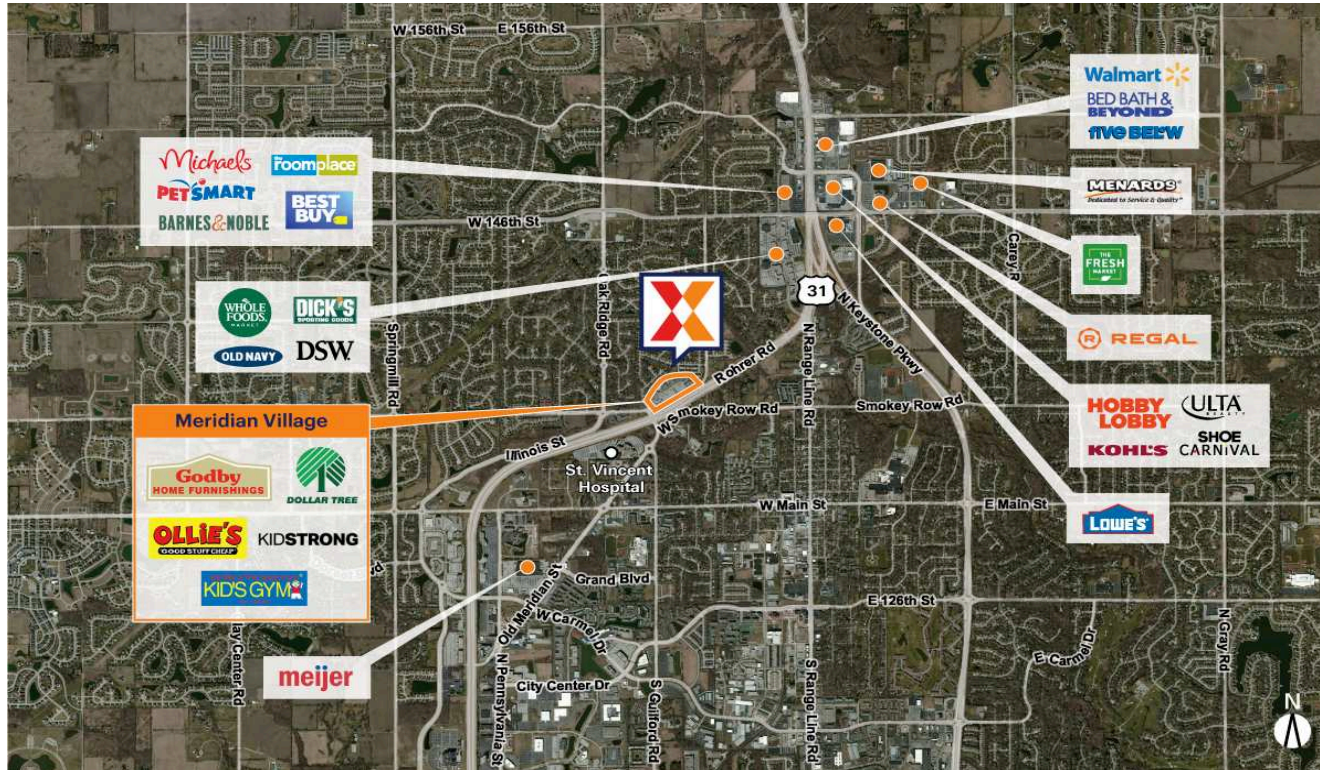

Meridian Village

Indianapolis-Carmel-Greenwood, IN

39.987, -86.1395

13610 N. Meridian Street | Carmel, IN 46032-1358

Center Size: 130,431 SF

Demographics	1 Mile	3 Mile	5 Mile
	10,231	71,090	161,881
	4,720	27,550	61,444
	\$110,783	\$138,797	\$139,904

Located on SR 31 + 2 miles north of I-465 located in affluent Carmel, IN - one of the most sought communities to live in in America today.

Surrounded by an affluent population of 71,000+ with an average household income of \$138,000+ within 3 miles

Strong daytime population of 74,000+ within a 3-mile radius and close proximity to St. Vincent Carmel Hospital

Solid local and national lineup including Godby Home Furnishings, Ollie's Bargain Outlet, Bier Brewery, & Carter's Pet Hospital

Meridian Village

Indianapolis-Carmel-Greenwood, IN

39.987, -86.1395

13610 N. Meridian Street | Carmel, IN 46032-1358

Available Space

110	1,986 SF
190	1,600 SF
260	1,400 SF
280	3,300 SF
360	2,520 SF

Current Retailers