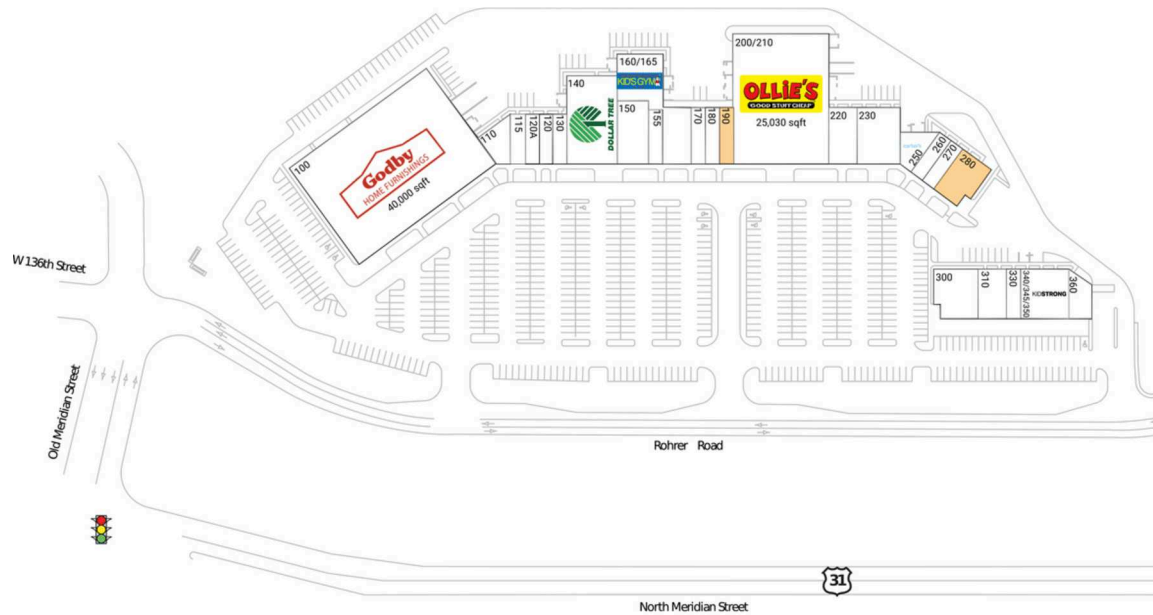

# Meridian Village

Indianapolis-Carmel-Anderson, IN

39.987, -86.1395

13610 N. Meridian Street | Carmel, IN 46032-1358

Center Size: 130,769 SF

Demographics	1 Mile	3 Mile	5 Mile
	10,231	71,090	161,881
	4,720	27,550	61,444
	\$110,783	\$138,797	\$139,904

Strong daytime population of 74,000+ within a 3-mile radius and close proximity to St. Vincent Carmel Hospital

Solid local and national lineup including Godby Home Furnishings, Ollie's Bargain Outlet, Bier Brewery, & Carter's Pet Hospital

## Available Space

190	1,600 SF
280	3,300 SF

## Current Retailers

100	Godby Home Furnishings	40,000 SF
110	Radiance Dance Company	1,986 SF
115	China Garden	1,400 SF
120	Jones Chiropractic and Maximum Health	1,400 SF
120A	Three Seventeen Hair Design	1,400 SF
130	Any Lab Test Now	1,400 SF
140	Dollar Tree	9,000 SF
150	Carmel Tae Kwon Do	3,900 SF
155	Jazzercise	1,700 SF
160/165	We Rock The Spectrum	7,600 SF
170	Daisy Nails	1,600 SF
180	Rainforest Day Spa	1,600 SF
200/210	Ollie's	25,030 SF
220	Puccini's	2,400 SF
230	Mad Farmer Fitness	4,000 SF
250	Carter's	3,586 SF
260	Paradise Shaved Ice	1,400 SF
270	The Cigar Box	1,400 SF
300	Bier Brewery of Carmel	4,300 SF
310	Brunchies	2,697 SF
330	Braces for U	1,350 SF
340/345/	KidStrong	4,200 SF
350		
360	Crazy King Burrito	2,520 SF