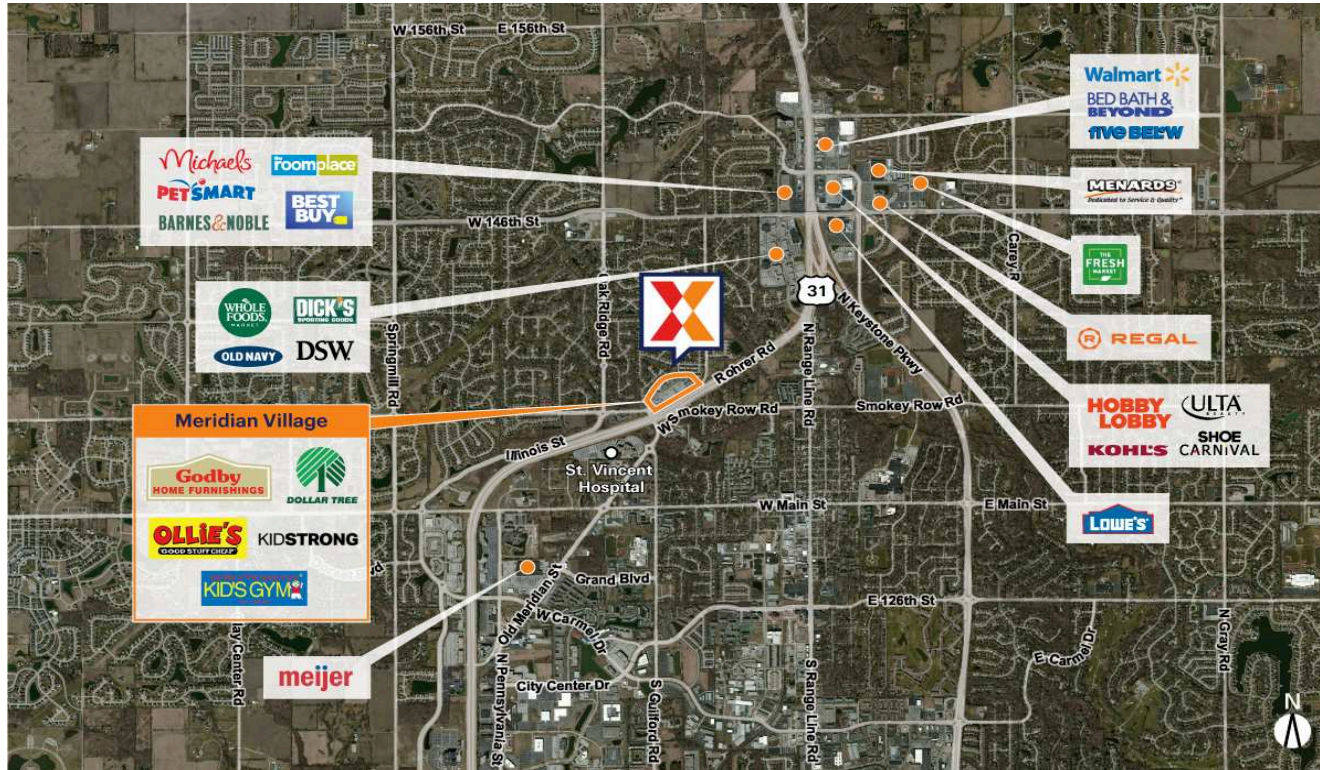

# Meridian Village

Indianapolis-Carmel-Anderson, IN

39.987, -86.1395

13610 N. Meridian Street | Carmel, IN 46032-1358

Center Size: 130,769 SF

Demographics	1 Mile	3 Mile	5 Mile
	10,231	71,090	161,881
	4,720	27,550	61,444
	\$110,783	\$138,797	\$139,904

Located on SR 31 + 2 miles north of I-465 located in affluent Carmel, IN - one of the most sought communities to live in in America today.

Surrounded by an affluent population of 71,000+ with an average household income of \$138,000+ within 3 miles

Strong daytime population of 74,000+ within a 3-mile radius and close proximity to St. Vincent Carmel Hospital

Solid local and national lineup including Godby Home Furnishings, Ollie's Bargain Outlet, Bier Brewery, & Carter's Pet Hospital

# Meridian Village

Indianapolis-Carmel-Anderson, IN

39.987, -86.1395

13610 N. Meridian Street | Carmel, IN 46032-1358