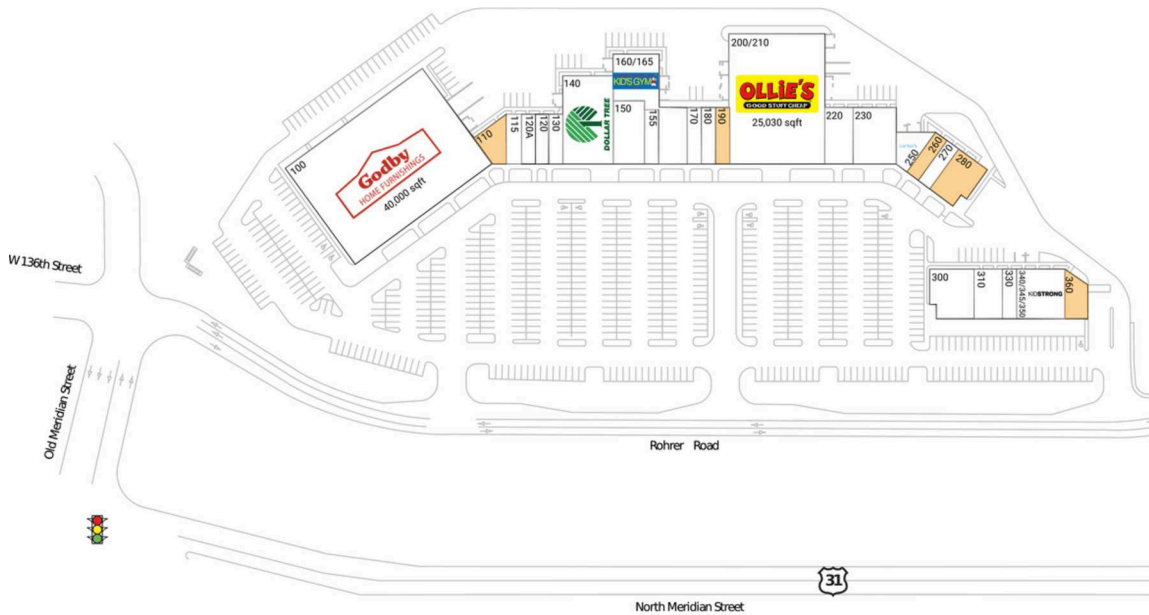

Meridian Village

Indianapolis-Carmel-Greenwood, IN

39.987, -86.1395

13610 N. Meridian Street | Carmel, IN 46032-1358

Center Size: 130,431 SF

Demographics	1 Mile	3 Mile	5 Mile
	10,231	71,090	161,881
	4,720	27,550	61,444
	\$110,783	\$138,797	\$139,904

Strong daytime population of 74,000+ within a 3-mile radius and close proximity to St. Vincent Carmel Hospital

Solid local and national lineup including Godby Home Furnishings, Ollie's Bargain Outlet, Bier Brewery, & Carter's Pet Hospital

Meridian Village

Indianapolis-Carmel-Greenwood, IN

39.987, -86.1395

13610 N. Meridian Street | Carmel, IN 46032-1358

Available Space

110	1,986 SF
190	1,600 SF
260	1,400 SF
280	3,300 SF
360	2,520 SF

Current Retailers

100	Godby Home Furnishings	40,000 SF
115	China Garden	1,400 SF
120	Jones Chiropractic and Maximum Health	1,400 SF
120A	Three Seventeen Hair Design	1,400 SF
130	Any Lab Test Now	1,400 SF
140	Dollar Tree	9,000 SF
150	Carmel Tae Kwon Do	3,900 SF
155	Jazzercise	1,700 SF
160/165	We Rock The Spectrum	7,600 SF
170	Daisy Nails	1,600 SF
180	Rainforest Day Spa	1,600 SF
200/210	Ollie's	25,030 SF
220	Puccini's	2,400 SF
230	Mad Farmer Fitness	4,000 SF
250	Carter's	3,586 SF
270	The Cigar Box	1,400 SF
300	Bier Brewery of Carmel	4,300 SF
310	Brunchies	2,697 SF
330	Braces for U	1,350 SF
340/345/	KidStrong	4,200 SF
350		