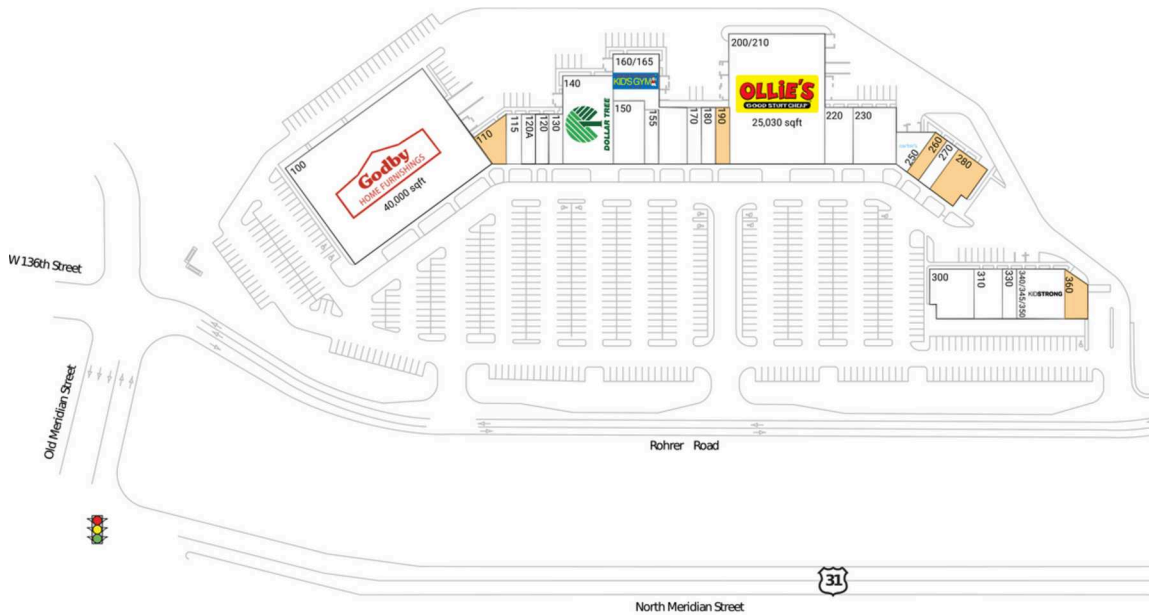

Strong daytime population of 74,000+ within a 3-mile radius and close proximity to St. Vincent Carmel Hospital

Solid local and national lineup including Godby Home Furnishings, Ollie's Bargain Outlet, Bier Brewery, & Carter's Pet Hospital

Meridian Village

Indianapolis-Carmel-Greenwood, IN

39.987, -86.1395

13610 N. Meridian Street | Carmel, IN 46032-1358

Available Space

110	1,986 SF
190	1,600 SF
260	1,400 SF
280	3,300 SF
360	2,520 SF

Current Retailers

100	Godby Home Furnishings	40,000 SF
115	China Garden	1,400 SF
120	Jones Chiropractic and Maximum Health	1,400 SF
120A	Three Seventeen Hair Design	1,400 SF
130	Any Lab Test Now	1,400 SF
140	Dollar Tree	9,000 SF
150	Carmel Tae Kwon Do	3,900 SF
155	Jazzercise	1,700 SF
160/165	We Rock The Spectrum	7,600 SF
170	Daisy Nails	1,600 SF
180	Rainforest Day Spa	1,600 SF
200/210	Ollie's	25,030 SF
220	Puccini's	2,400 SF
230	Mad Farmer Fitness	4,000 SF
250	Carter's	3,586 SF
270	The Cigar Box	1,400 SF
300	Bier Brewery of Carmel	4,300 SF
310	Brunchies	2,697 SF
330	Braces for U	1,350 SF
340/345/	KidStrong	4,200 SF
350		