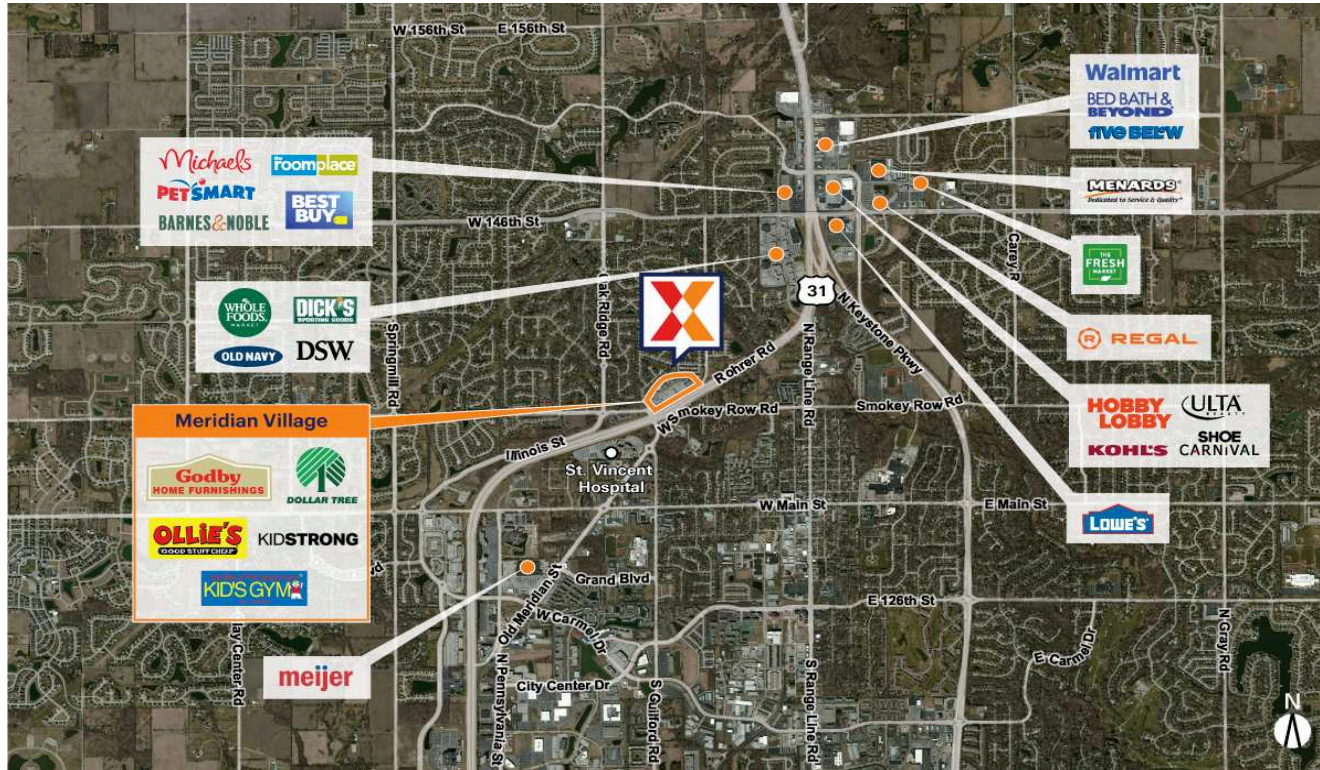

Meridian Village

Indianapolis-Carmel-Greenwood, IN

39.987, -86.1395

13610 N. Meridian Street | Carmel, IN 46032-1358

Center Size: 130,431 SF

Demographics	1 Mile	3 Mile	5 Mile
	10,231	71,090	161,881
	4,720	27,550	61,444
	\$110,783	\$138,797	\$139,904

Located on SR 31 + 2 miles north of I-465 located in affluent Carmel, IN - one of the most sought communities to live in in America today.

Surrounded by an affluent population of 71,000+ with an average household income of \$138,000+ within 3 miles

Strong daytime population of 74,000+ within a 3-mile radius and close proximity to St. Vincent Carmel Hospital

Solid local and national lineup including Godby Home Furnishings, Ollie's Bargain Outlet, Bier Brewery, & Carter's Pet Hospital

Meridian Village

Indianapolis-Carmel-Greenwood, IN

39.987, -86.1395

13610 N. Meridian Street | Carmel, IN 46032-1358

Available Space

110	1,986 SF
190	1,600 SF
260	1,400 SF
280	3,300 SF
360	2,520 SF

Current Retailers