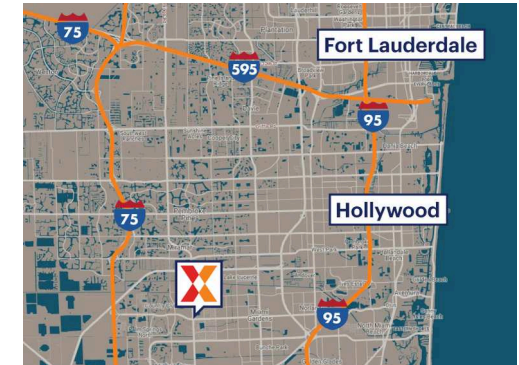

# Shops at Palm Lakes

Miami-Fort Lauderdale-Pompano Beach, FL

25.9391, -80.2952  
5750 Northwest 183rd Street | Miami, FL 33015

Center Size: 209,930 SF

Demographics	1 Mile	3 Mile	5 Mile
	28,709	168,575	471,697
	9,299	54,784	157,789
	\$65,867	\$75,144	\$70,496

Highly visible 183rd Street from 43,000+ vehicles daily

Surrounded by a dense population of 168,000+ within a 3-mile radius

This property is 100% leased and completely redeveloped. Anchored by a 24-hour Fresco Y Mas Supermarket with a strong lineup of national retailers including Ross Dress for Less, Dollar Tree, Five Below, Sally Beauty Supply, LA Fitness, Panera, Chick-Fil-A, Aspen Dental, Vision Works and Tropical Smoothie.

# Shops at Palm Lakes

Miami-Fort Lauderdale-Pompano Beach, FL

25.9391, -80.2952  
5750 Northwest 183rd Street | Miami, FL 33015

## Current Retailers

N.A.P.1	BP Gas	0 SF
N.A.P.2	Tires Plus	0 SF
N.A.P.3	Pasteur Medical	0 SF
N.A.P.4	Cash Advanced	0 SF
OP1	HCA Florida Healthcare	11,000 SF
OP2-1	Tropical Smoothie Cafe	1,660 SF
OP2-1A	Crumbl Cookies	1,660 SF
OP2-2	AT&T	1,400 SF
OP2-3	Panda Express	2,000 SF
OP3-1	Visionworks	2,286 SF
OP4	Aspen Dental	4,000 SF
OP5	Panera Bread	3,800 SF
OP6	Pasteur Medical Center	8,400 SF
OP7	Chick-fil-A	4,857 SF
01	Pasteur Medical Center	2,250 SF
02	Razar Dental Group	1,350 SF
03	Sally Beauty Supply	1,800 SF
04	Fresco Y Mas Supermarket	65,123 SF
05	Alb's Dry Cleaning	2,000 SF
06	Noire the Nail Bar	3,000 SF
07	Dollar Tree	9,000 SF
08	Ross Dress for Less	29,472 SF
09/10	Five Below	9,000 SF
11	LA Fitness	41,000 SF
11A	dd's Discounts	23,678 SF
12	The Habit Burger Grill	2,800 SF