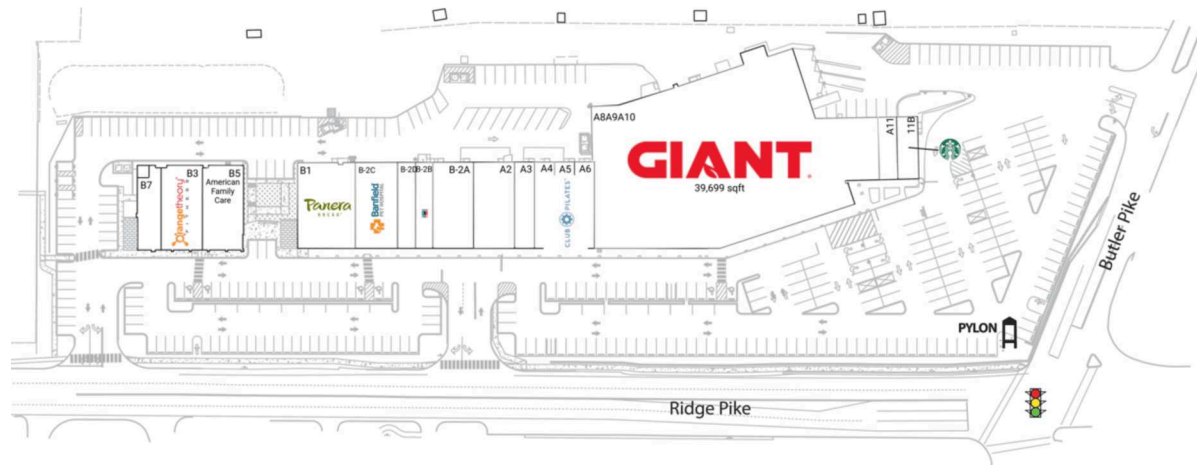

Whitemarsh Shopping Center

Philadelphia-Camden-Wilmington, PA-NJ-DE-MD

40.0935, -75.2851

10 E Ridge Pike | Conshohocken, PA 19428

Center Size: 76,391 SF

Demographics	1 Mile	3 Mile	5 Mile
	10,034	63,280	190,854
	4,166	26,559	76,469
	\$121,234	\$131,550	\$132,706

Giant Food-anchored neighborhood center with top national brands including Panera Bread and Starbucks

High visibility from 23,000+ VPD on Ridge Pike and 12,000+ VPD on Butler Pike

Strong daytime population of 80,000+ within 3 miles

Surrounded by affluent population with an average household income of \$131,000+ within a 3-mile radius

Whitemarsh Shopping Center

Philadelphia-Camden-Wilmington, PA-NJ-DE-MD

40.0935, -75.2851

10 E Ridge Pike | Conshohocken, PA 19428

Current Retailers

A11	AT&T Authorized Retailer	1,147 SF
A2	Ruh Ro's Pet Shoppe	3,400 SF
A3	ATI Physical Therapy	1,700 SF
A4	Illiano's Pizza	1,700 SF
A5	Club Pilates	1,700 SF
A6	Supercuts	1,700 SF
ABA9A10	Giant Food	39,699 SF
B-2A	Modish Nail Spa	3,400 SF
B-2B	StretchLab	1,700 SF
B-2C	Banfield Pet Hospital	3,400 SF
B-2D	Heyday Skincare	1,803 SF
B1	Panera Bread	4,930 SF
B3	Orangetheory Fitness	3,492 SF
B5	American Family Care	3,464 SF
B7	Mezeh Mediterranean Grill	1,856 SF
11B	Starbucks	1,300 SF