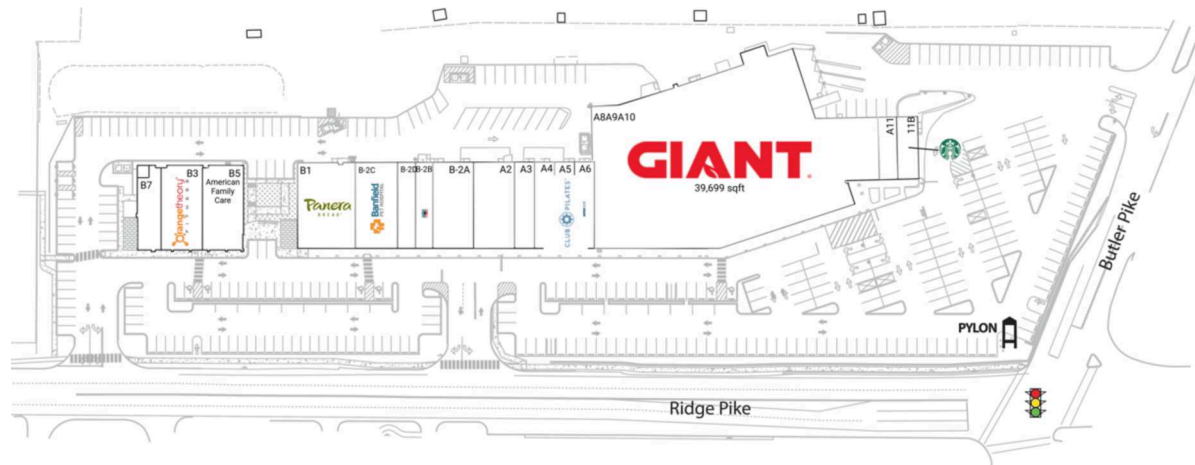

Whitemarsh Shopping Center

Philadelphia-Camden-Wilmington, PA-NJ-DE-MD

40.0935, -75.2851

10 E Ridge Pike | Conshohocken, PA 19428

Center Size: 74,432 SF

Demographics	1 Mile	3 Mile	5 Mile
	10,034	63,280	190,854
	4,166	26,559	76,469
	\$121,234	\$131,550	\$132,706

Giant Food-anchored neighborhood center with top national brands including Panera Bread and Starbucks

High visibility from 23,000+ VPD on Ridge Pike and 12,000+ VPD on Butler Pike

Strong daytime population of 80,000+ within 3 miles

Surrounded by affluent population with an average household income of \$131,000+ within a 3-mile radius

Whitemarsh Shopping Center

Philadelphia-Camden-Wilmington, PA-NJ-DE-MD

40.0935, -75.2851

10 E Ridge Pike | Conshohocken, PA 19428

Current Retailers

A11	AT&T Authorized Retailer	1,147 SF
A2	Ruh Ro's Pet Shoppe	3,400 SF
A3	ATI Physical Therapy	1,700 SF
A4	Illiano's Pizza	1,700 SF
A5	Club Pilates	1,700 SF
A6	Supercuts	1,700 SF
A8A9A10	Giant Food	39,699 SF
B-2A	Modish Nail Spa	3,400 SF
B-2B	StretchLab	1,700 SF
B-2C	Banfield Pet Hospital	3,400 SF
B-2D	Heyday Skincare	1,803 SF
B1	Panera Bread	4,930 SF
B3	Orangetheory Fitness	3,492 SF
B5	American Family Care	3,464 SF
B7	Mezeh Mediterranean Grill	1,856 SF
11B	Starbucks	1,300 SF