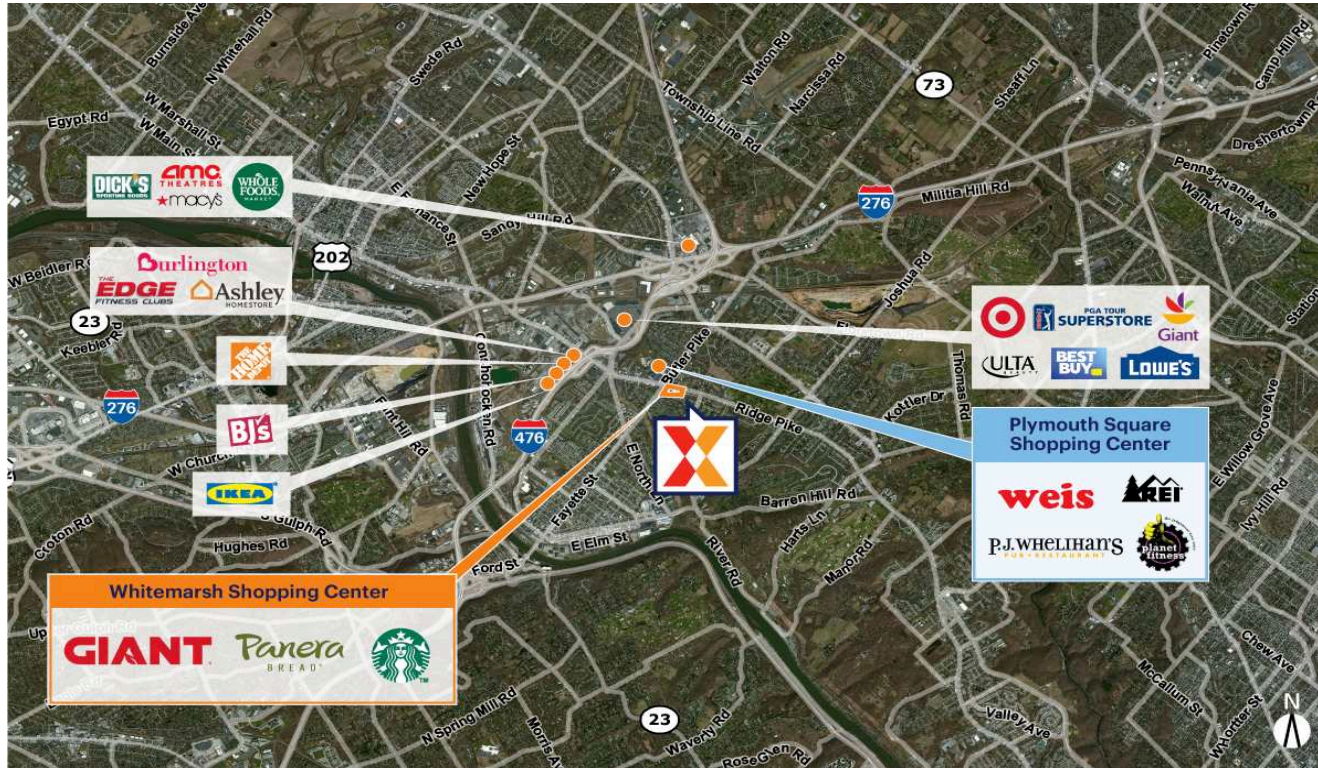

Whitemarsh Shopping Center

Philadelphia-Camden-Wilmington, PA-NJ-DE-MD

40.0935, -75.2851

10 E Ridge Pike | Conshohocken, PA 19428

Center Size: 76,391 SF

Demographics	1 Mile	3 Mile	5 Mile
	10,034	63,280	190,854
	4,166	26,559	76,469
	\$121,234	\$131,550	\$132,706

Giant Food-anchored neighborhood center with top national brands including Panera Bread and Starbucks

High visibility from 23,000+ VPD on Ridge Pike and 12,000+ VPD on Butler Pike

Strong daytime population of 80,000+ within 3 miles

Surrounded by affluent population with an average household income of \$131,000+ within a 3-mile radius

Whitemarsh Shopping Center

Philadelphia-Camden-Wilmington, PA-NJ-DE-MD

40.0935, -75.2851

10 E Ridge Pike | Conshohocken, PA 19428

Current Retailers

A11	AT&T Authorized Retailer	1,147 SF
A2	Ruh Ro's Pet Shoppe	3,400 SF
A3	ATI Physical Therapy	1,700 SF
A4	Illiano's Pizza	1,700 SF
A5	Club Pilates	1,700 SF
A6	Supercuts	1,700 SF
ABA9A10	Giant Food	39,699 SF
B-2A	Modish Nail Spa	3,400 SF
B-2B	StretchLab	1,700 SF
B-2C	Banfield Pet Hospital	3,400 SF
B-2D	Heyday Skincare	1,803 SF
B1	Panera Bread	4,930 SF
B3	Orangetheory Fitness	3,492 SF
B5	American Family Care	3,464 SF
B7	Mezeh Mediterranean Grill	1,856 SF
11B	Starbucks	1,300 SF