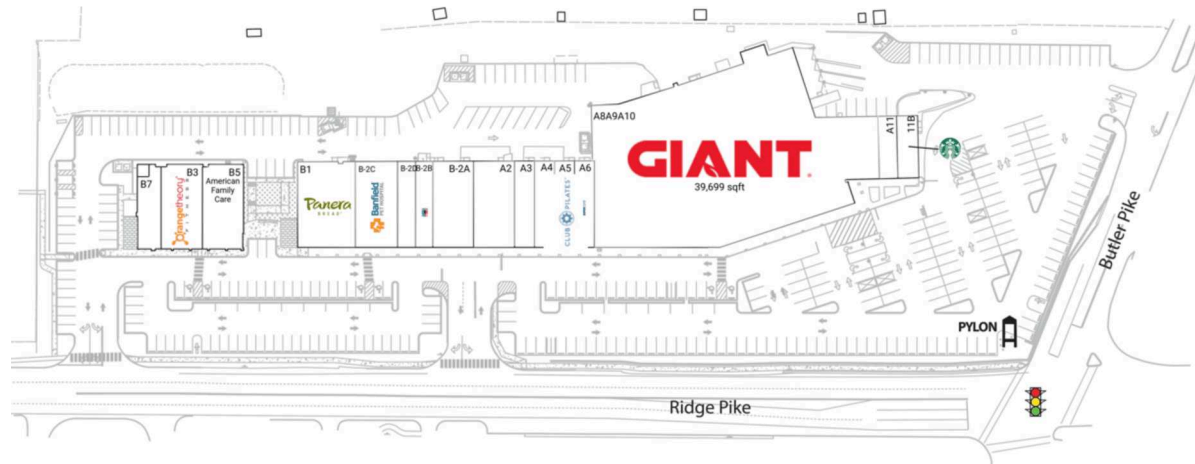

Whitemarsh Shopping Center

Philadelphia-Camden-Wilmington, PA-NJ-DE-MD

40.0935, -75.2851

10 E Ridge Pike | Conshohocken, PA 19428

Center Size: 76,391 SF

Demographics	1 Mile	3 Mile	5 Mile
	10,034	63,280	190,854
	4,166	26,559	76,469
	\$121,234	\$131,550	\$132,706

Giant Food-anchored neighborhood center with top national brands including Panera Bread and Starbucks

High visibility from 23,000+ VPD on Ridge Pike and 12,000+ VPD on Butler Pike

Strong daytime population of 80,000+ within 3 miles

Surrounded by affluent population with an average household income of \$131,000+ within a 3-mile radius

Whitemarsh Shopping Center

Philadelphia-Camden-Wilmington, PA-NJ-DE-MD

40.0935, -75.2851

10 E Ridge Pike | Conshohocken, PA 19428

Current Retailers

A11	AT&T Authorized Retailer	1,147 SF
A2	Ruh Ro's Pet Shoppe	3,400 SF
A3	ATI Physical Therapy	1,700 SF
A4	Illiano's Pizza	1,700 SF
A5	Club Pilates	1,700 SF
A6	Supercuts	1,700 SF
ABA9A10	Giant Food	39,699 SF
B-2A	Modish Nail Spa	3,400 SF
B-2B	StretchLab	1,700 SF
B-2C	Banfield Pet Hospital	3,400 SF
B-2D	Heyday Skincare	1,803 SF
B1	Panera Bread	4,930 SF
B3	Orangetheory Fitness	3,492 SF
B5	American Family Care	3,464 SF
B7	Mezeh Mediterranean Grill	1,856 SF
11B	Starbucks	1,300 SF