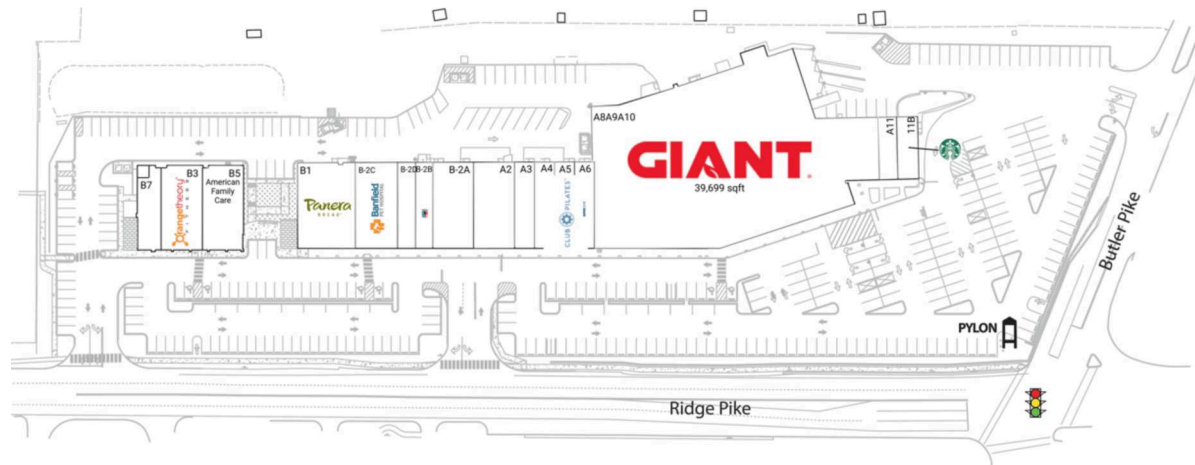

Whitemarsh Shopping Center

Philadelphia-Camden-Wilmington, PA-NJ-DE-MD

40.0935, -75.2851

10 E Ridge Pike | Conshohocken, PA 19428

Center Size: 76,391 SF

Demographics	1 Mile	3 Mile	5 Mile
	10,034	63,280	190,854
	4,166	26,559	76,469
	\$121,234	\$131,550	\$132,706

Giant Food-anchored neighborhood center with top national brands including Panera Bread and Starbucks

High visibility from 23,000+ VPD on Ridge Pike and 12,000+ VPD on Butler Pike

Strong daytime population of 80,000+ within 3 miles

Surrounded by affluent population with an average household income of \$131,000+ within a 3-mile radius

Whitemarsh Shopping Center

Philadelphia-Camden-Wilmington, PA-NJ-DE-MD

40.0935, -75.2851

10 E Ridge Pike | Conshohocken, PA 19428

Current Retailers

A11	AT&T Authorized Retailer	1,147 SF
A2	Ruh Ro's Pet Shoppe	3,400 SF
A3	ATI Physical Therapy	1,700 SF
A4	Illiano's Pizza	1,700 SF
A5	Club Pilates	1,700 SF
A6	Supercuts	1,700 SF
A8A9A10	Giant Food	39,699 SF
B-2A	Modish Nail Spa	3,400 SF
B-2B	StretchLab	1,700 SF
B-2C	Banfield Pet Hospital	3,400 SF
B-2D	Heyday Skincare	1,803 SF
B1	Panera Bread	4,930 SF
B3	Orangetheory Fitness	3,492 SF
B5	American Family Care	3,464 SF
B7	Mezeh Mediterranean Grill	1,856 SF
11B	Starbucks	1,300 SF