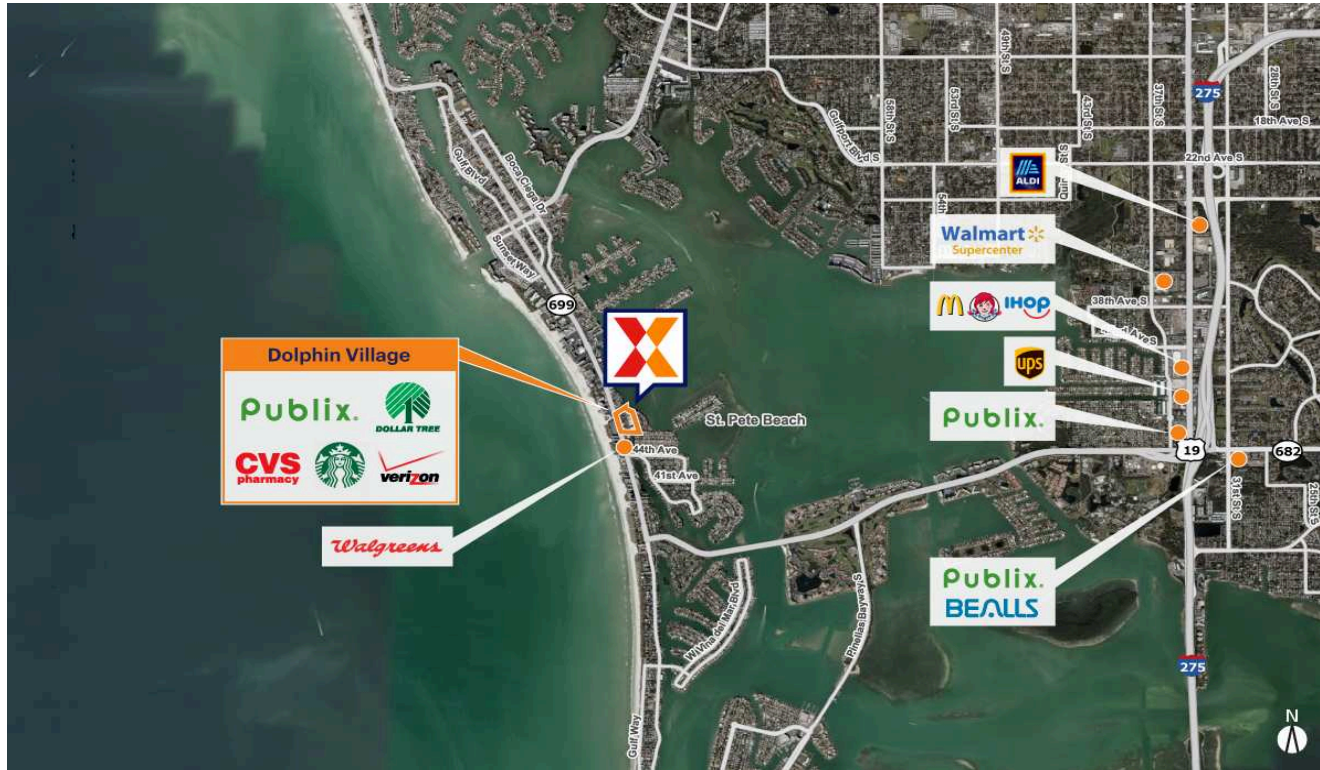

Dolphin Village

Tampa-St. Petersburg-Clearwater, FL

27.7212, -82.74

4655 Gulf Boulevard | St. Pete Beach, FL 33706

Center Size: 135,796 SF

Demographics	1 Mile	3 Mile	5 Mile
	2,985	34,993	106,638
	1,566	19,221	51,382
	\$144,157	\$102,107	\$89,340

Publix-anchored center with strong lineup of regional and national retailers including CVS/pharmacy, Chick-fil-A, Dollar Tree, The UPS Store, Swim N Play that helps generate an estimated 10,600 visits/day and over 3.9M annual visits (based on Creditell)

High visibility from 24,000+ VPD on Gulf Blvd

Uniquely located on a barrier island, the only shopping center for 2 miles, serving the nearby hotels, condominiums & public beach area

Benefits from seasonal population which doubles in season

Current Retailers

N.A.P	Dolphin Landings	0 SF	216-217	Rose Electronics	2,478 SF
N.A.P.	Mobil	0 SF	4655	Publix	33,238 SF
OUT 1	Chick-fil-A	4,571 SF	4665	AT&T Authorized Retailer	2,000 SF
OUT 2	Chase Bank	4,195 SF	4667	Hungry Howie's	1,500 SF
101	Verizon Wireless	2,525 SF	4667A	The UPS Store	1,500 SF
104	Playa Bowls	703 SF	4675	Coastal Home Advisors	1,600 SF
106-107	As Above So Below	1,838 SF	4677	Swim N Play	1,600 SF
108	Pura Vida Volleyball	1,300 SF	4685	CVS/pharmacy	10,000 SF
109	Phuong's Jewelry	1,300 SF	4695	Jersey Mike's Subs	1,500 SF
	Fine Custom Design		4705	Buona Pizza	1,500 SF
			4715	CBD American Shaman	1,000 SF
110	The Fashion Spot	1,650 SF	4735	Noire the Nail Bar	3,150 SF
111	Hello Sweetie Sweets	1,188 SF	4755	Burger-ish	2,105 SF
112	Alano Beach Club	1,200 SF	4765	Beach Zone Ice Cream	822 SF
113	Beach Vibe Cycle Rentals	1,387 SF	4775	Dolphin Village Liquors	2,040 SF
114	The DRIPBaR St. Pete Beach	1,451 SF	4785	Indian Bistro	1,200 SF
116-117	Top Shape Fitness	2,800 SF	4801	St. Pete Beach Rentals	1,200 SF
118	Tommy Locksmith	2,000 SF	4811	Starbucks	2,319 SF
119	Shattered Glass Art Studio	2,536 SF			
201-205	Paramount Ballroom	5,000 SF			