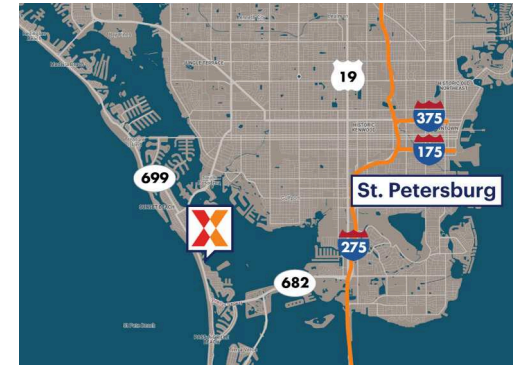

Dolphin Village

Tampa-St. Petersburg-Clearwater, FL

27.7212, -82.74

4655 Gulf Boulevard | St. Pete Beach, FL 33706

Center Size: 135,796 SF

Demographics	1 Mile	3 Mile	5 Mile
	2,985	34,993	106,638
	1,566	19,221	51,382
	\$144,157	\$102,107	\$89,340

Publix-anchored center with strong lineup of regional and national retailers including CVS/pharmacy, Chick-fil-A, Dollar Tree, The UPS Store, Swim N Play that helps generate an estimated 10,600 visits/day and over 3.9M annual visits (based on Creditell)

High visibility from 24,000+ VPD on Gulf Blvd

Uniquely located on a barrier island, the only shopping center for 2 miles, serving the nearby hotels, condominiums & public beach area

Benefits from seasonal population which doubles in season

Current Retailers

N.A.P	Dolphin Landings	0 SF	216-217	Rose Electronics	2,478 SF
N.A.P.	Mobil	0 SF	4655	Publix	33,238 SF
OUT 1	Chick-fil-A	4,571 SF	4665	AT&T Authorized Retailer	2,000 SF
OUT 2	Chase Bank	4,195 SF	4667	Hungry Howie's	1,500 SF
101	Verizon Wireless	2,525 SF	4667A	The UPS Store	1,500 SF
104	Playa Bowls	703 SF	4675	Coastal Home Advisors	1,600 SF
106-107	As Above So Below	1,838 SF	4677	Swim N Play	1,600 SF
108	Pura Vida Volleyball	1,300 SF	4685	CVS/pharmacy	10,000 SF
109	Phuong's Jewelry	1,300 SF	4695	Jersey Mike's Subs	1,500 SF
	Fine Custom Design		4705	Buona Pizza	1,500 SF
			4715	CBD American Shaman	1,000 SF
110	The Fashion Spot	1,650 SF	4735	Noire the Nail Bar	3,150 SF
111	Hello Sweetie Sweets	1,188 SF	4755	Burger-ish	2,105 SF
112	Alano Beach Club	1,200 SF	4765	Beach Zone Ice Cream	822 SF
113	Beach Vibe Cycle Rentals	1,387 SF	4775	Dolphin Village Liquors	2,040 SF
114	The DRIPBaR St. Pete Beach	1,451 SF	4785	Indian Bistro	1,200 SF
116-117	Top Shape Fitness	2,800 SF	4801	St. Pete Beach Rentals	1,200 SF
118	Tommy Locksmith	2,000 SF	4811	Starbucks	2,319 SF
119	Shattered Glass Art Studio	2,536 SF			
201-205	Paramount Ballroom	5,000 SF			