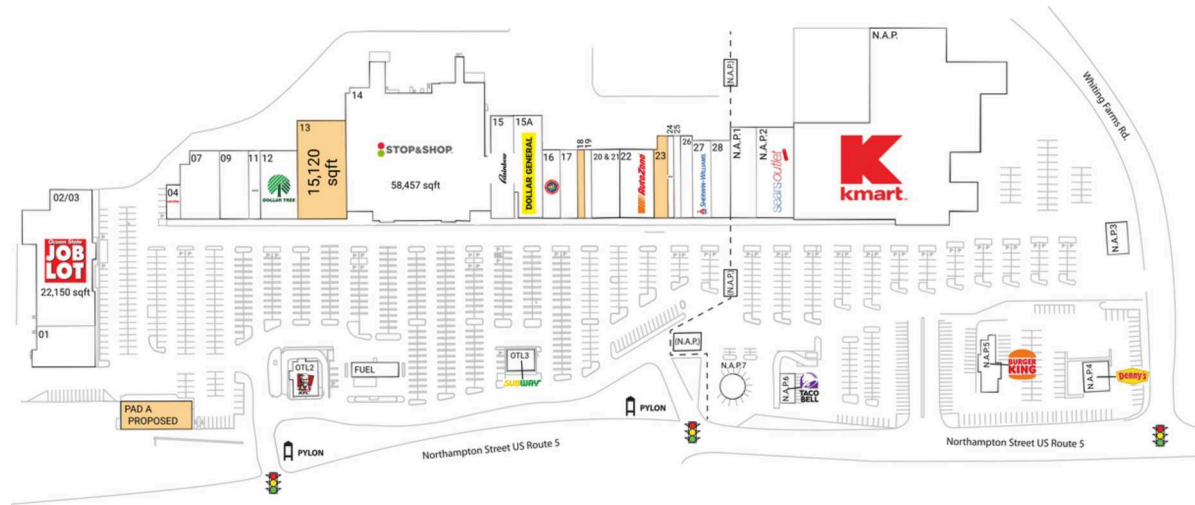

Holyoke Shopping Center

Springfield, MA

42.1852, -72.6324

2217-2291 Northampton Street | Holyoke, MA 01040

Center Size: 195,995 SF

Demographics	1 Mile	3 Mile	5 Mile
	11,621	68,869	143,393
	4,669	29,034	59,737
	\$65,554	\$62,969	\$70,973

Anchored by Super Stop & Shop with a strong lineup of national retailers including Dollar Tree, Rainbow & Sherwin-Williams

Less than 2 miles from the 1.6MM SF Holyoke Mall at Ingleside with national anchors including Macy's, JCPenney & Target

Springfield, MA

42.1852, -72.6324
2217-2291 Northampton Street | Holyoke, MA 01040

Available Space

13	15,120 SF
18	1,504 SF
23	3,000 SF

Pad Opportunities

PAD A Drive-thru	6,000 SF/0.1
------------------	--------------

Current Retailers

FUEL	Stop & Shop Fuel	0 SF
N.A.P.	Kmart	0 SF
N.A.P.1	N.A.P.	0 SF
N.A.P.2	Sears Outlet	0 SF
N.A.P.3	D'Angelo	0 SF
N.A.P.4	Denny's	0 SF
N.A.P.5	Burger King	0 SF
N.A.P.6	Taco Bell	0 SF
N.A.P.7	Restaurant	0 SF
OTL2	KFC	4,464 SF
OTL3	Subway	1,800 SF
01	Western Mass Appliance	7,500 SF
02/03	Ocean State Job Lot	22,150 SF
04	Papa John's	1,500 SF
07	Children & Family Dentistry & Braces	7,784 SF
09	Scrub Wear House, LLC.	6,200 SF
11	CosmoProf	2,500 SF
12	Dollar Tree	8,000 SF
14	Stop & Shop	58,457 SF
15	Rainbow	7,425 SF
15A	Dollar General	7,575 SF
16	Rent-A-Center	3,750 SF
17	Whiting Farms Laundry	3,714 SF
19	Holly's Nails	1,496 SF
20 & 21	Expressions	7,400 SF
22	AutoZone	6,000 SF
24	Cricket	1,560 SF
25	Brad Matthews Jewelers	1,800 SF
26	Bamboo House	3,000 SF
27	Sherwin-Williams	4,368 SF
28	Holyoke Liquor Mart	7,728 SF