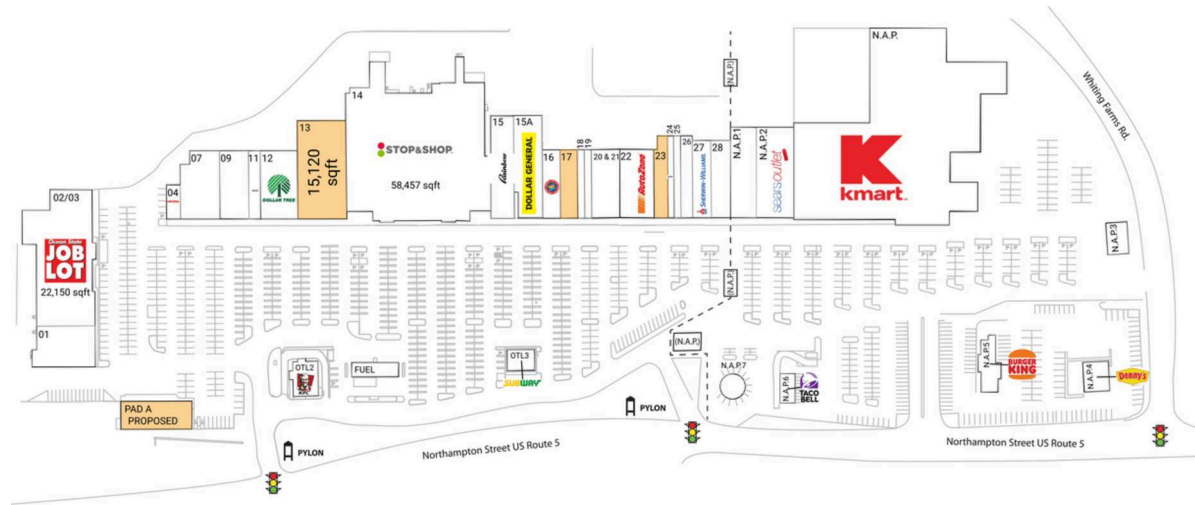

Anchored by Super Stop & Shop with a strong lineup of national retailers including Dollar Tree, Rainbow & Sherwin-Williams

Less than 2 miles from the 1.6MM SF Holyoke Mall at Ingleside with national anchors including Macy's, JCPenney & Target

## Available Space

13	15,120 SF
17	3,714 SF
23	3,000 SF

## Pad Opportunities

PAD A Drive-thru	6,000 SF/0.1
------------------	--------------

## Current Retailers

FUEL	Stop & Shop Fuel	0 SF
N.A.P.	Kmart	0 SF
N.A.P.1	N.A.P.	0 SF
N.A.P.2	Sears Outlet	0 SF
N.A.P.3	D'Angelo	0 SF
N.A.P.4	Denny's	0 SF
N.A.P.5	Burger King	0 SF
N.A.P.6	Taco Bell	0 SF
N.A.P.7	Restaurant	0 SF
OTL2	KFC	4,464 SF
OTL3	Subway	1,800 SF
01	Western Mass Appliance	7,500 SF
02/03	Ocean State Job Lot	22,150 SF
04	Papa John's	1,500 SF
07	Children & Family Dentistry & Braces	7,784 SF
09	Scrub Wear House, LLC.	6,200 SF
11	CosmoProf	2,500 SF
12	Dollar Tree	8,000 SF
14	Stop & Shop	58,457 SF
15	Rainbow	7,425 SF
15A	Dollar General	7,575 SF
16	Rent-A-Center	3,750 SF
18	Reyes Income Tax & Bookkeeping	1,504 SF
19	Holly's Nails	1,496 SF
20 & 21	Expressions	7,400 SF
22	AutoZone	6,000 SF
24	Cricket	1,560 SF
25	Brad Matthews Jewelers	1,800 SF
26	Bamboo House	3,000 SF
27	Sherwin-Williams	4,368 SF
28	Holyoke Liquor Mart	7,728 SF