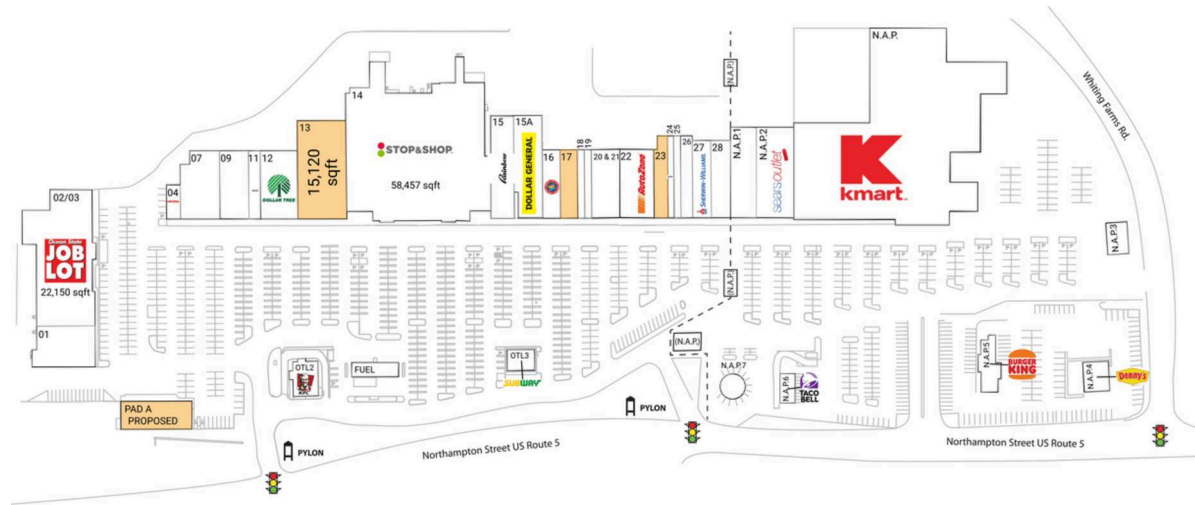

Holyoke Shopping Center

Springfield, MA

42.1852, -72.6324

2217-2291 Northampton Street | Holyoke, MA 01040

Center Size: 195,995 SF

Demographics	1 Mile	3 Mile	5 Mile
	11,621	68,869	143,393
	4,669	29,034	59,737
	\$65,554	\$62,969	\$70,973

Anchored by Super Stop & Shop with a strong lineup of national retailers including Dollar Tree, Rainbow & Sherwin-Williams

Less than 2 miles from the 1.6MM SF Holyoke Mall at Ingleside with national anchors including Macy's, JCPenney & Target

Springfield, MA

42.1852, -72.6324
2217-2291 Northampton Street | Holyoke, MA 01040

Available Space

13	15,120 SF
17	3,714 SF
23	3,000 SF

Pad Opportunities

PAD A Drive-thru	6,000 SF/0.1
------------------	--------------

Current Retailers

FUEL	Stop & Shop Fuel	0 SF
N.A.P.	Kmart	0 SF
N.A.P.1	N.A.P.	0 SF
N.A.P.2	Sears Outlet	0 SF
N.A.P.3	D'Angelo	0 SF
N.A.P.4	Denny's	0 SF
N.A.P.5	Burger King	0 SF
N.A.P.6	Taco Bell	0 SF
N.A.P.7	Restaurant	0 SF
OTL2	KFC	4,464 SF
OTL3	Subway	1,800 SF
01	Western Mass Appliance	7,500 SF
02/03	Ocean State Job Lot	22,150 SF
04	Papa John's	1,500 SF
07	Children & Family Dentistry & Braces	7,784 SF
09	Scrub Wear House, LLC.	6,200 SF
11	CosmoProf	2,500 SF
12	Dollar Tree	8,000 SF
14	Stop & Shop	58,457 SF
15	Rainbow	7,425 SF
15A	Dollar General	7,575 SF
16	Rent-A-Center	3,750 SF
18	Reyes Income Tax & Bookkeeping	1,504 SF
19	Holly's Nails	1,496 SF
20 & 21	Expressions	7,400 SF
22	AutoZone	6,000 SF
24	Cricket	1,560 SF
25	Brad Matthews Jewelers	1,800 SF
26	Bamboo House	3,000 SF
27	Sherwin-Williams	4,368 SF
28	Holyoke Liquor Mart	7,728 SF