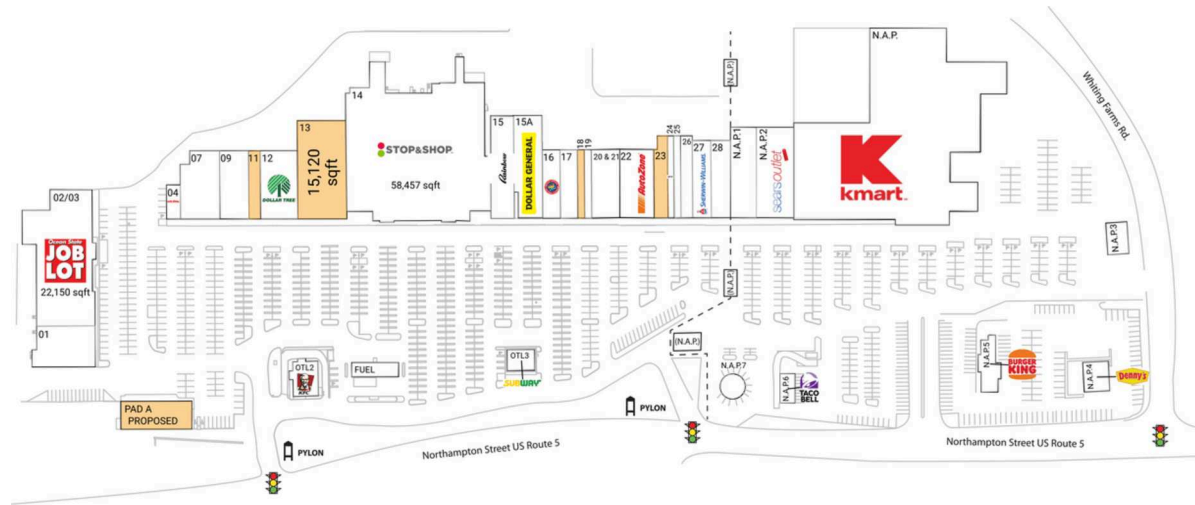

Holyoke Shopping Center

Springfield, MA

42.1852, -72.6324

2217-2291 Northampton Street | Holyoke, MA 01040

Center Size: 195,995 SF

Demographics	1 Mile	3 Mile	5 Mile
	11,621	68,869	143,393
	4,669	29,034	59,737
	\$65,554	\$62,969	\$70,973

Anchored by Super Stop & Shop with a strong lineup of national retailers including Dollar Tree, Rainbow & Sherwin-Williams

Less than 2 miles from the 1.6MM SF Holyoke Mall at Ingleside with national anchors including Macy's, JCPenney & Target

Springfield, MA

42.1852, -72.6324
2217-2291 Northampton Street | Holyoke, MA 01040

Available Space

11	2,500 SF
13	15,120 SF
18	1,504 SF
23	3,000 SF

Pad Opportunities

PAD A Drive-thru	6,000 SF/0.1
------------------	--------------

Current Retailers

FUEL	Stop & Shop Fuel	0 SF
N.A.P.	Kmart	0 SF
N.A.P.1	N.A.P.	0 SF
N.A.P.2	Sears Outlet	0 SF
N.A.P.3	D'Angelo	0 SF
N.A.P.4	Denny's	0 SF
N.A.P.5	Burger King	0 SF
N.A.P.6	Taco Bell	0 SF
N.A.P.7	Restaurant	0 SF
OTL2	KFC	4,464 SF
OTL3	Subway	1,800 SF
01	Western Mass Appliance	7,500 SF
02/03	Ocean State Job Lot	22,150 SF
04	Papa John's	1,500 SF
07	Children & Family Dentistry & Braces	7,784 SF
09	Scrub Wear House, LLC.	6,200 SF
12	Dollar Tree	8,000 SF
14	Stop & Shop	58,457 SF
15	Rainbow	7,425 SF
15A	Dollar General	7,575 SF
16	Rent-A-Center	3,750 SF
17	Whiting Farms Laundry	3,714 SF
19	Holly's Nails	1,496 SF
20 & 21	Expressions	7,400 SF
22	AutoZone	6,000 SF
24	Cricket	1,560 SF
25	Brad Matthews Jewelers	1,800 SF
26	Bamboo House	3,000 SF
27	Sherwin-Williams	4,368 SF
28	Holyoke Liquor Mart	7,728 SF