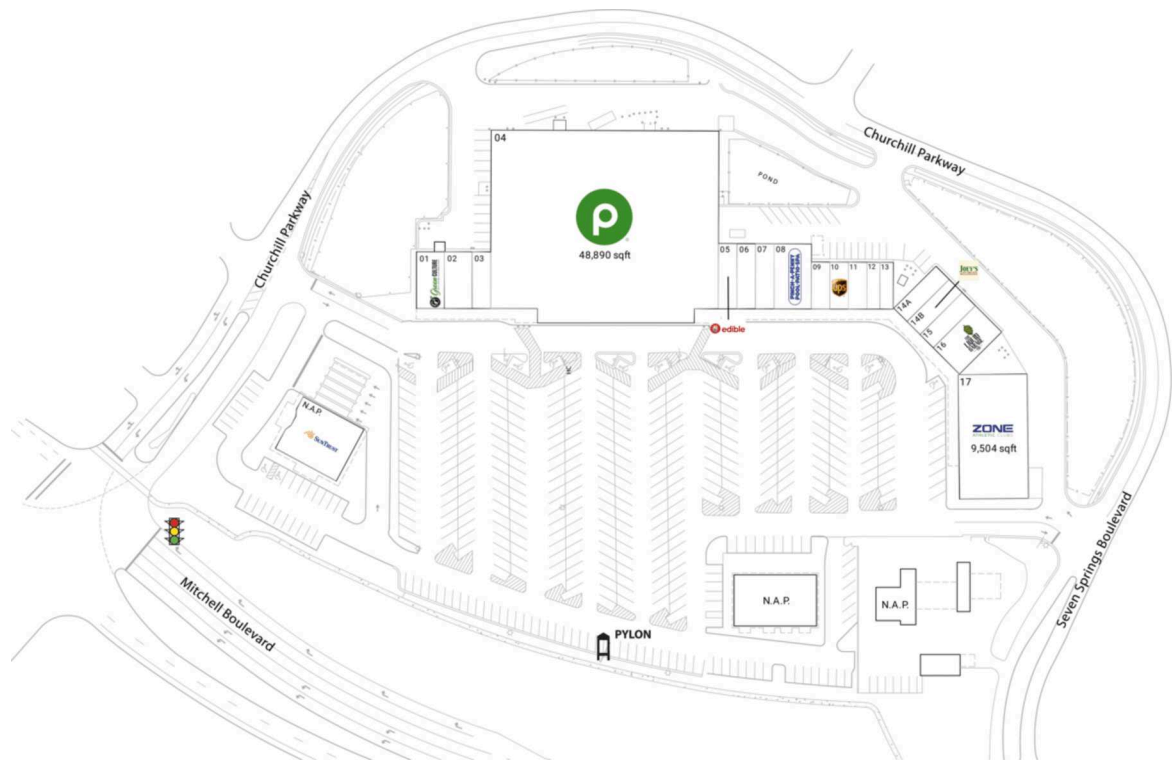

# Chelsea Place

Tampa-St. Petersburg-Clearwater, FL

28.1801, -82.6985

1302-1420 Seven Springs Boulevard | New Port Richey, FL 34655

Center Size: 81,144 SF

| Demographics | 1 Mile    | 3 Mile   | 5 Mile   |
|--------------|-----------|----------|----------|
|              | 5,295     | 55,353   | 154,033  |
|              | 1,987     | 22,667   | 66,322   |
|              | \$102,529 | \$74,956 | \$74,558 |

# Chelsea Place

Tampa-St. Petersburg-Clearwater, FL

28.1801, -82.6985

1302-1420 Seven Springs Boulevard | New Port Richey, FL 34655

## Current Retailers

|        |  |           |
|--------|--|-----------|
| N.A.P. | SunTrust Bank                              | 0 SF      |
| 01     | Green Culture                              | 1,800 SF  |
| 02     | Chelsea Place Liquors                      | 1,800 SF  |
| 03     | Hot Wok                                    | 1,200 SF  |
| 04     | Publix                                     | 48,890 SF |
| 05     | Edible Arrangements                        | 1,400 SF  |
| 06     | Majik Touch Cleaners                       | 1,400 SF  |
| 07     | Turbo Nails                                | 1,400 SF  |
| 08     | Pinch-A-Penny                              | 2,800 SF  |
| 09     | 9Round                                     | 1,000 SF  |
| 10     | The UPS Store                              | 1,000 SF  |
| 11     | Salon Trinity                              | 1,000 SF  |
| 12     | Snow Infusion                              | 725 SF    |
| 13     | Scissors Edge Barber Shop                  | 725 SF    |
| 14A    | Picture Perfect Framing                    | 1,300 SF  |
| 14B    | Joey's New York Pizza & Italian Restaurant | 1,300 SF  |
| 15     | Andrew L. Kemp, Chiropractor               | 1,300 SF  |
| 16     | Liquid Garage Company                      | 2,600 SF  |
| 17     | Zone Fitness Club                          | 9,504 SF  |