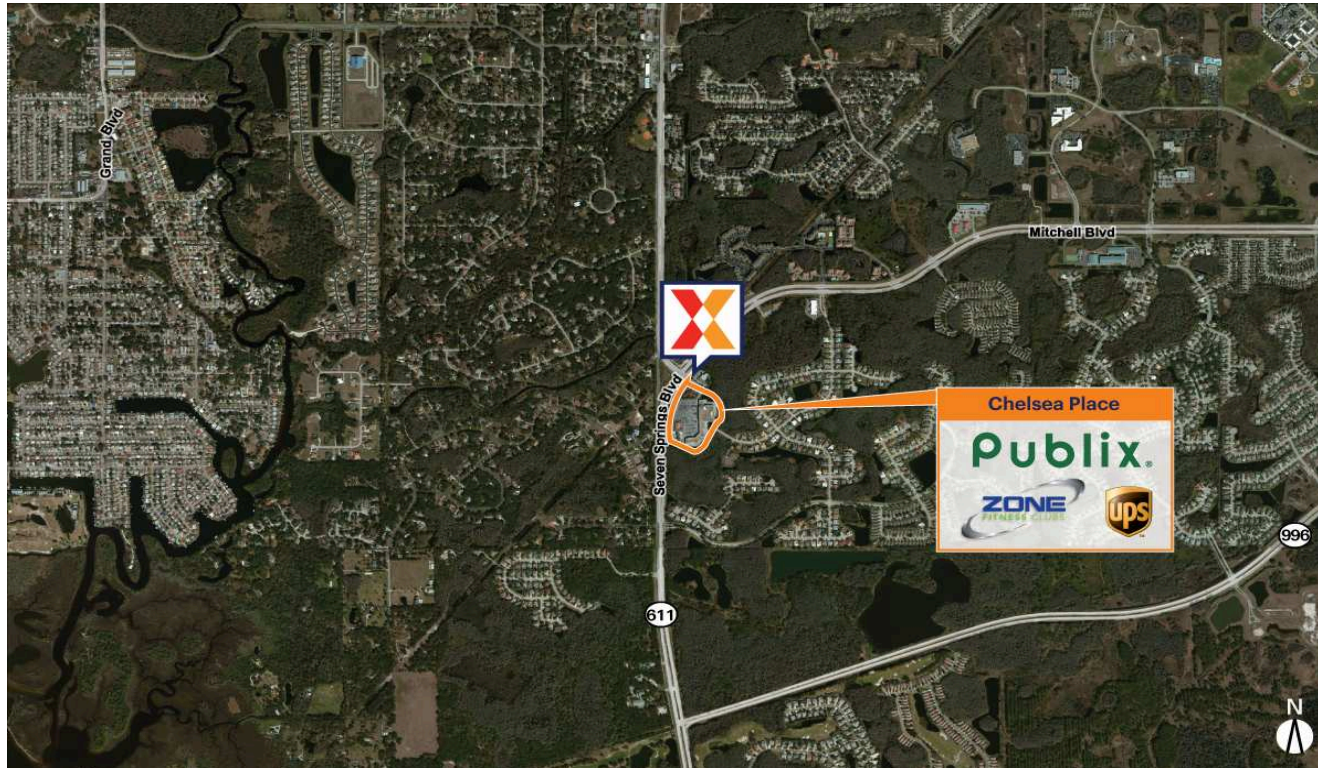

# Chelsea Place

Tampa-St. Petersburg-Clearwater, FL

28.1801, -82.6985

1302-1420 Seven Springs Boulevard | New Port Richey, FL 34655

Center Size: 81,144 SF

| Demographics | 1 Mile    | 3 Mile   | 5 Mile   |
|--------------|-----------|----------|----------|
|              | 5,295     | 55,353   | 154,033  |
|              | 1,987     | 22,667   | 66,322   |
|              | \$102,529 | \$74,956 | \$74,558 |

Publix-anchored community center

Benefits from an expansive trade area with strong demographics

High visibility on Seven Springs Blvd from 25,000+ vehicles daily

# Chelsea Place

Tampa-St. Petersburg-Clearwater, FL

28.1801, -82.6985

1302-1420 Seven Springs Boulevard | New Port Richey, FL 34655