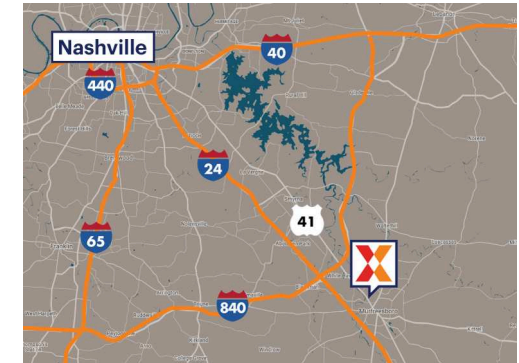

Georgetown Square

Nashville-Davidson-Murfreesboro-Franklin, TN

35.8708, -86.4147
1622 N W Broad Street | Murfreesboro, TN 37129

Center Size: 114,117 SF

Demographics	1 Mile	3 Mile	5 Mile
	4,692	65,414	159,517
	2,031	26,902	61,648
	\$76,287	\$81,325	\$85,416

Kroger-anchored and recently renovated center featuring top national retailers including Aaron's & The UPS Store

Close proximity to Middle Tennessee State University with 21,000+ students, a 286-bed St. Thomas Rutherford Hospital and Stones River National Battlefield drawing 200,000+ visitors/year

Located on Rt 41 with easy access to I-24

Georgetown Square

Nashville-Davidson-Murfreesboro-Franklin, TN

35.8708, -86.4147

1622 N W Broad Street | Murfreesboro, TN 37129

Available Space

06	1,100 SF
09	2,691 SF
09B	979 SF
12	8,750 SF

West Northfield Boulevard

1852